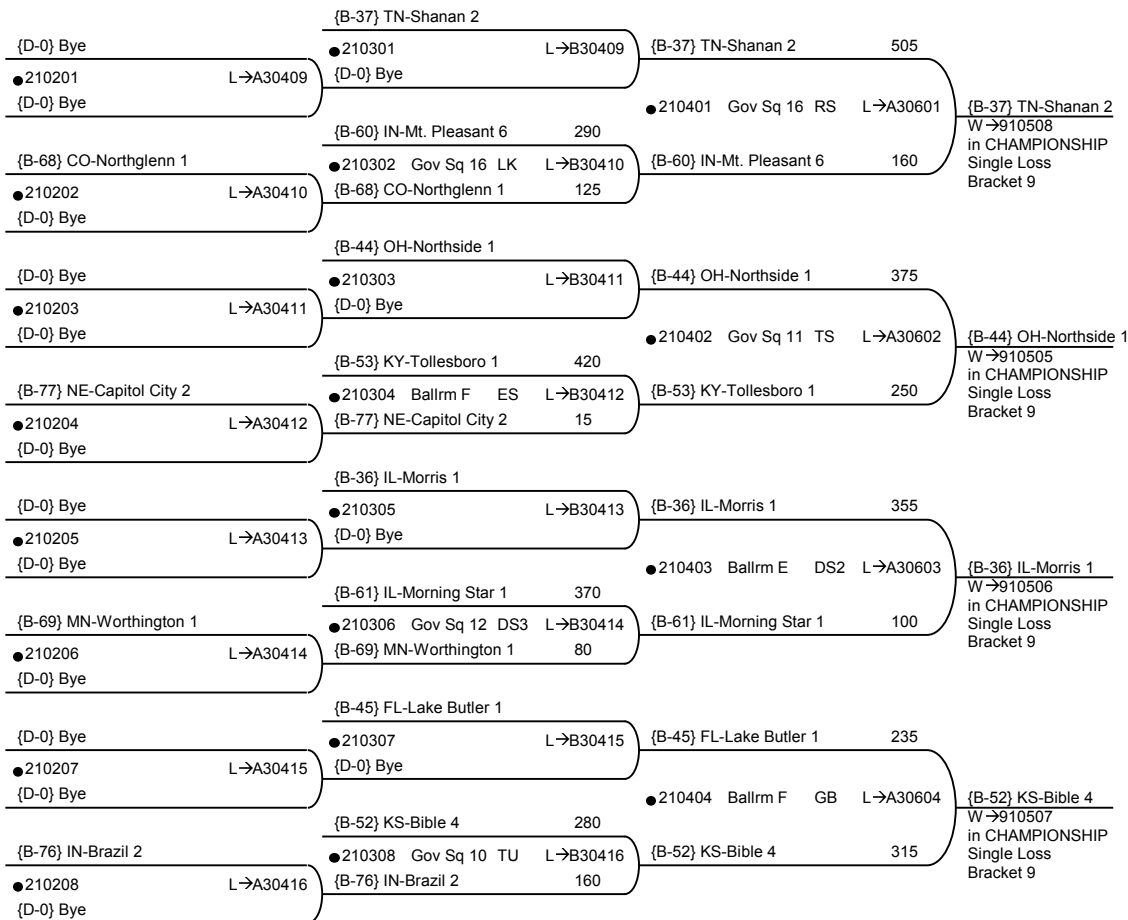

# 2010 National Bible Bowl - Denver

**Round 2**  
Sun 01:30pm

**Round 3**  
Sun 02:30pm

**Round 4**  
Sun 03:00pm

# 2010 National Bible Bowl - Denver

**Round 1**  
Sun 01:00pm

**Round 2**  
Sun 01:30pm

**Round 4**  
Sun 03:00pm

Qualifier

Winners