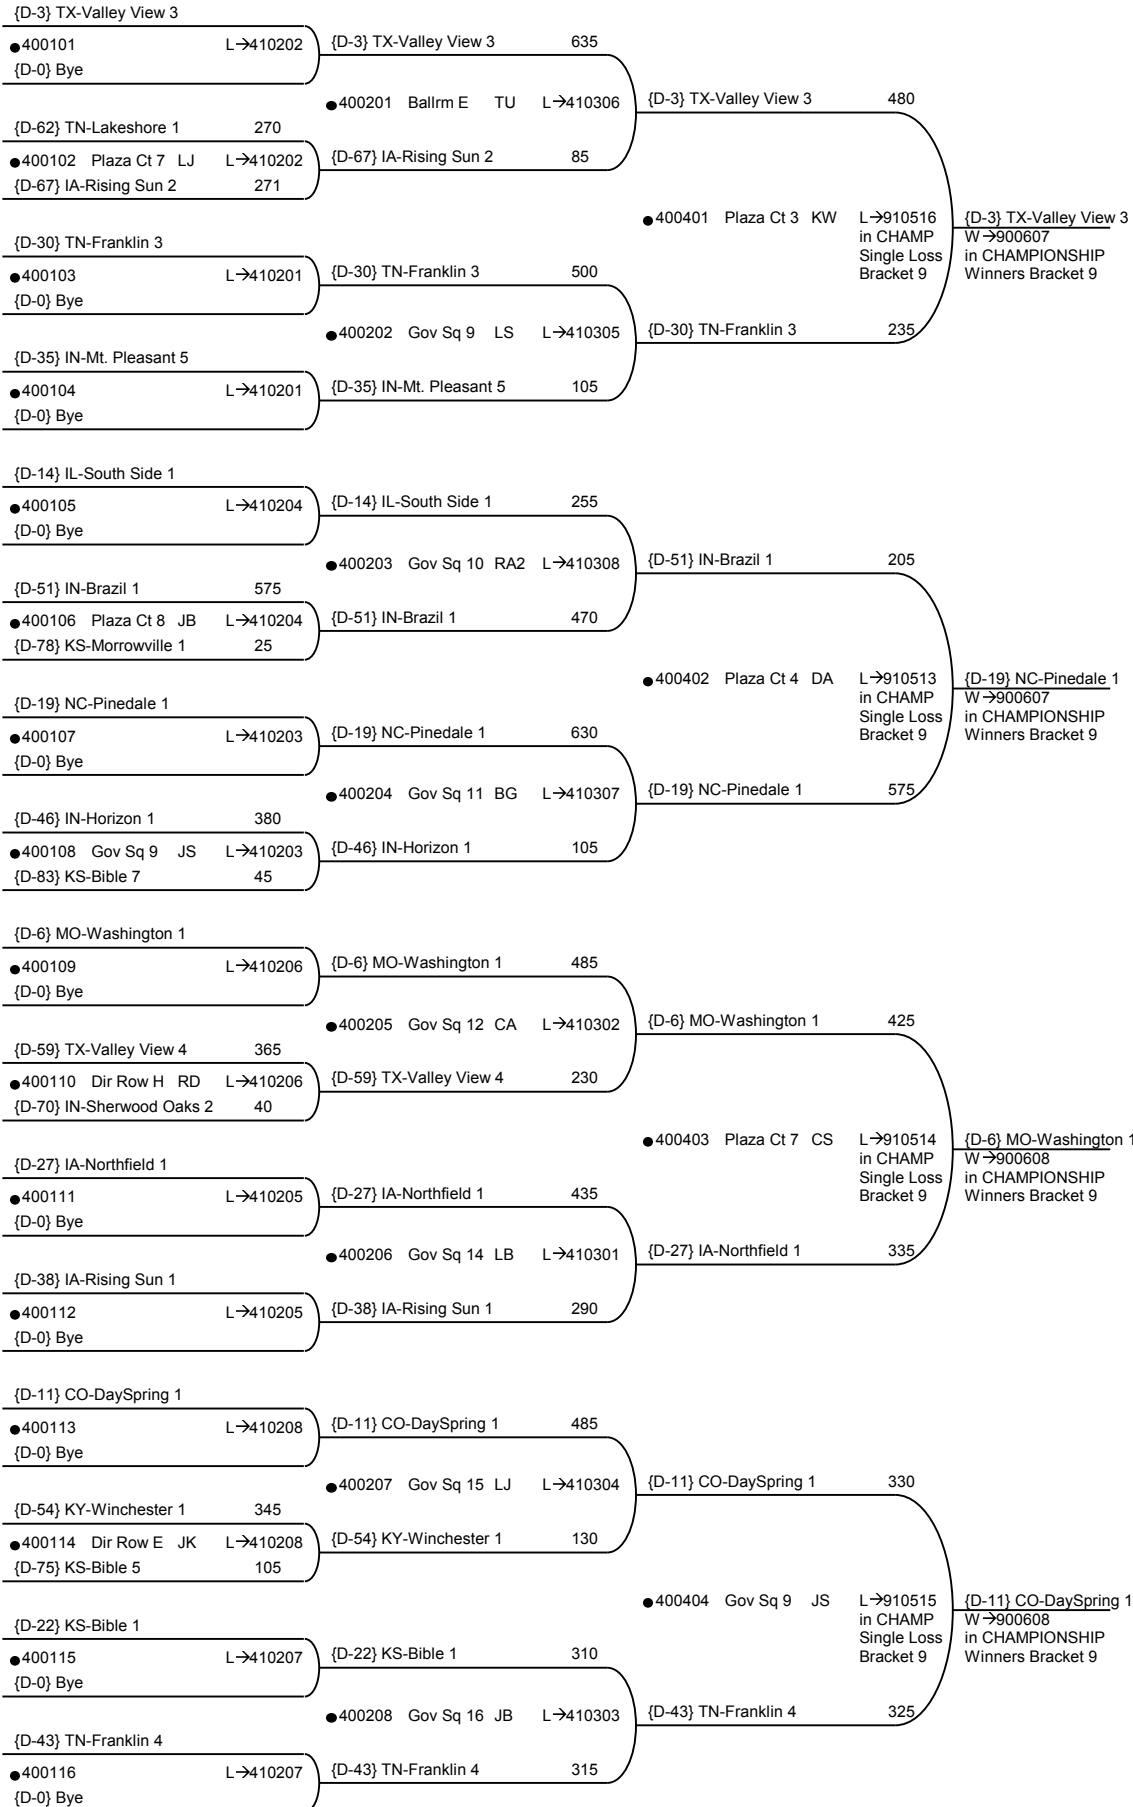

2010 National Bible Bowl - Denver

Round 1
Sun 01:00pm

Round 2
Sun 02:00pm

Round 4
Sun 03:30pm