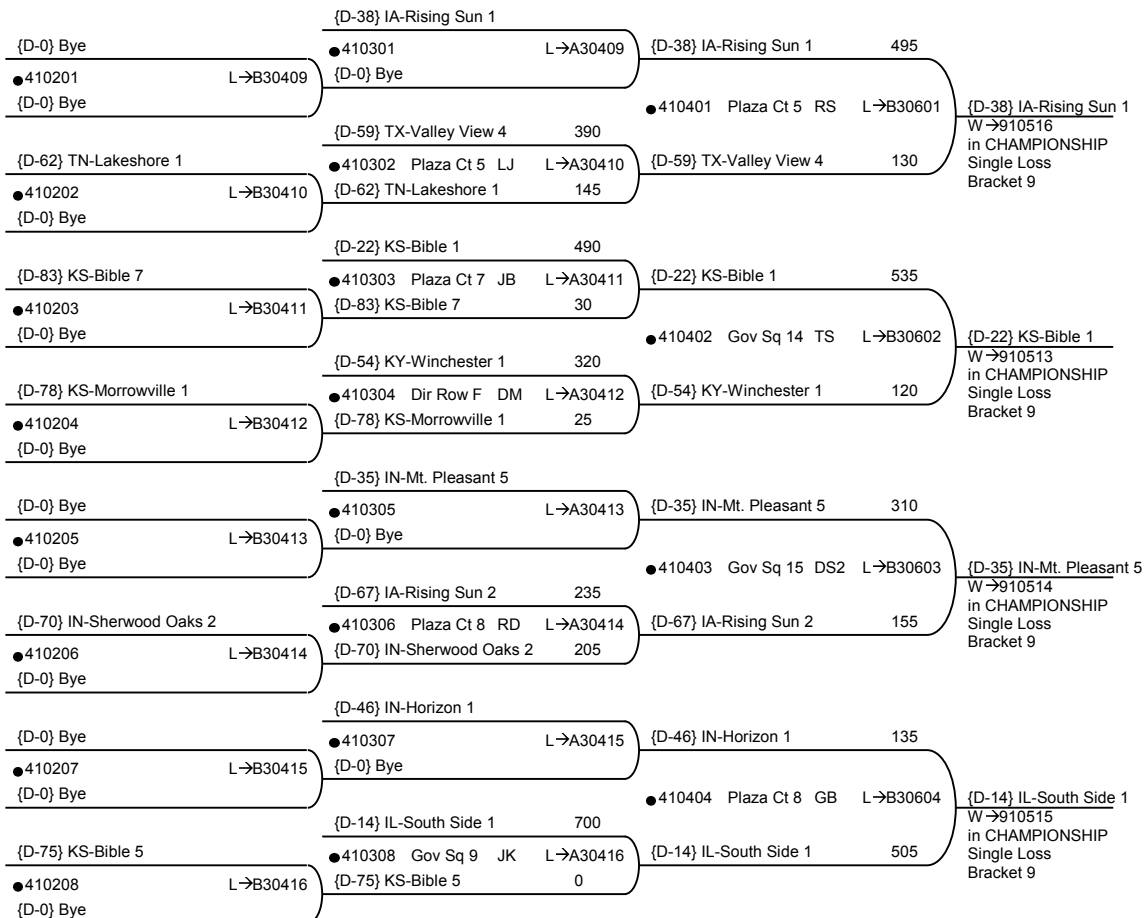

# 2010 National Bible Bowl - Denver

**Round 2**  
Sun 02:00pm

**Round 3**  
Sun 02:30pm

**Round 4**  
Sun 03:30pm

# 2010 National Bible Bowl - Denver

**Round 1**  
Sun 01:00pm

**Round 2**  
Sun 02:00pm

**Round 4**  
Sun 03:30pm