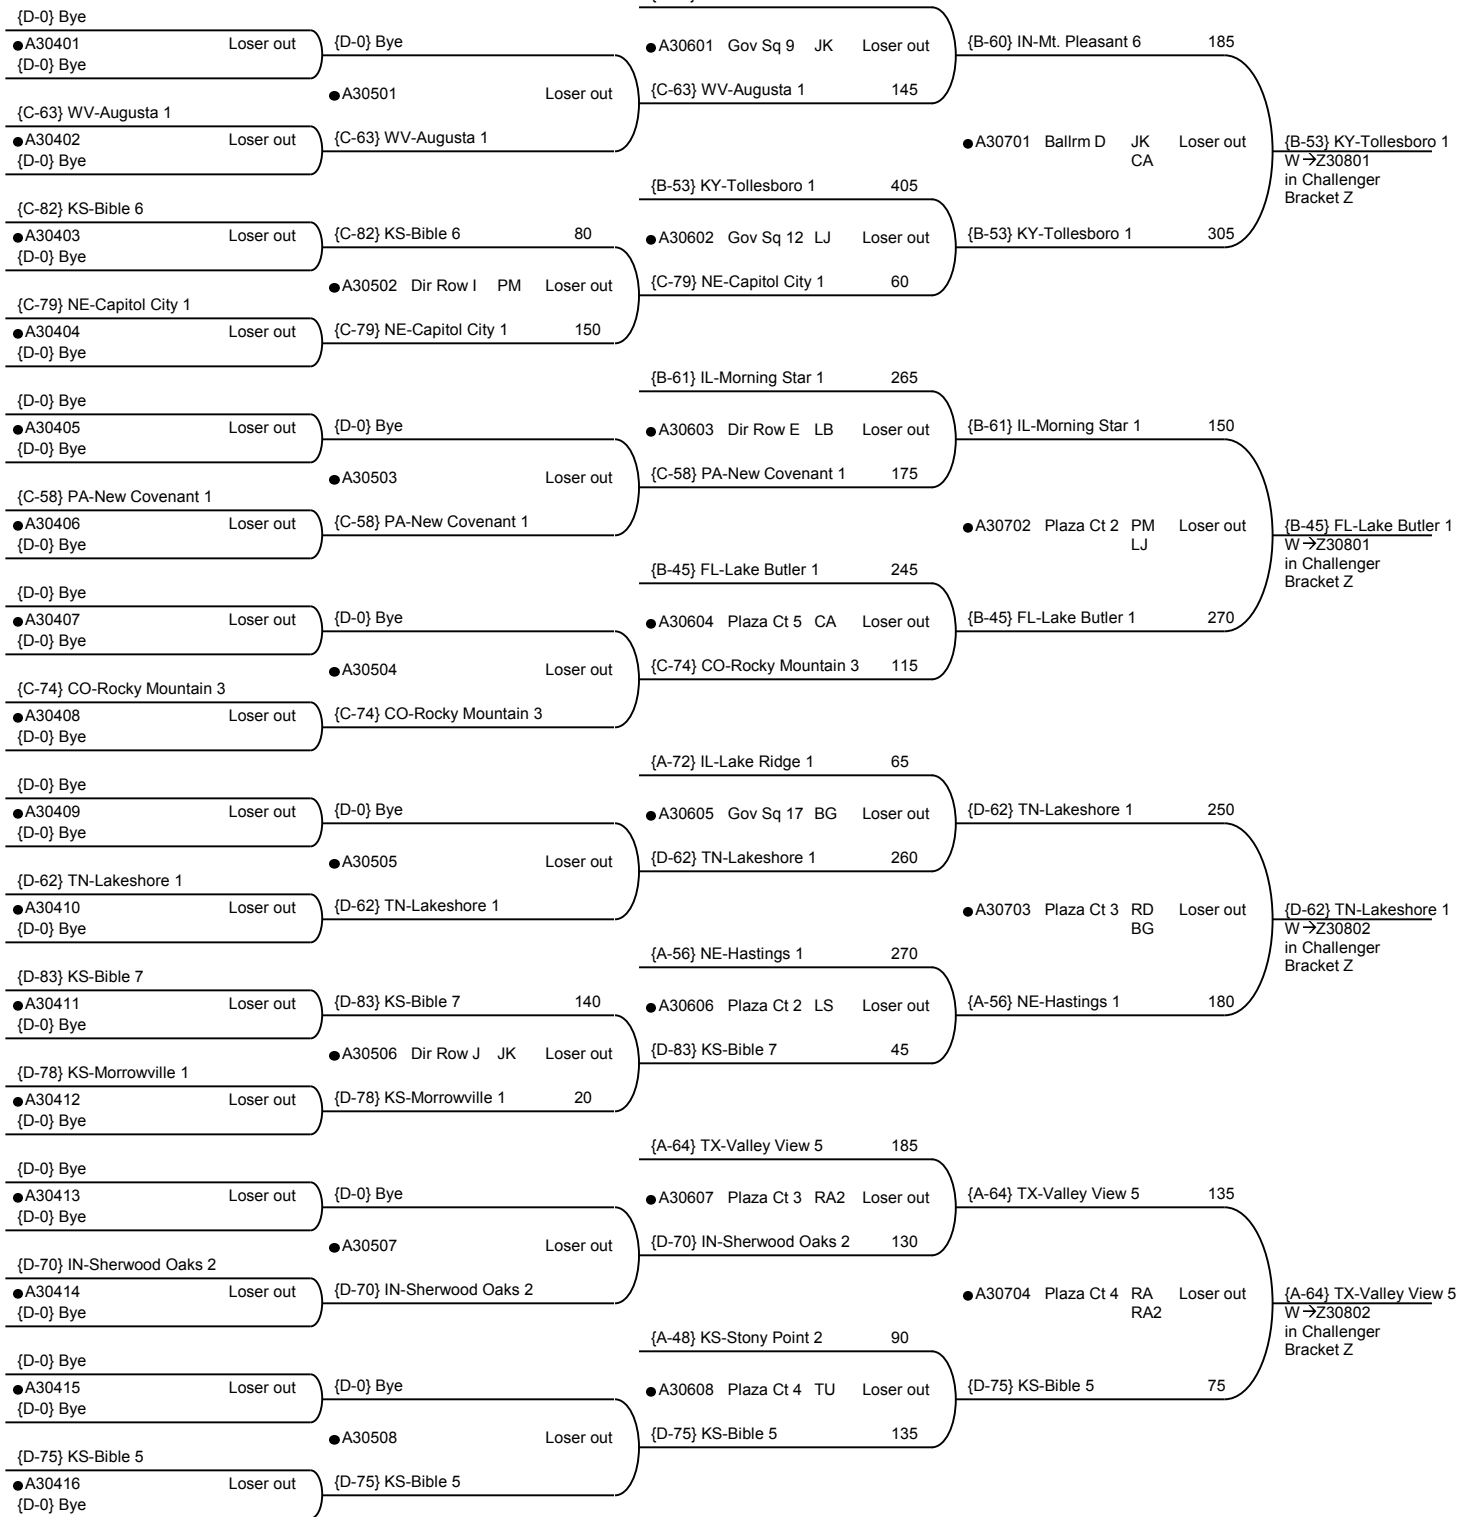

2010 National Bible Bowl - Denver

Round 4 Sun 03:30pm

Round 5 Sun 04:00pm

Round 6 Mon 09:05am

Round 7 Mon 09:40am