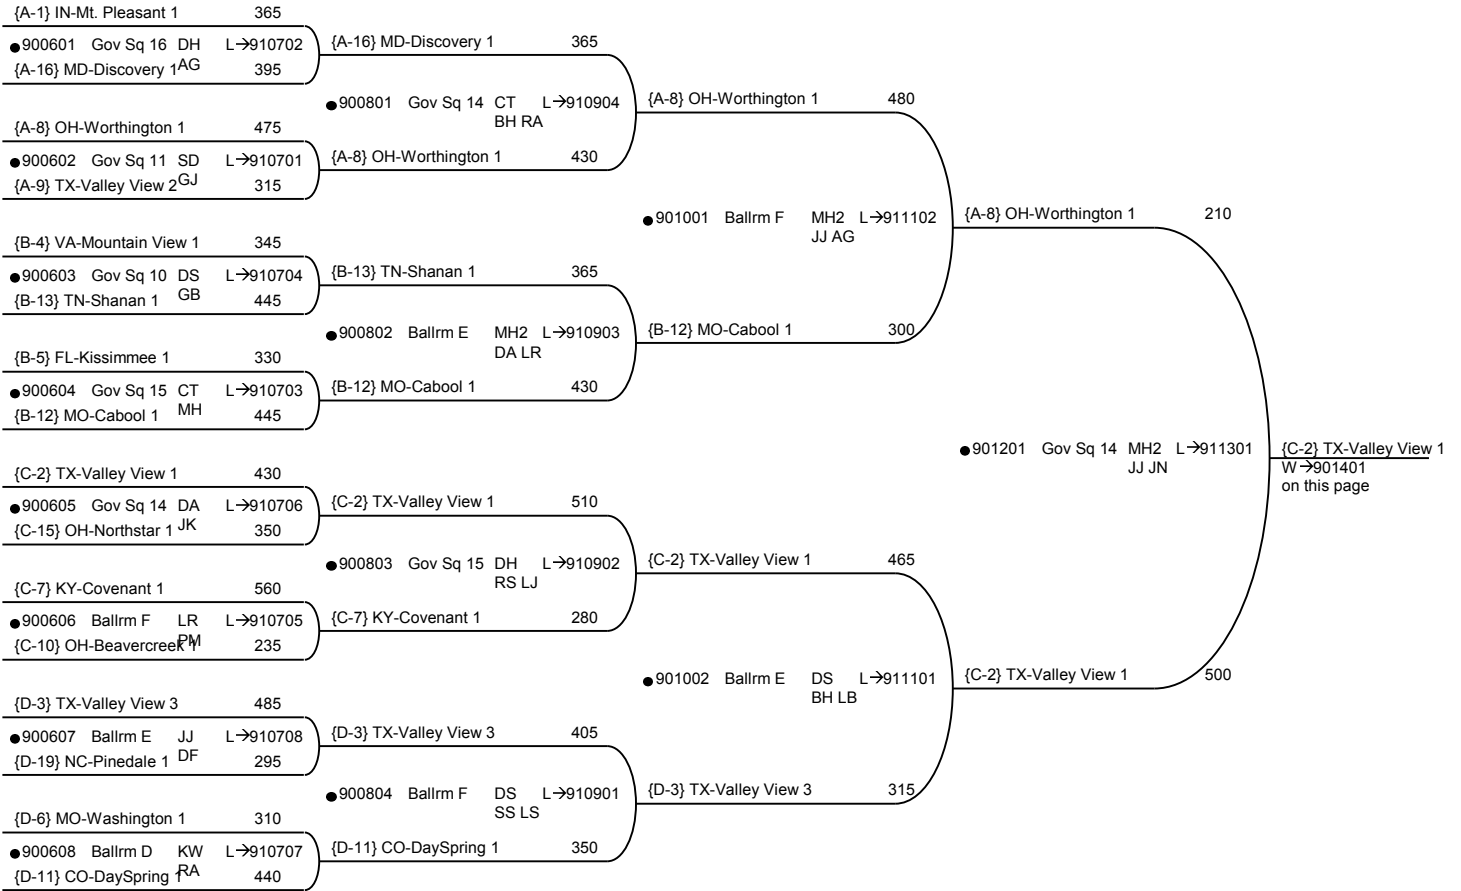

2010 National Bible Bowl - Denver

Round 6 Mon 08:30am

Round 8 Mon 10:15am

Round 10 Mon 11:30am

Round 12 Mon 01:30pm