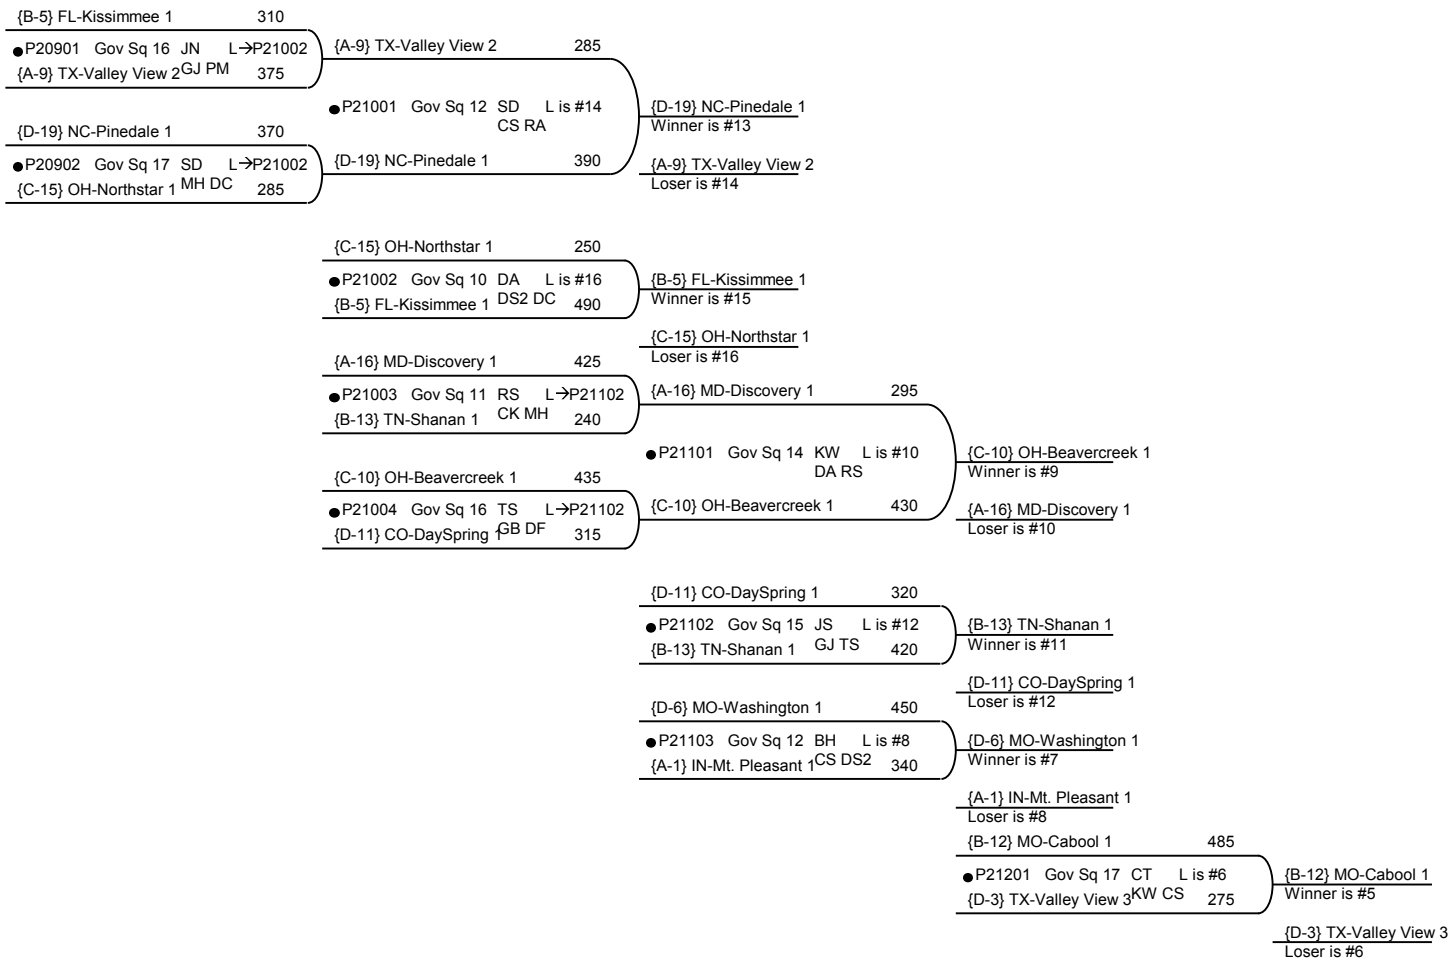

2010 National Bible Bowl - Denver

Round 9
Mon 10:55am

Round 10
Mon 11:30am

Round 11
Mon 12:50pm

Round 12
Mon 01:30pm

Championship

Placement