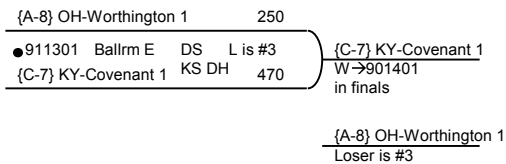

# 2010 National Bible Bowl - Denver

**Round 9**  
Mon 10:55am

**Round 10**  
Mon 11:30am

**Round 11**  
Mon 12:50pm

**Round 12**  
Mon 01:30pm

**Round 13**  
Mon 02:10pm

**Championship**

**Single Loss**