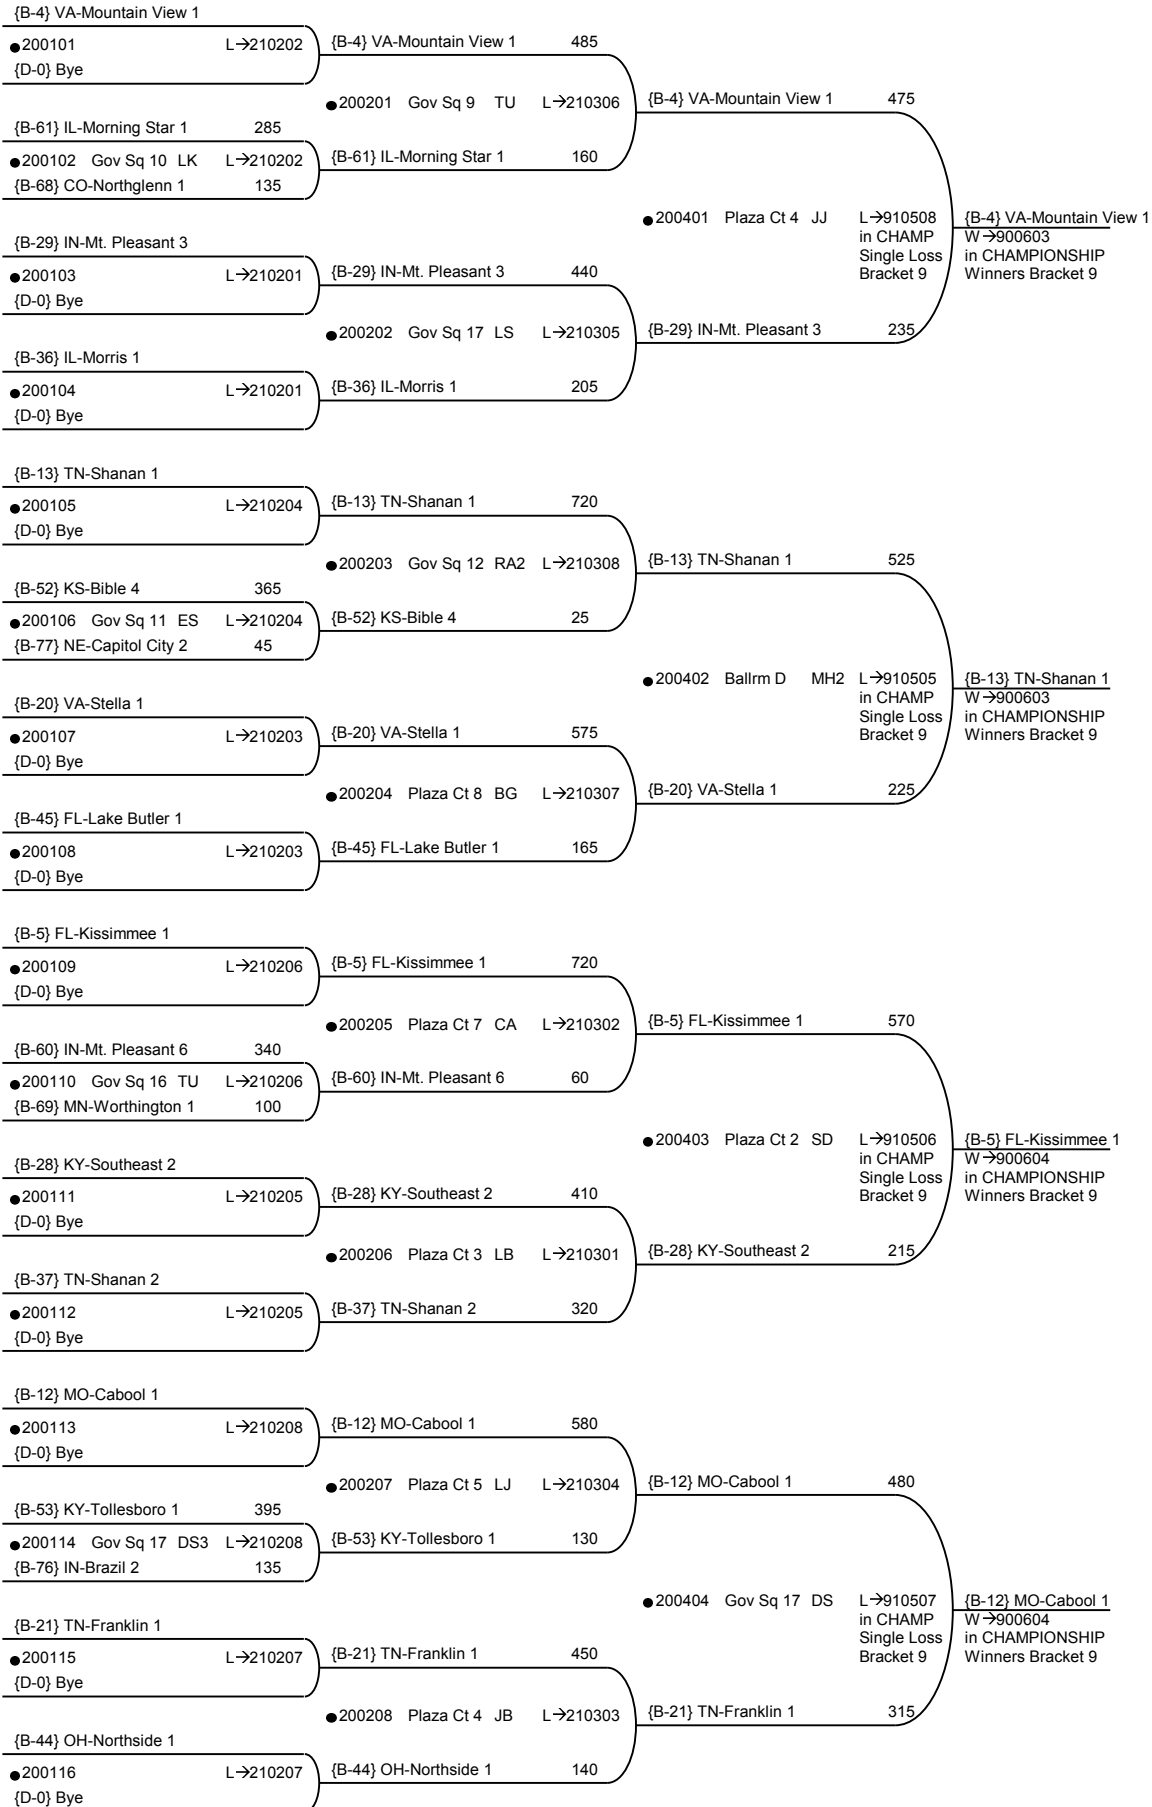

# 2010 National Bible Bowl - Denver

**Round 1**  
Sun 01:00pm

**Round 2**  
Sun 01:30pm

**Round 4**  
Sun 03:00pm

# 2010 National Bible Bowl - Denver

**Round 2**  
Sun 01:30pm

**Round 3**  
Sun 02:30pm

**Round 4**  
Sun 03:00pm

# 2010 National Bible Bowl - Denver

**Round 1**  
Sun 01:00pm

**Round 2**  
Sun 01:30pm

**Round 4**  
Sun 03:00pm

Qualifier

Winners