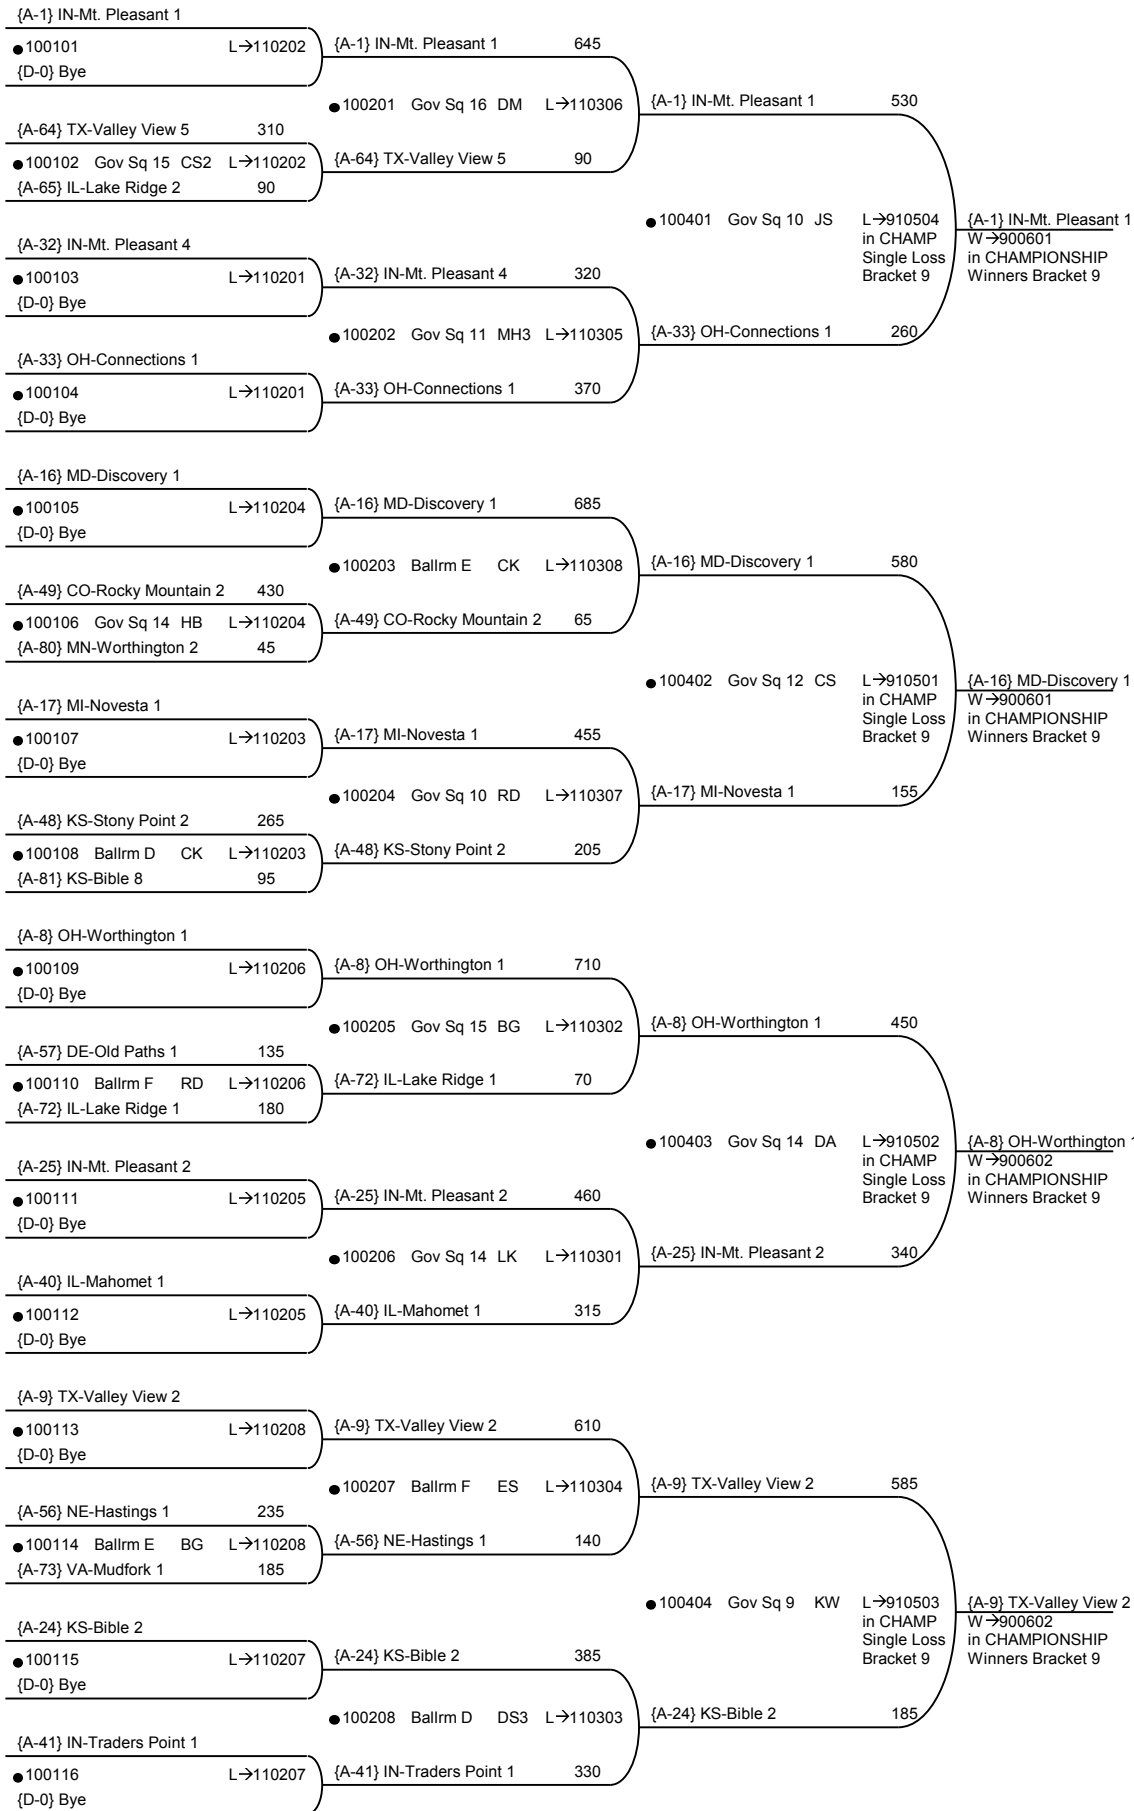

# 2010 National Bible Bowl - Denver

**Round 1**  
Sun 01:00pm

**Round 2**  
Sun 01:30pm

**Round 4**  
Sun 03:00pm