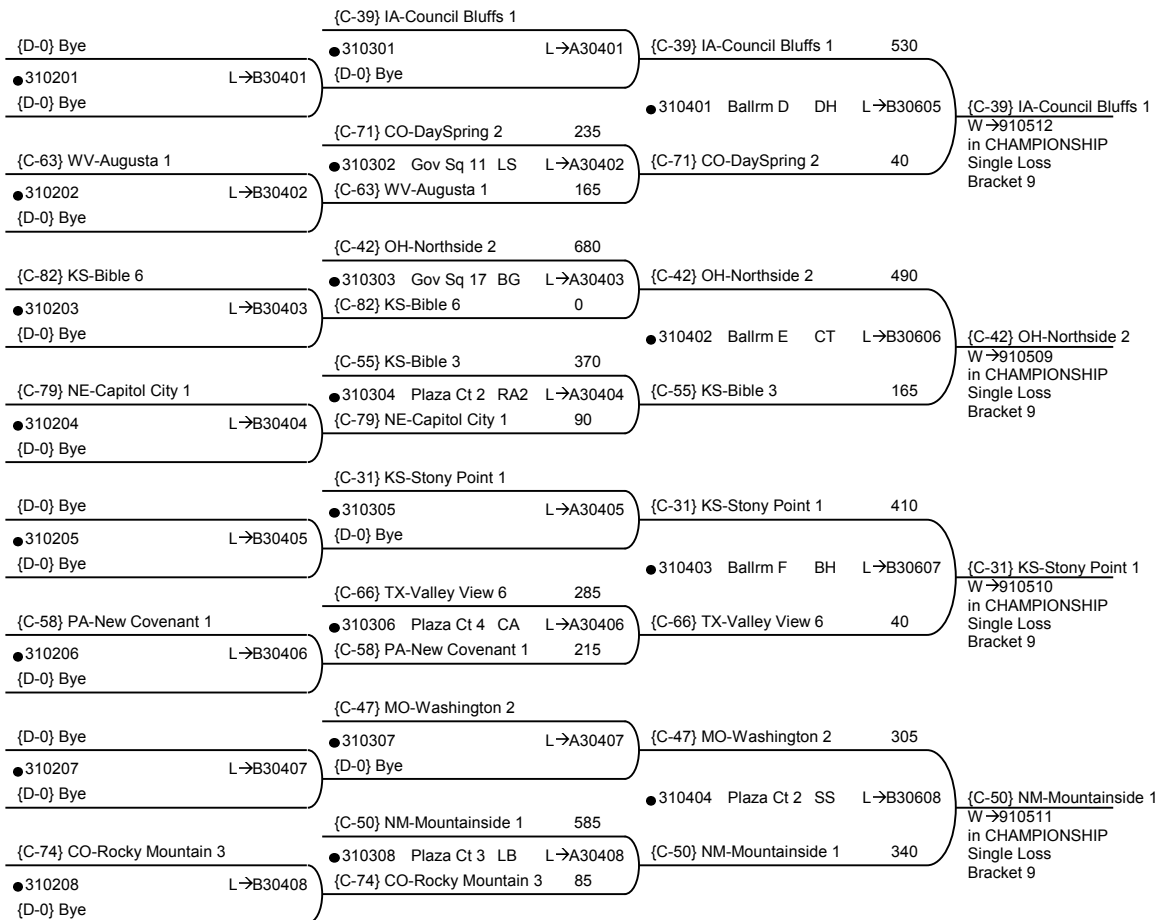

# 2010 National Bible Bowl - Denver

**Round 2**  
Sun 01:30pm

**Round 3**  
Sun 02:30pm

**Round 4**  
Sun 03:00pm

# 2010 National Bible Bowl - Denver

**Round 1**  
Sun 01:00pm

**Round 2**  
Sun 02:00pm

**Round 4**  
Sun 03:30pm

# 2010 National Bible Bowl - Denver

**Round 2**  
Sun 02:00pm

**Round 3**  
Sun 02:30pm

**Round 4**  
Sun 03:30pm