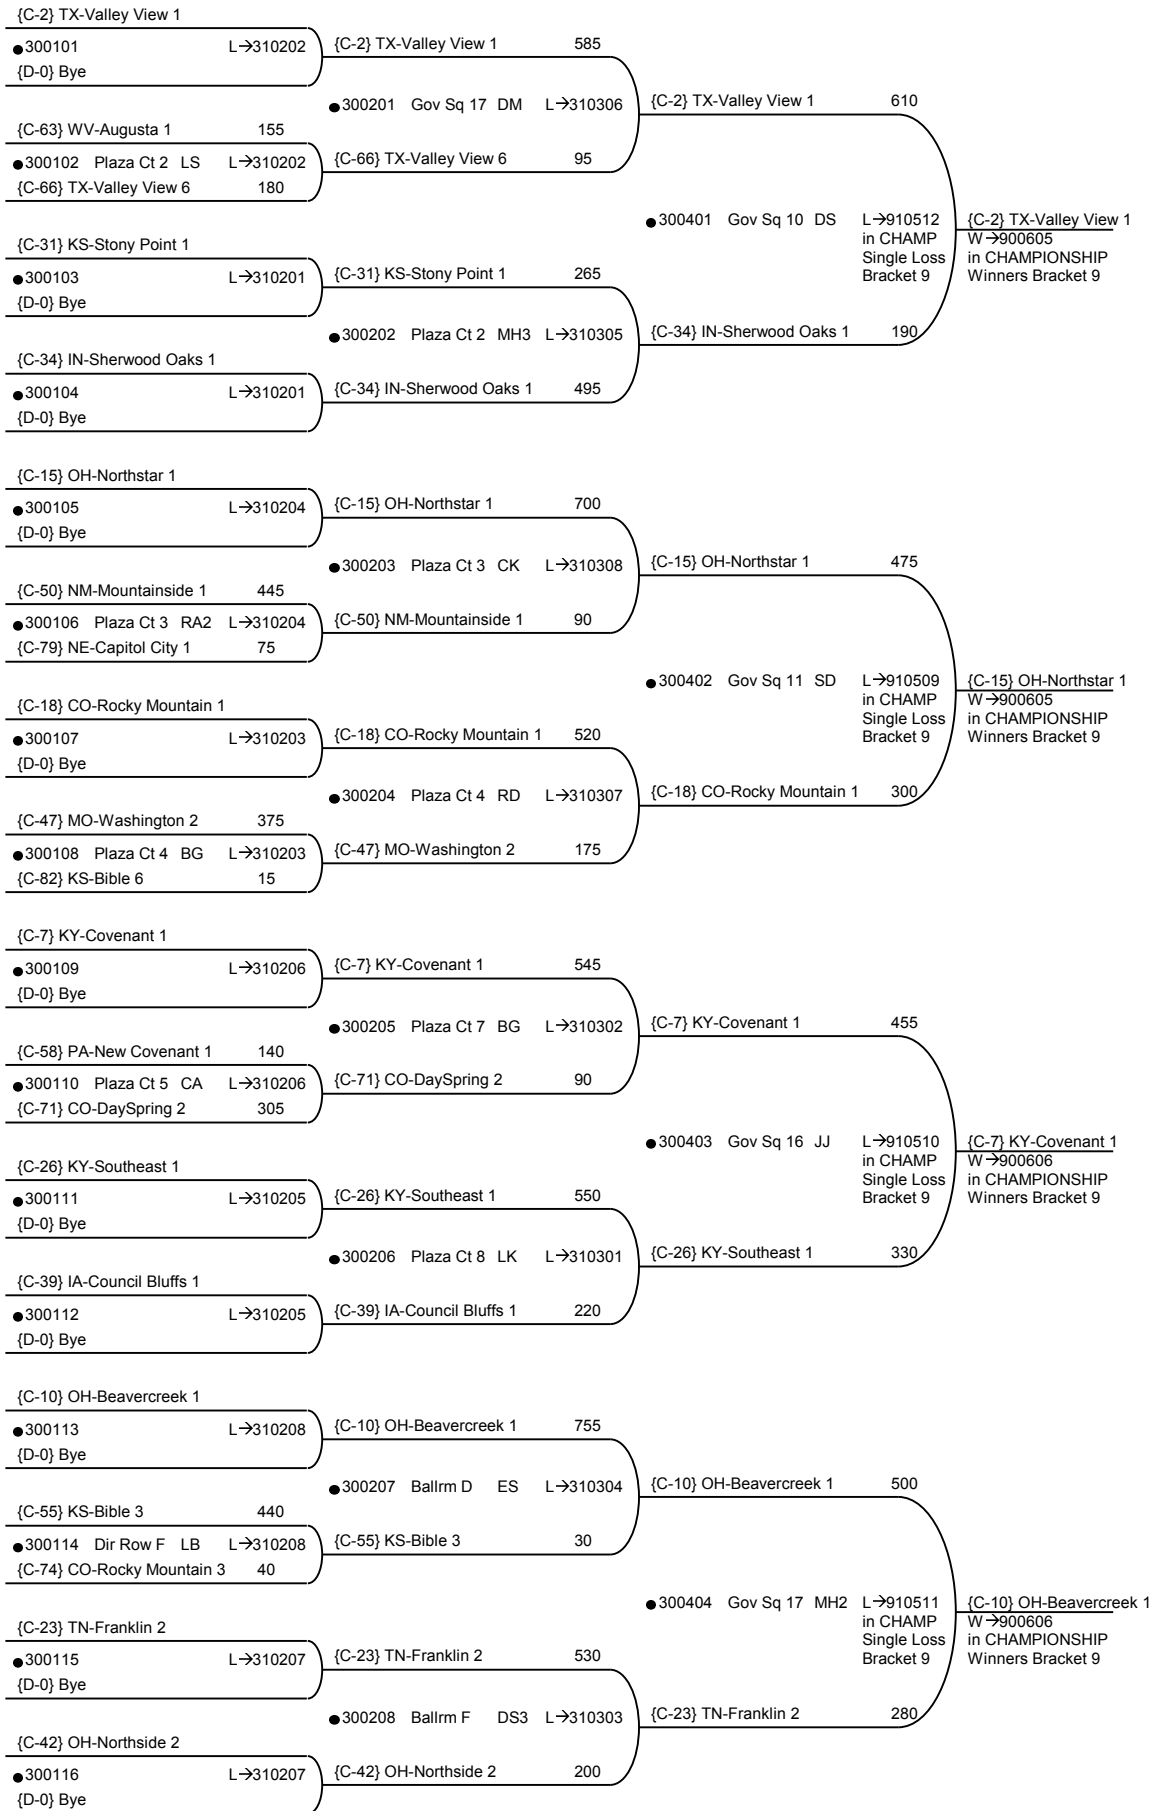

2010 National Bible Bowl - Denver

Round 1
Sun 01:00pm

Round 2
Sun 02:00pm

Round 4
Sun 03:30pm