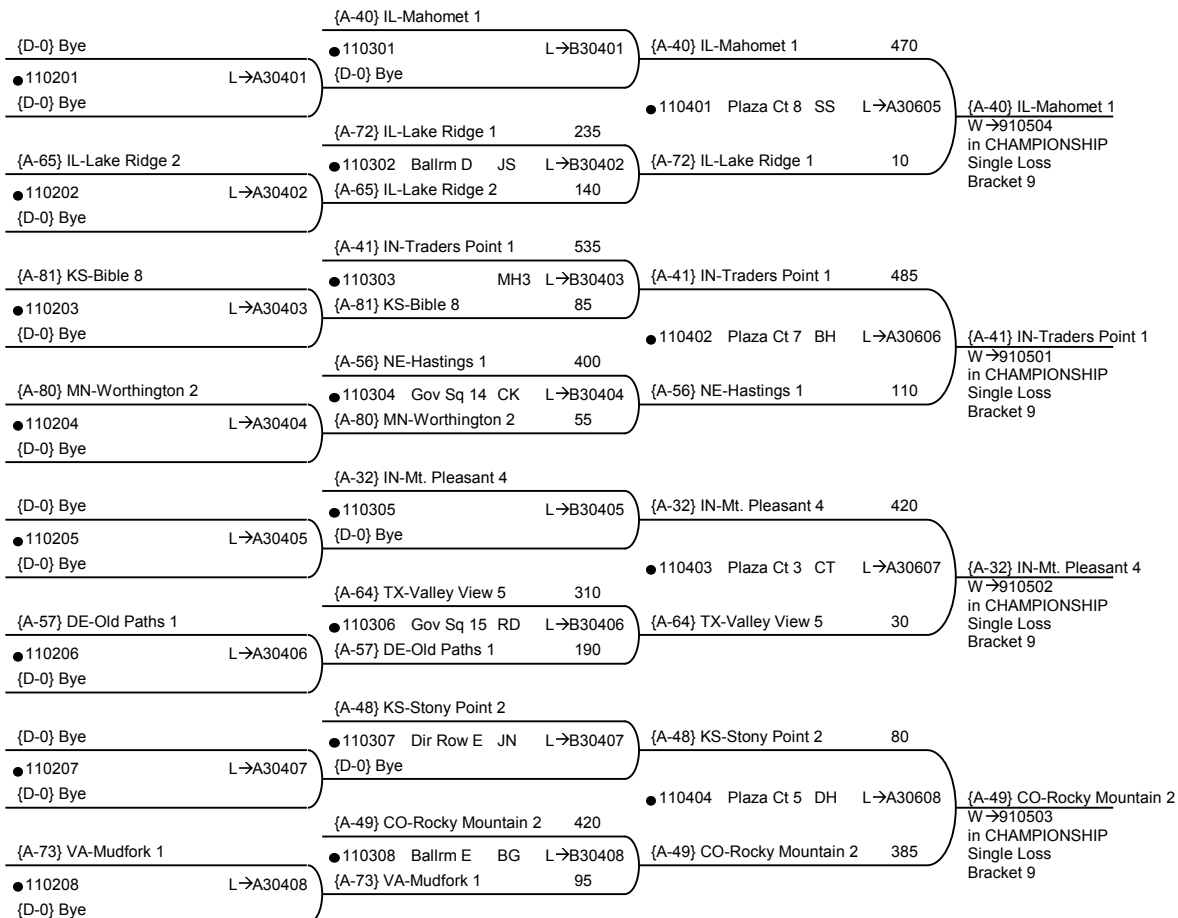

# 2010 National Bible Bowl - Denver

**Round 1**  
Sun 01:00pm

**Round 2**  
Sun 01:30pm

**Round 4**  
Sun 03:00pm

# 2010 National Bible Bowl - Denver

**Round 2**  
Sun 01:30pm

**Round 3**  
Sun 02:30pm

**Round 4**  
Sun 03:00pm

# 2010 National Bible Bowl - Denver

**Round 1**  
Sun 01:00pm

**Round 2**  
Sun 01:30pm

**Round 4**  
Sun 03:00pm

Qualifier

Winners