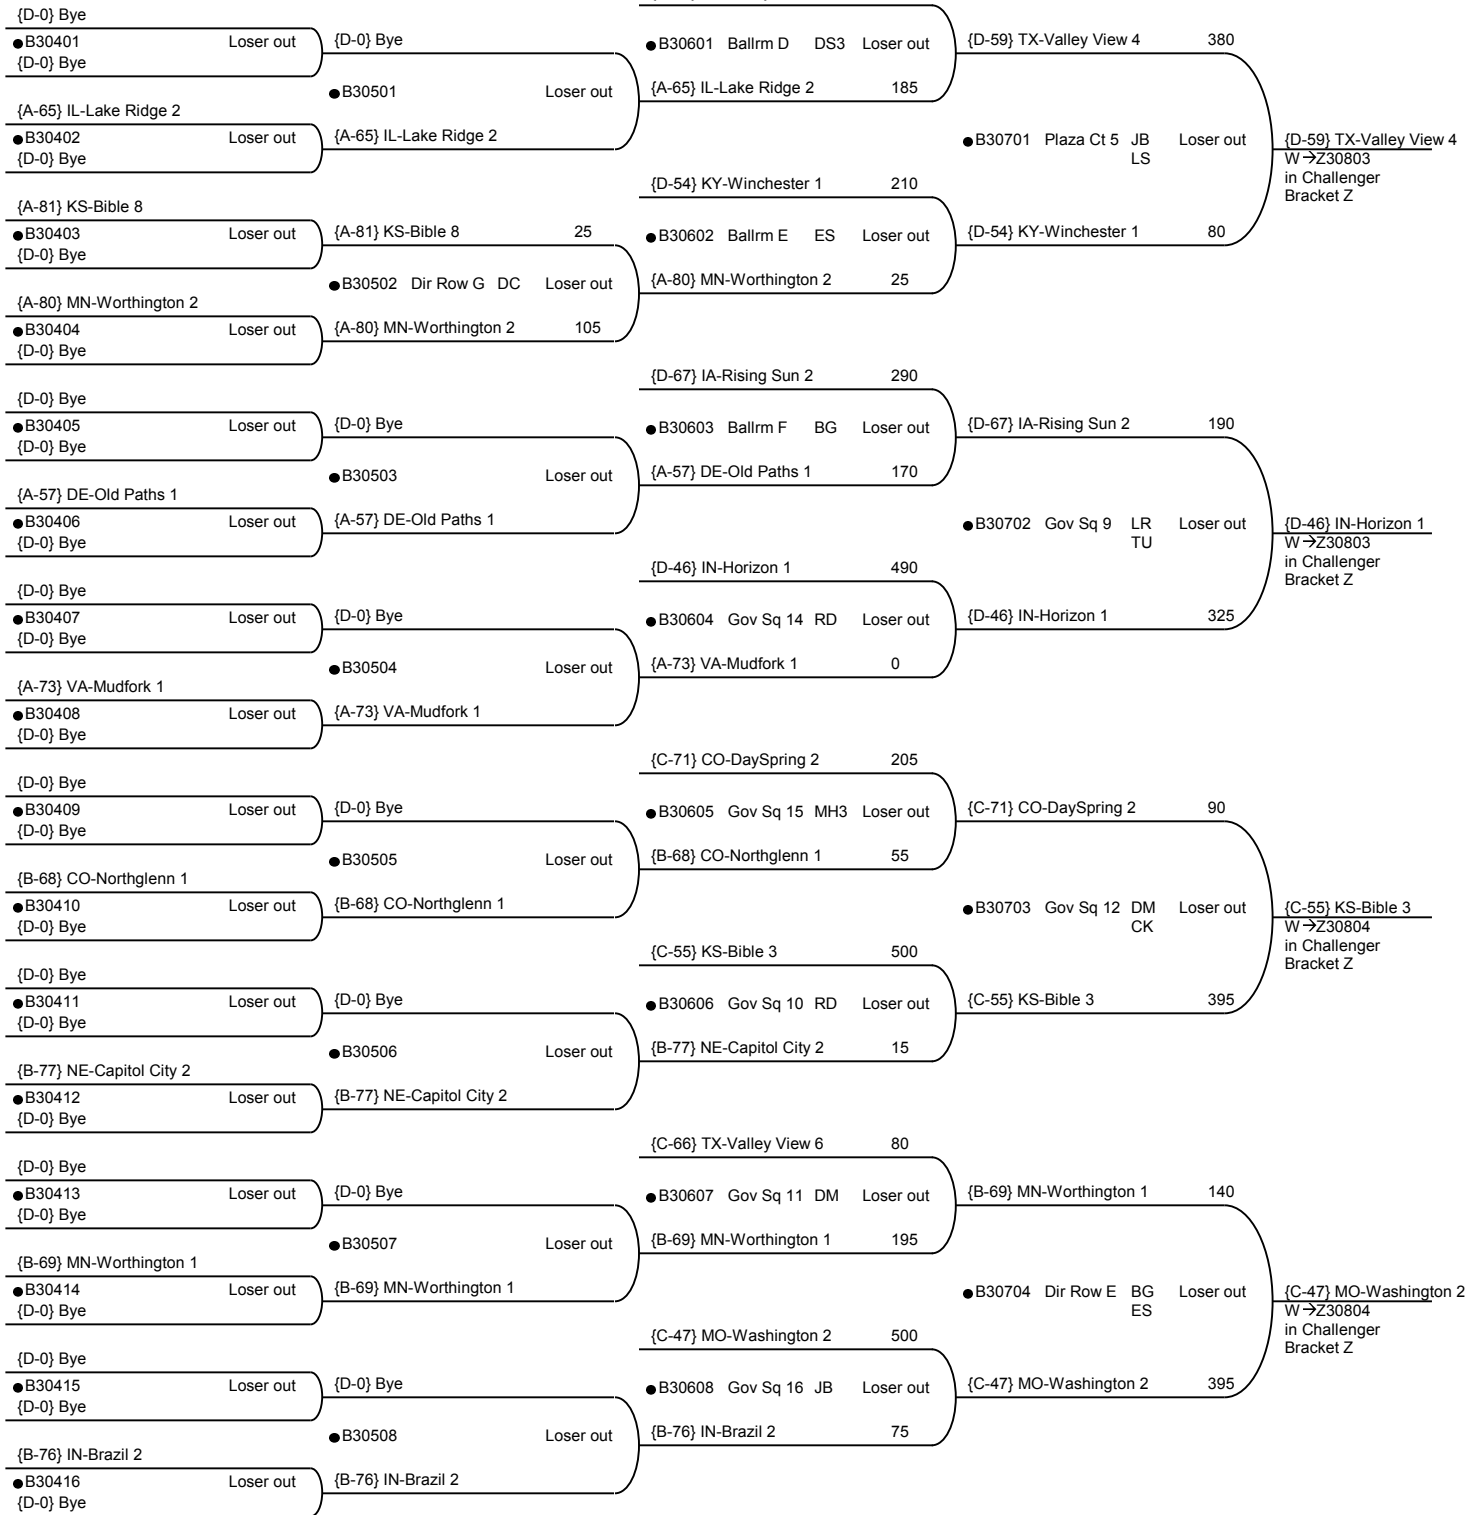

2010 National Bible Bowl - Denver

Round 4
Sun 03:30pm

Round 5
Sun 04:00pm

Round 6
Mon 09:05am

Round 7
Mon 09:40am

Challenger