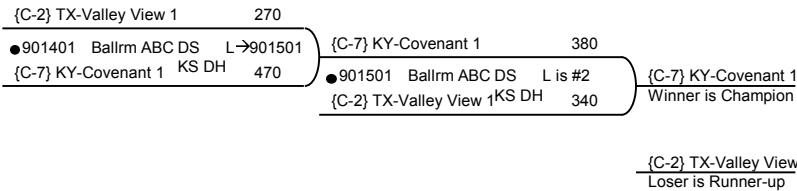

Round 14 Mon 02:55pm

Round 15 Mon 03:25pm

Championship

9

Winners