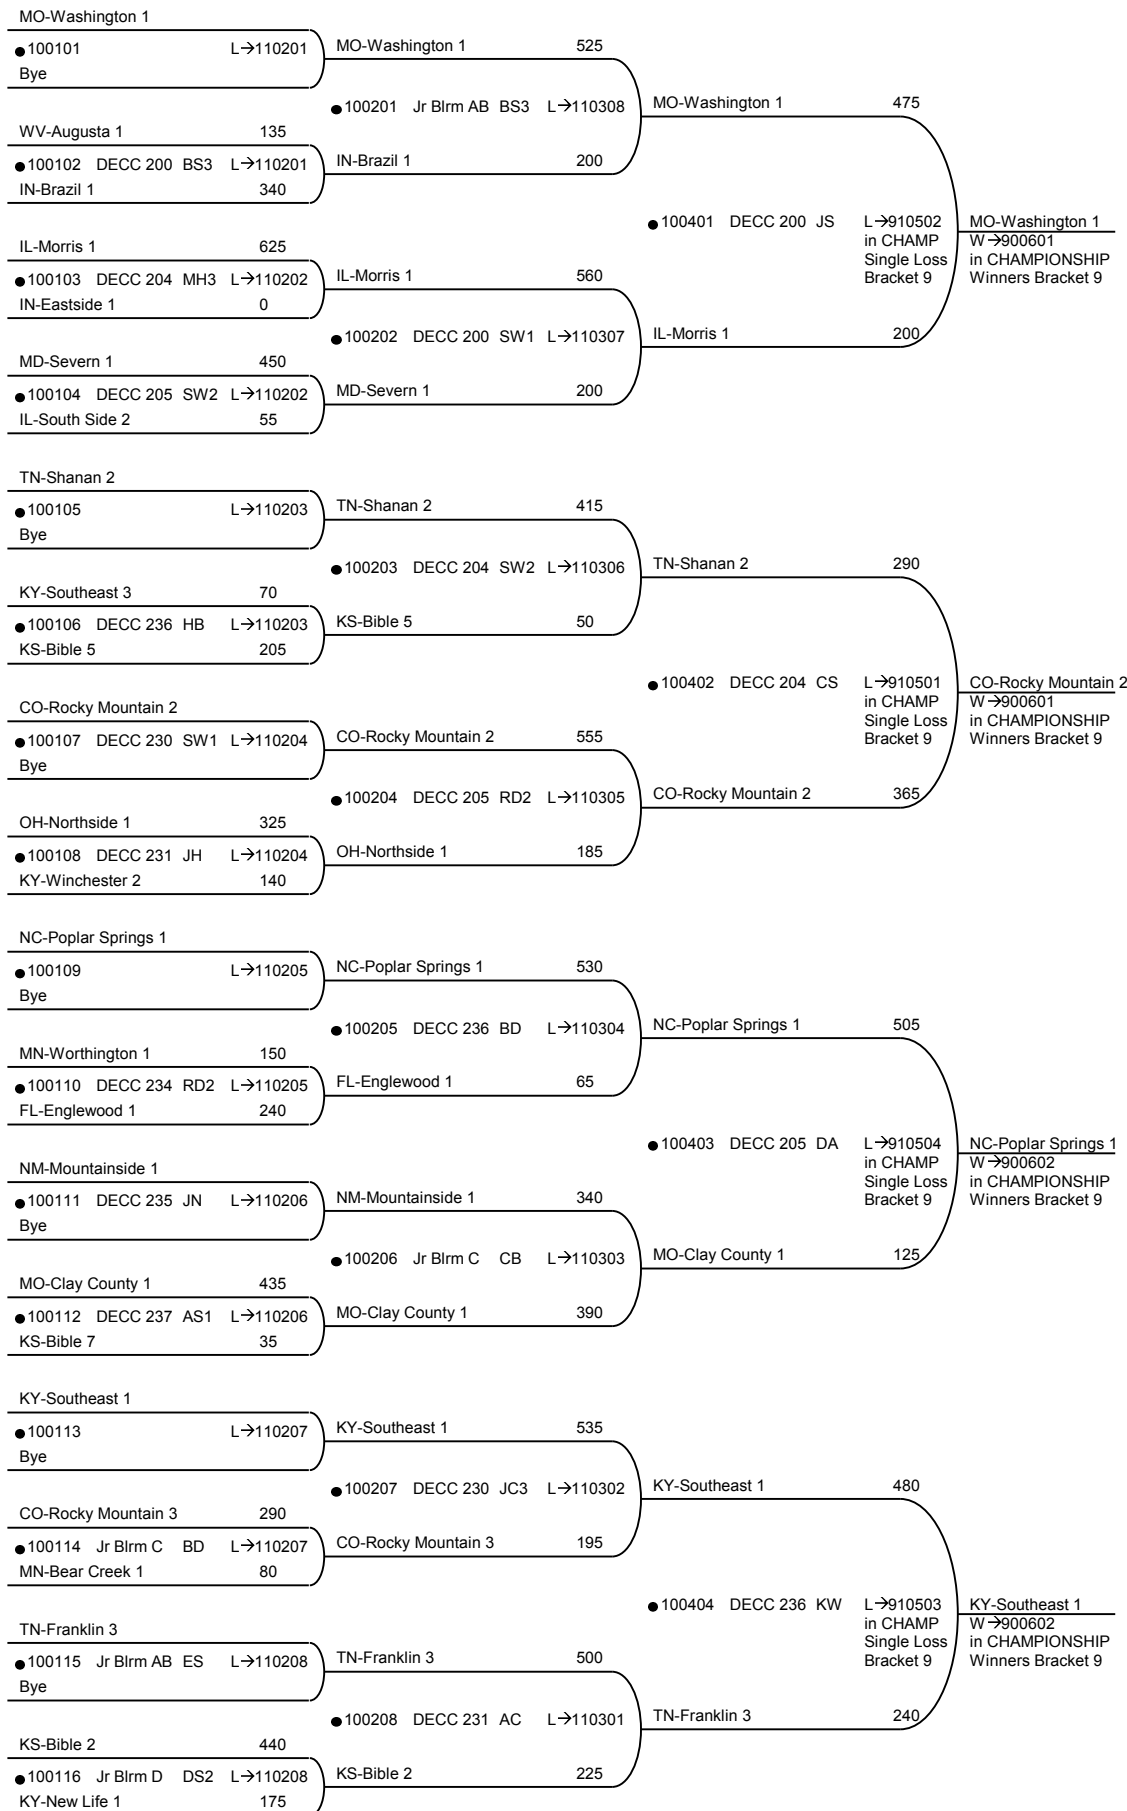

2011 National Bible Bowl

Round 1
Wed 08:45am

Round 2
Wed 10:00am

Round 4
Wed 01:00pm

2011 National Bible Bowl

Round 2
Wed 10:40am

Round 3
Wed 11:15am

Round 4
Wed 01:00pm