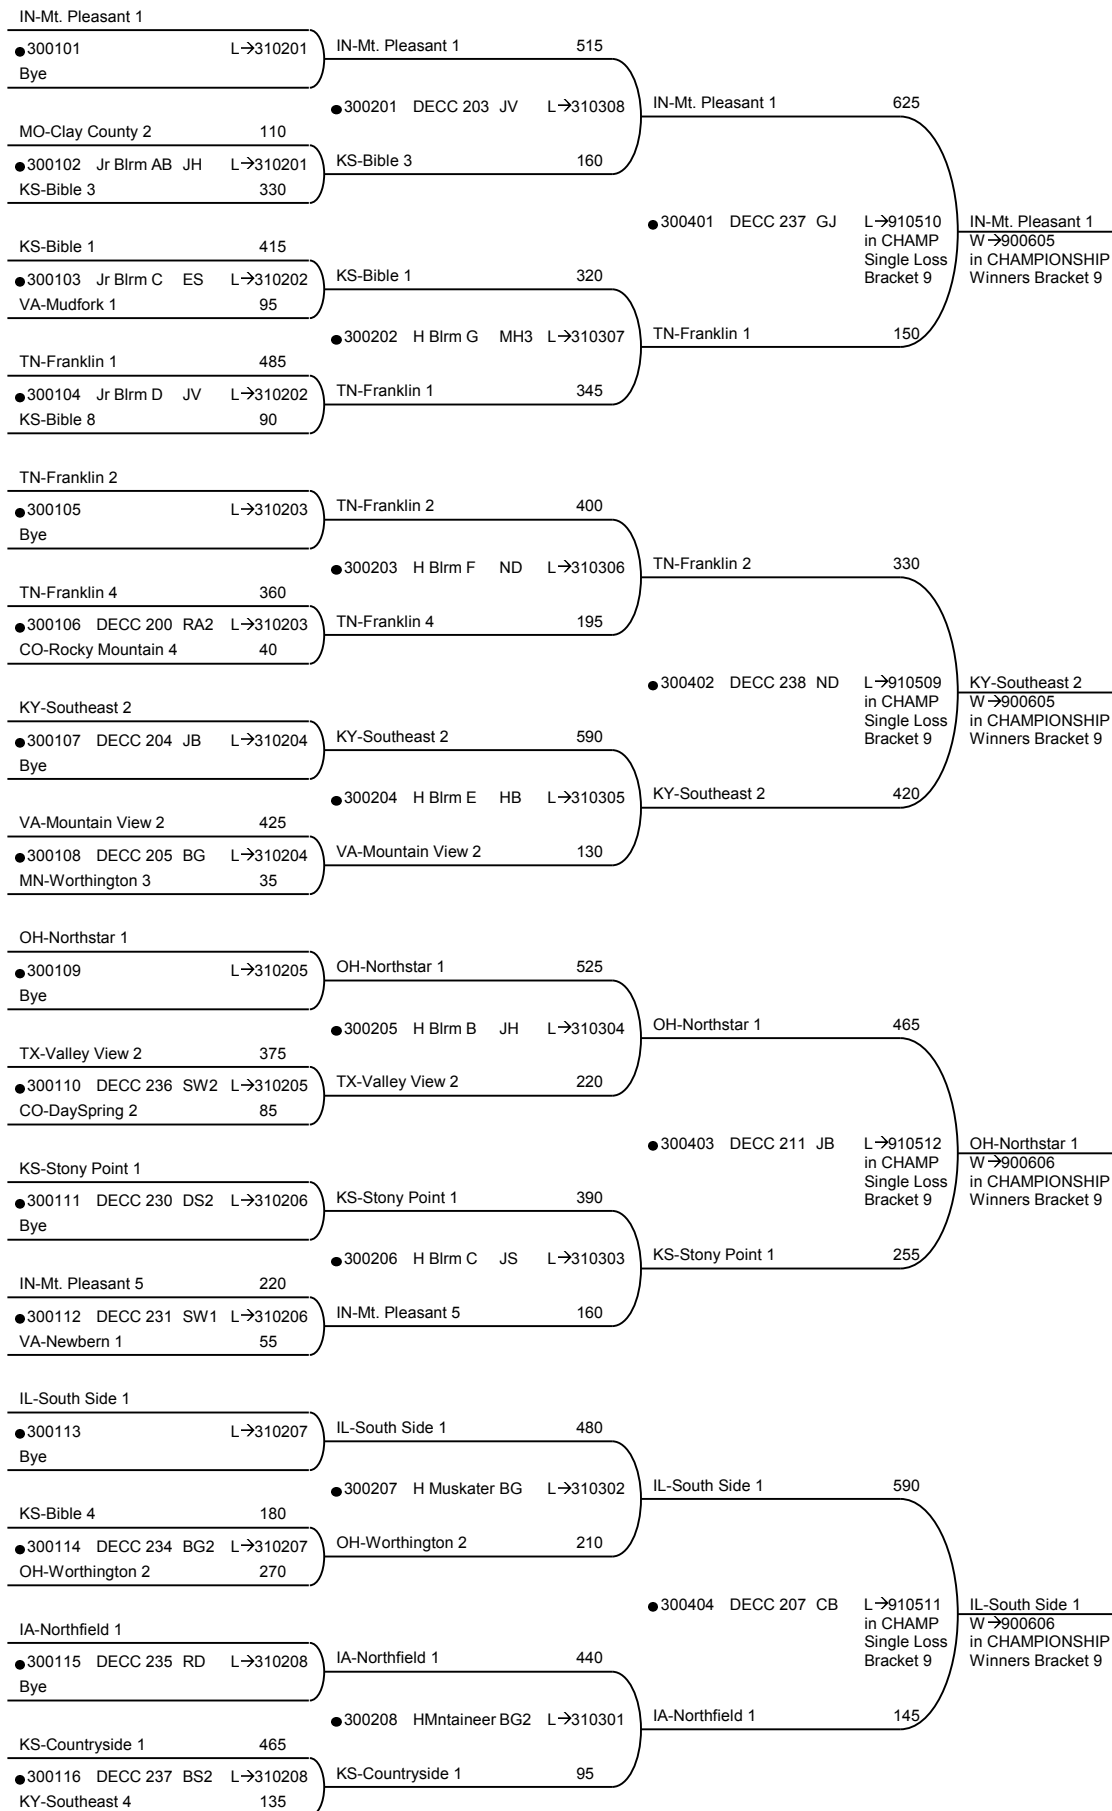

2011 National Bible Bowl

Round 1
Wed 09:20am

Round 2
Wed 10:00am

Round 4
Wed 01:00pm