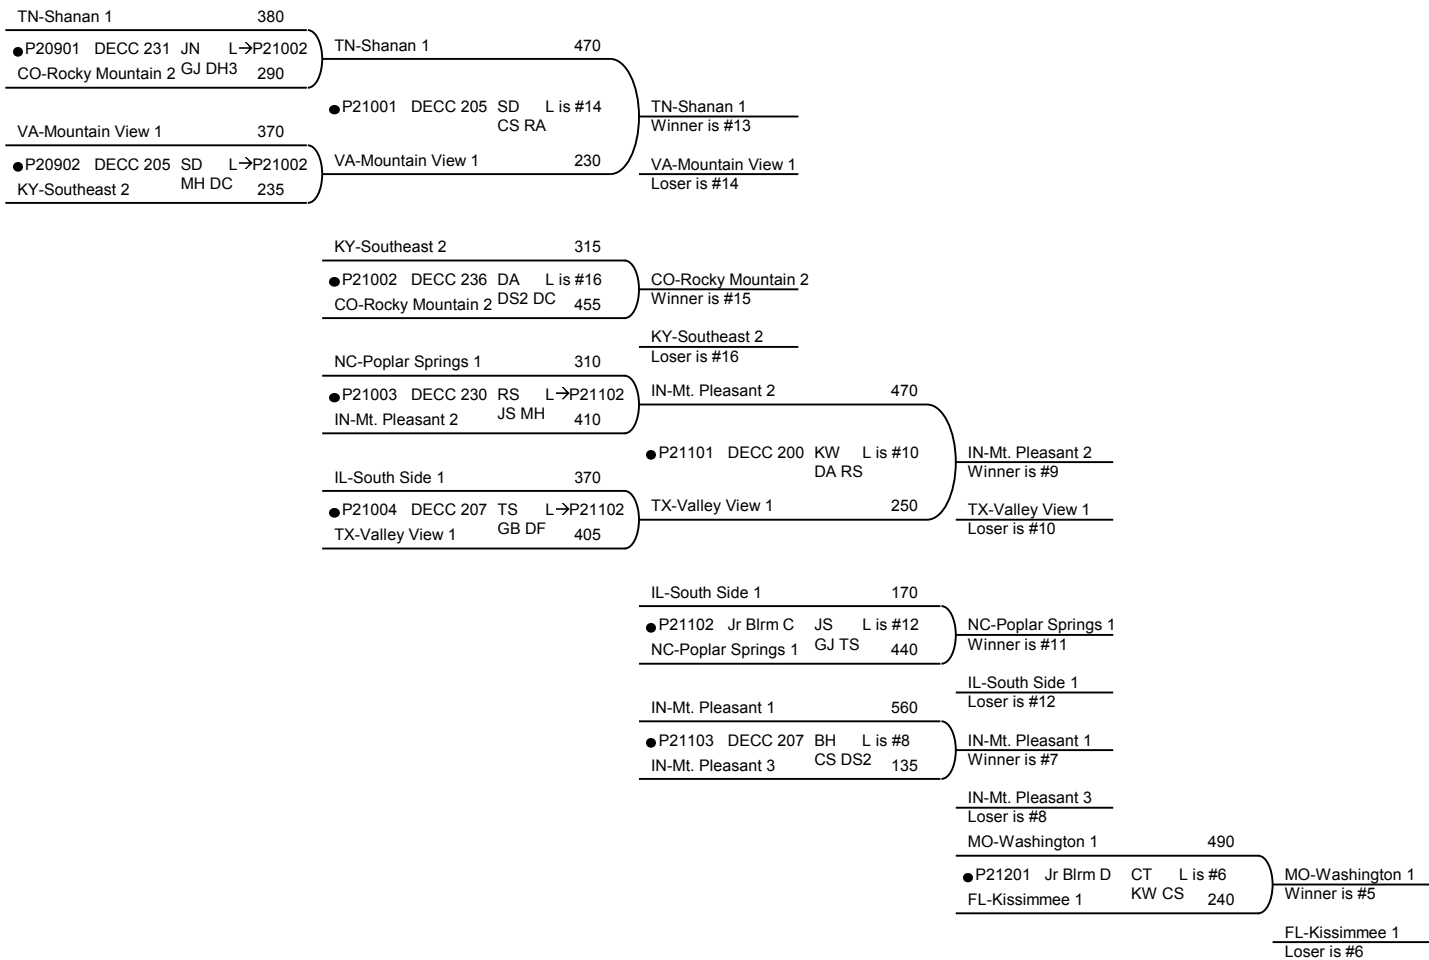

Round 11
Thu 12:40am

Round 12
Thu 01:20am

Round 13
Thu 02:00pm

Championship

Single Loss

2011 National Bible Bowl

Round 9
Thu 10:40am

Round 10
Thu 11:20am

Round 11
Thu 12:40am

Round 12
Thu 01:20am

Championship

Placement

2011 National Bible Bowl

Round 4 Wed 01:40pm

Round 5 Wed 02:50pm

Round 6 Thu 08:30am