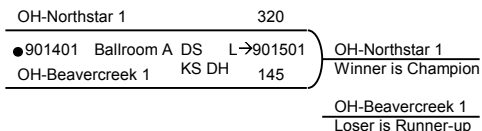

2011 National Bible Bowl

Round 6 Thu 08:30am

Round 8 Thu 10:00am

Round 10 Thu 11:20am

Round 12 Thu 01:20am

Round 14 Thu 02:40pm

Championship

Winners