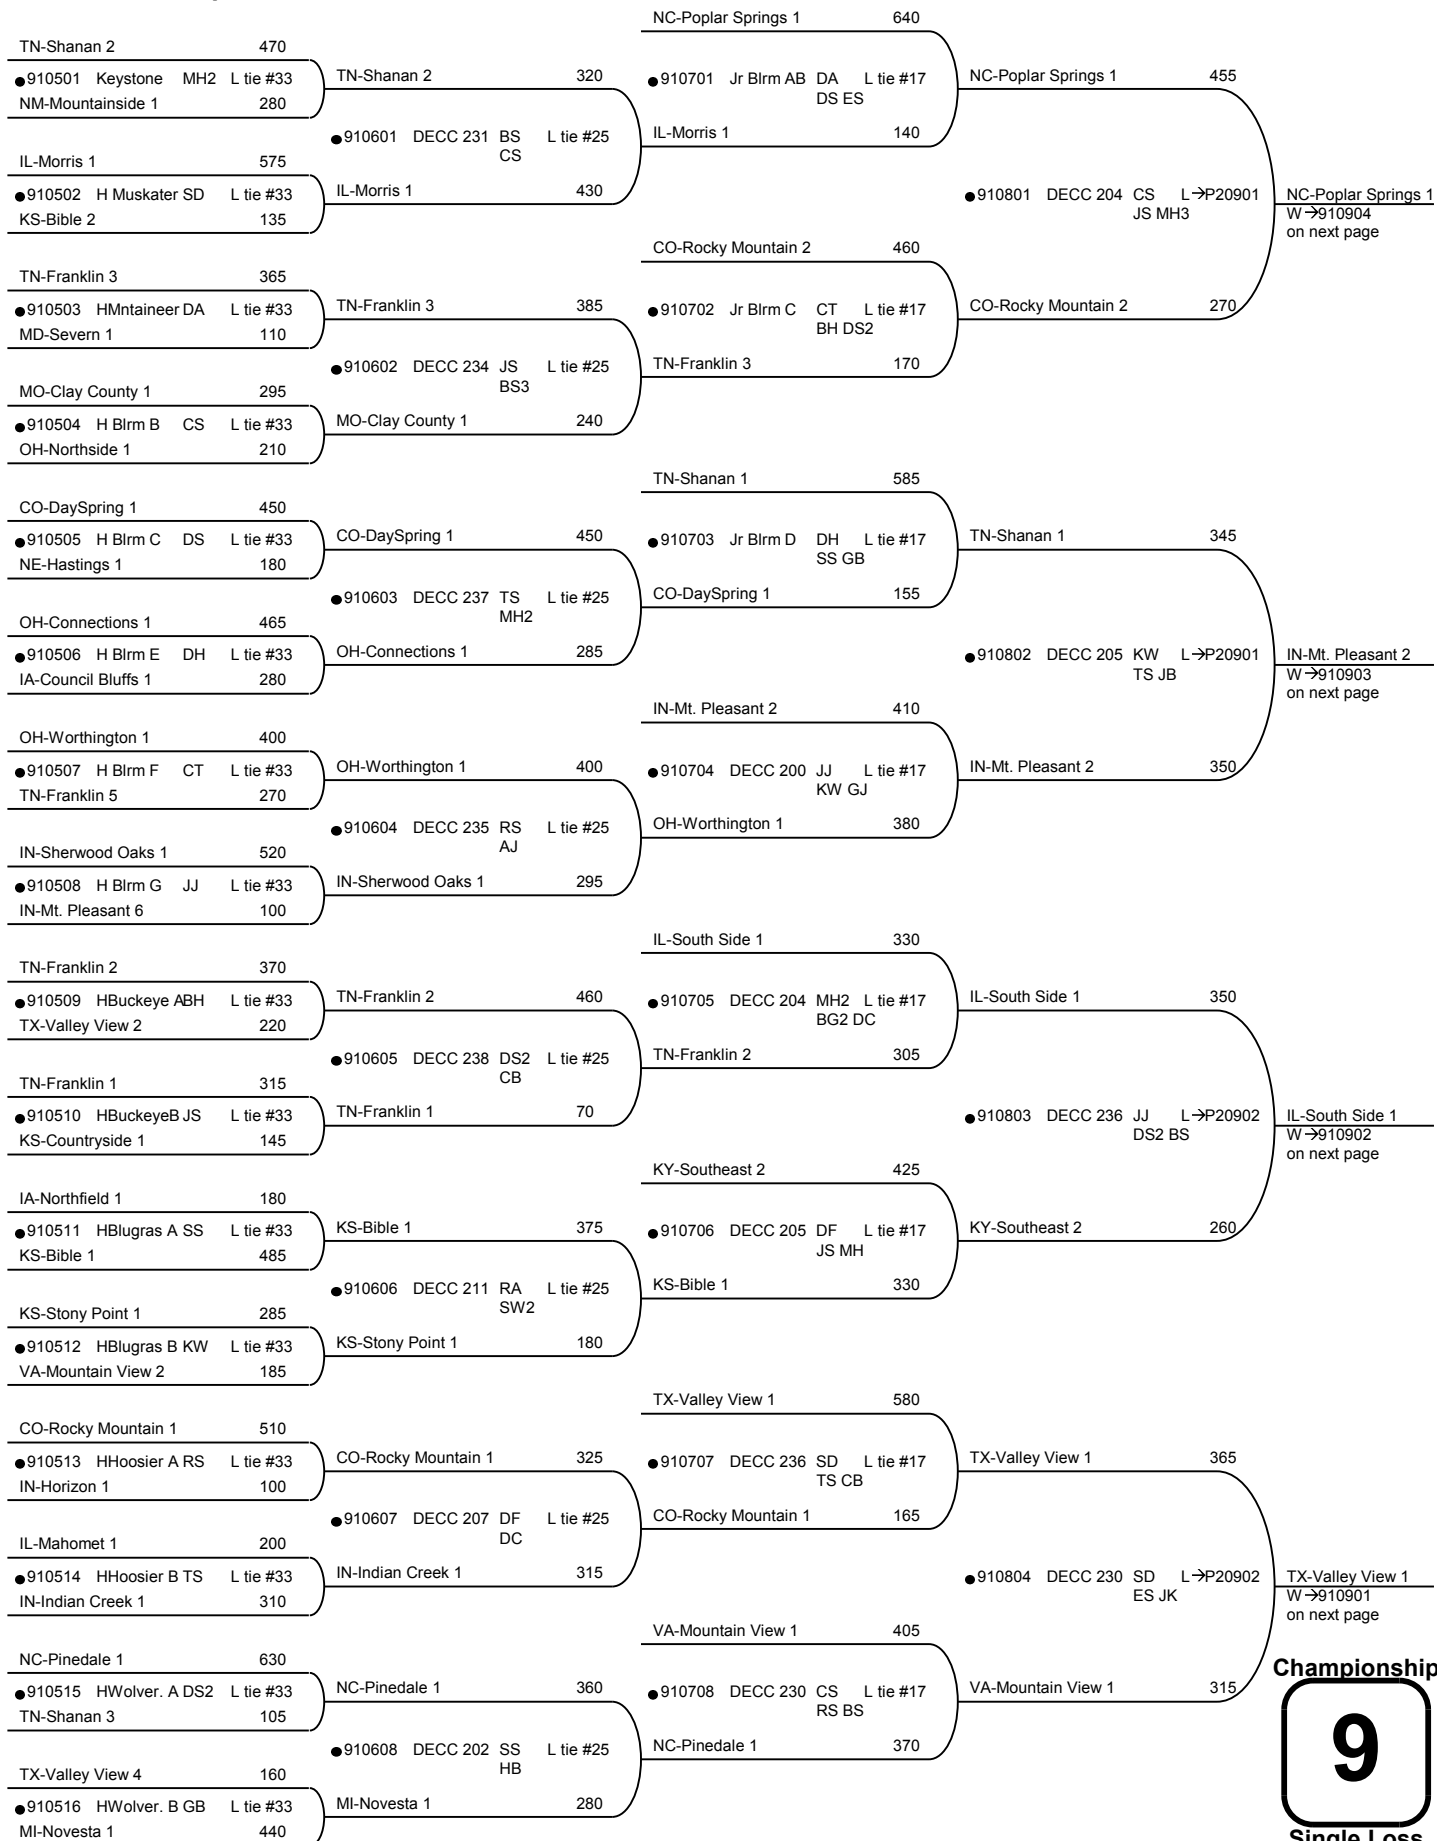

2011 National Bible Bowl

Round 5 Wed 02:15pm

Round 6 Thu 08:30am

Round 7 Thu 09:15am

Round 8 Thu 10:00am