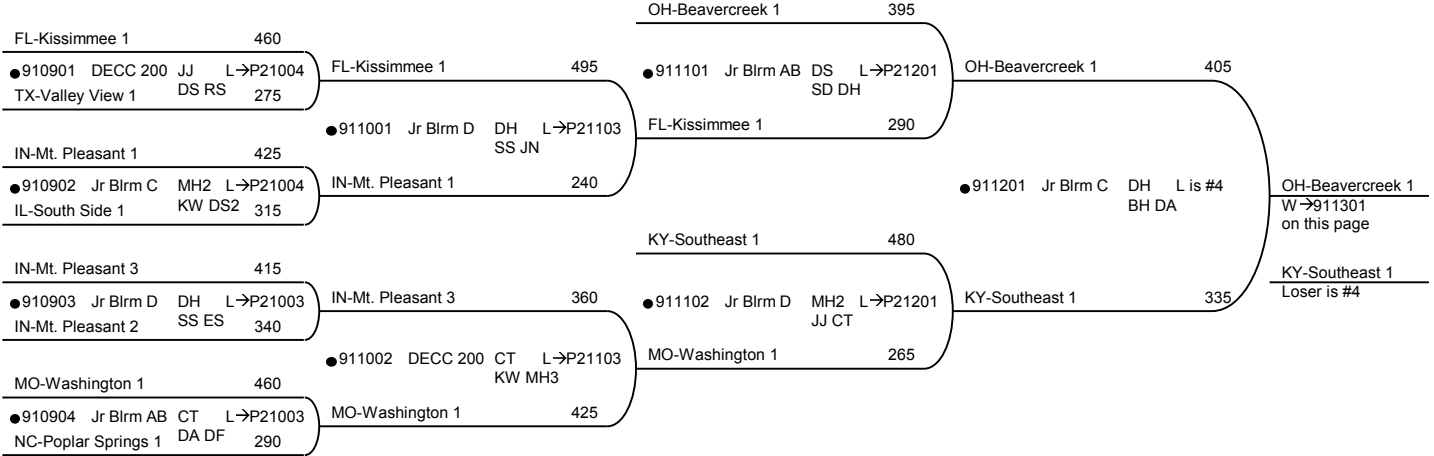

2011 National Bible Bowl

Round 9
Thu 10:40am

Round 10
Thu 11:20am

Round 11
Thu 12:40am

Round 12
Thu 01:20am

Round 13
Thu 02:00pm