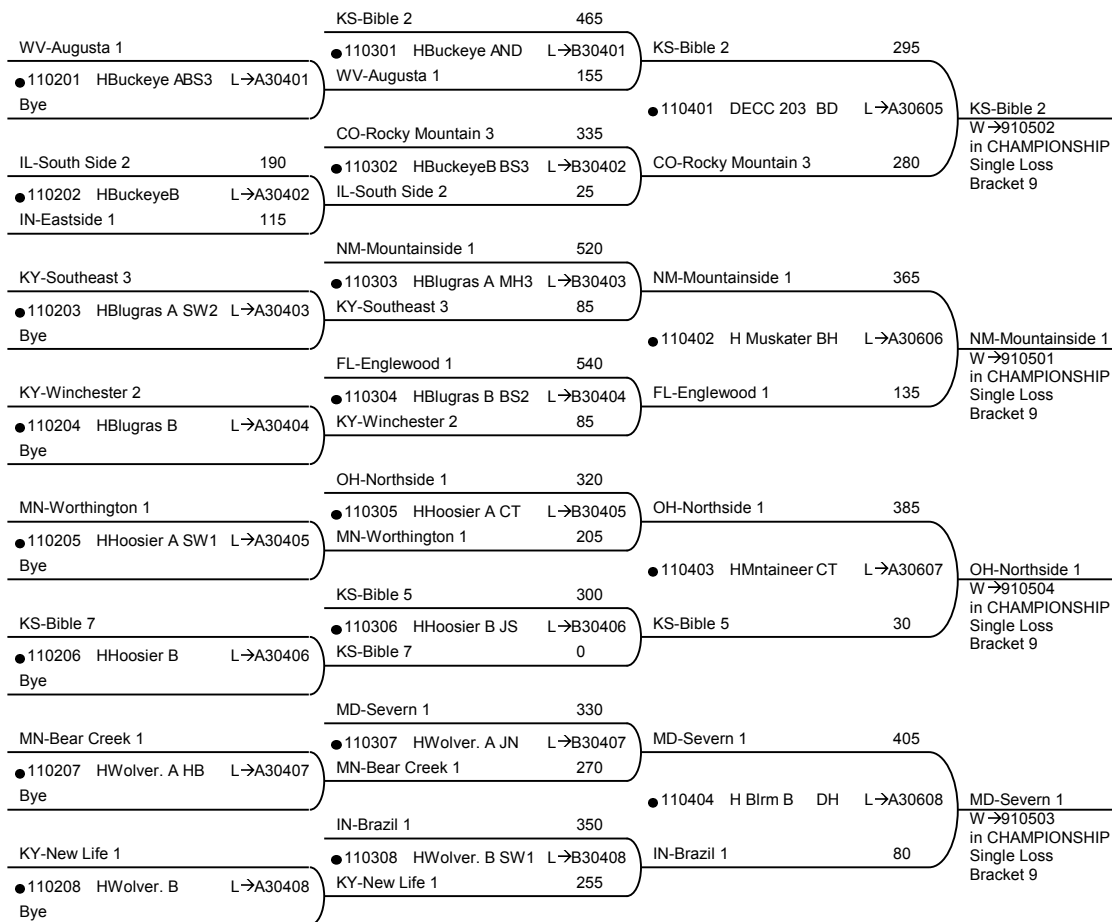

2011 National Bible Bowl

Round 1
Wed 08:45am

Round 2
Wed 10:00am

Round 4
Wed 01:00pm

2011 National Bible Bowl

Round 2
Wed 10:40am

Round 3
Wed 11:15am

Round 4
Wed 01:00pm

<p>OH-Anderson Ferry 1 ●210201 H Blrm B JH L→A30409 Bye</p>	<p>IA-Council Bluffs 1 580 ●210301 Jr Blrm D CB L→B30409 OH-Anderson Ferry 1 145</p>	<p>IA-Council Bluffs 1 255 ●210401 H Blrm C JN L→A30601</p>	<p>IA-Council Bluffs 1 W→910506 in CHAMPIONSHIP Single Loss Bracket 9</p>
<p>OH-White Oak 1 130 ●210202 H Muskater L→A30410 PA-New Covenant 1 295</p>	<p>IN-Indian Creek 2 310 ●210302 Jr Blrm C HB L→B30410 PA-New Covenant 1 105</p>	<p>IN-Indian Creek 2 215</p>	
<p>MN-Worthington 2 ●210203 H Blrm C RA2 L→A30411 Bye</p>	<p>NE-Hastings 1 360 ●210303 Jr Blrm AB JH L→B30411 MN-Worthington 2 130</p>	<p>NE-Hastings 1 435 ●210402 H Blrm E AJ L→A30602</p>	<p>NE-Hastings 1 W→910505 in CHAMPIONSHIP Single Loss Bracket 9</p>
<p>IN-Brazil 2 ●210204 H Blrm E L→A30412 Bye</p>	<p>IN-Indian Creek 3 190 ●210304 DECC 200 JC3 L→B30412 IN-Brazil 2 235</p>	<p>IN-Brazil 2 90</p>	
<p>IL-Lake Ridge 1 ●210205 HMntaineer JC3 L→A30413 Bye</p>	<p>TX-Valley View 3 470 ●210305 DECC 230 AS1 L→B30413 IL-Lake Ridge 1 25</p>	<p>TX-Valley View 3 240 ●210403 H Blrm F JC3 L→A30603</p>	<p>IN-Mt. Pleasant 6 W→910508 in CHAMPIONSHIP Single Loss Bracket 9</p>
<p>IN-Franklin Memorial 1 ●210206 H Blrm F L→A30414 Bye</p>	<p>IN-Mt. Pleasant 6 520 ●210306 DECC 205 AC L→B30414 IN-Franklin Memorial 1 0</p>	<p>IN-Mt. Pleasant 6 265</p>	
<p>IN-New Hope 1 ●210207 H Blrm G AC L→A30415 Bye</p>	<p>TN-Franklin 5 320 ●210307 DECC 204 JS L→B30415 IN-New Hope 1 50</p>	<p>TN-Franklin 5 275 ●210404 H Blrm G GB L→A30604</p>	<p>TN-Franklin 5 W→910507 in CHAMPIONSHIP Single Loss Bracket 9</p>
<p>IL-Lake Ridge 2 ●210208 Jr Blrm AB L→A30416 Bye</p>	<p>MI-Ferris 1 485 ●210308 DECC 236 KH L→B30416 IL-Lake Ridge 2 15</p>	<p>MI-Ferris 1 165</p>	