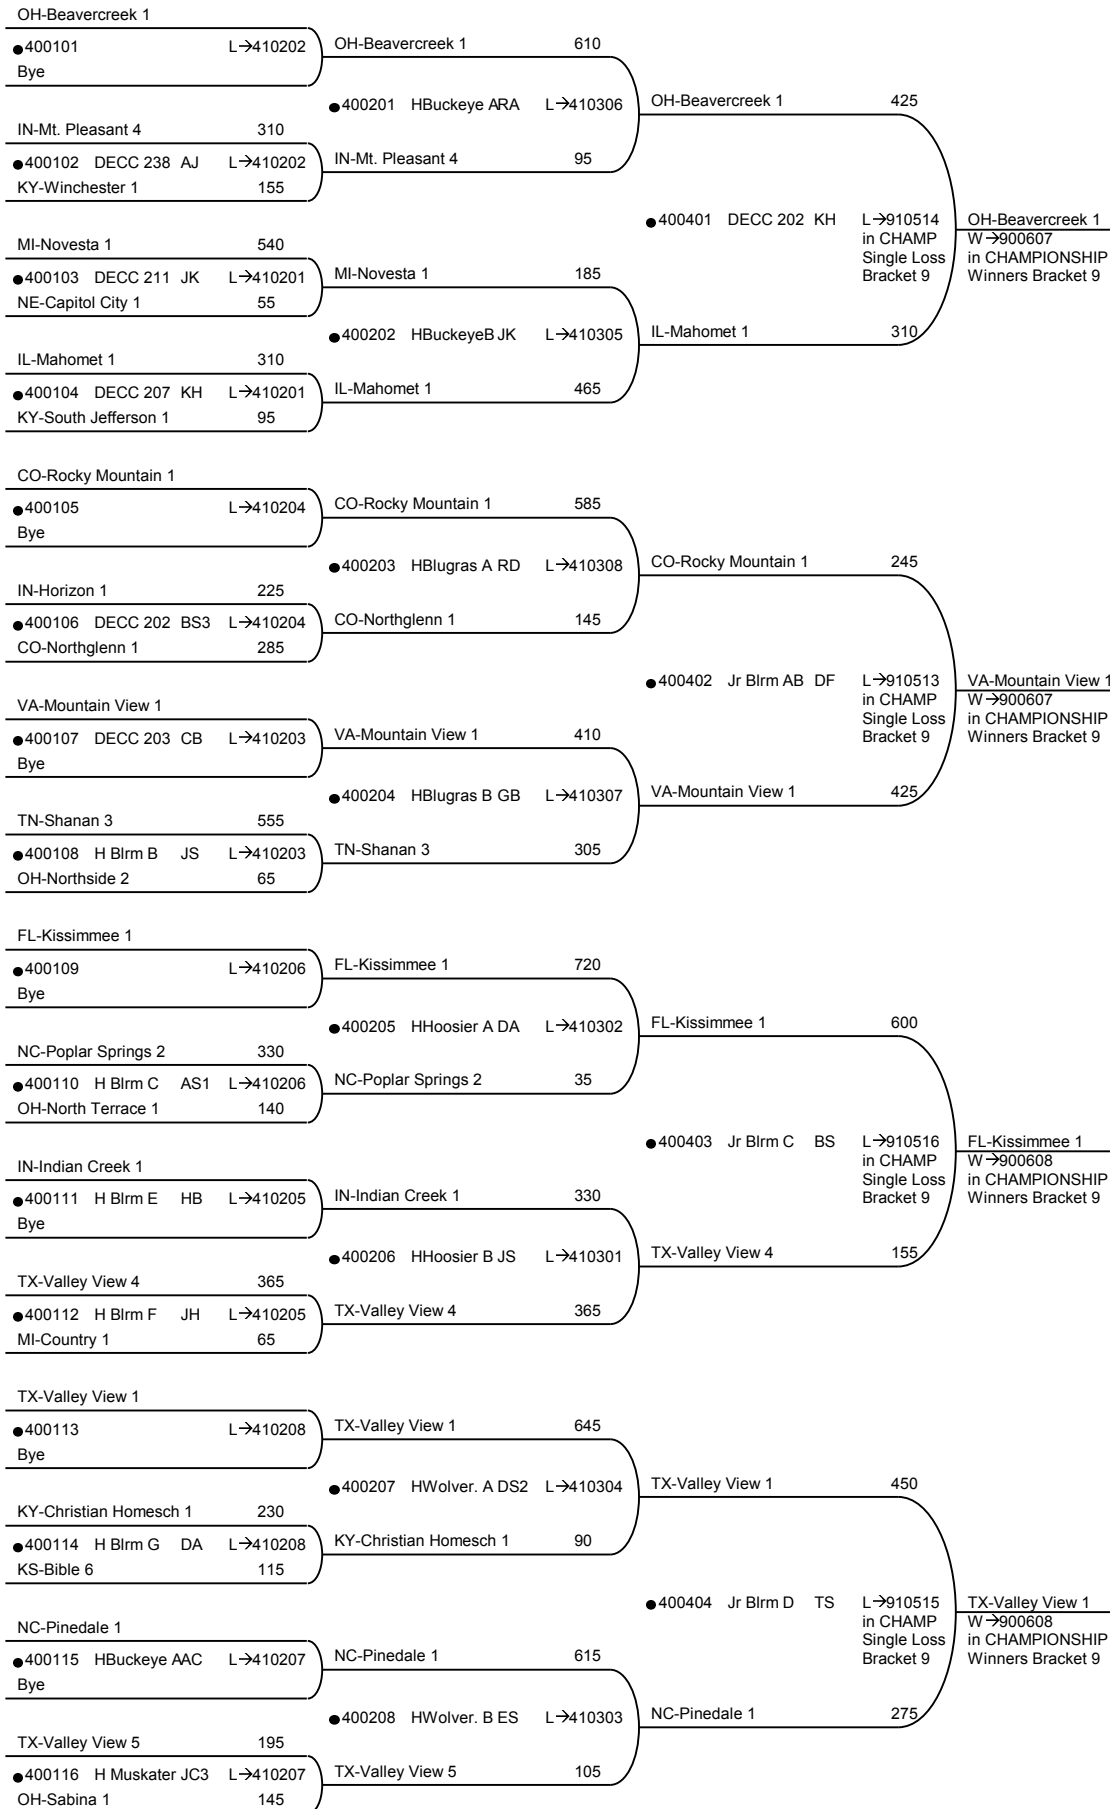

2011 National Bible Bowl

Round 1
Wed 09:20am

Round 2
Wed 10:00am

Round 4
Wed 01:00pm

2011 National Bible Bowl

Round 2
Wed 10:40am

Round 3
Wed 11:15am

Round 4
Wed 01:00pm