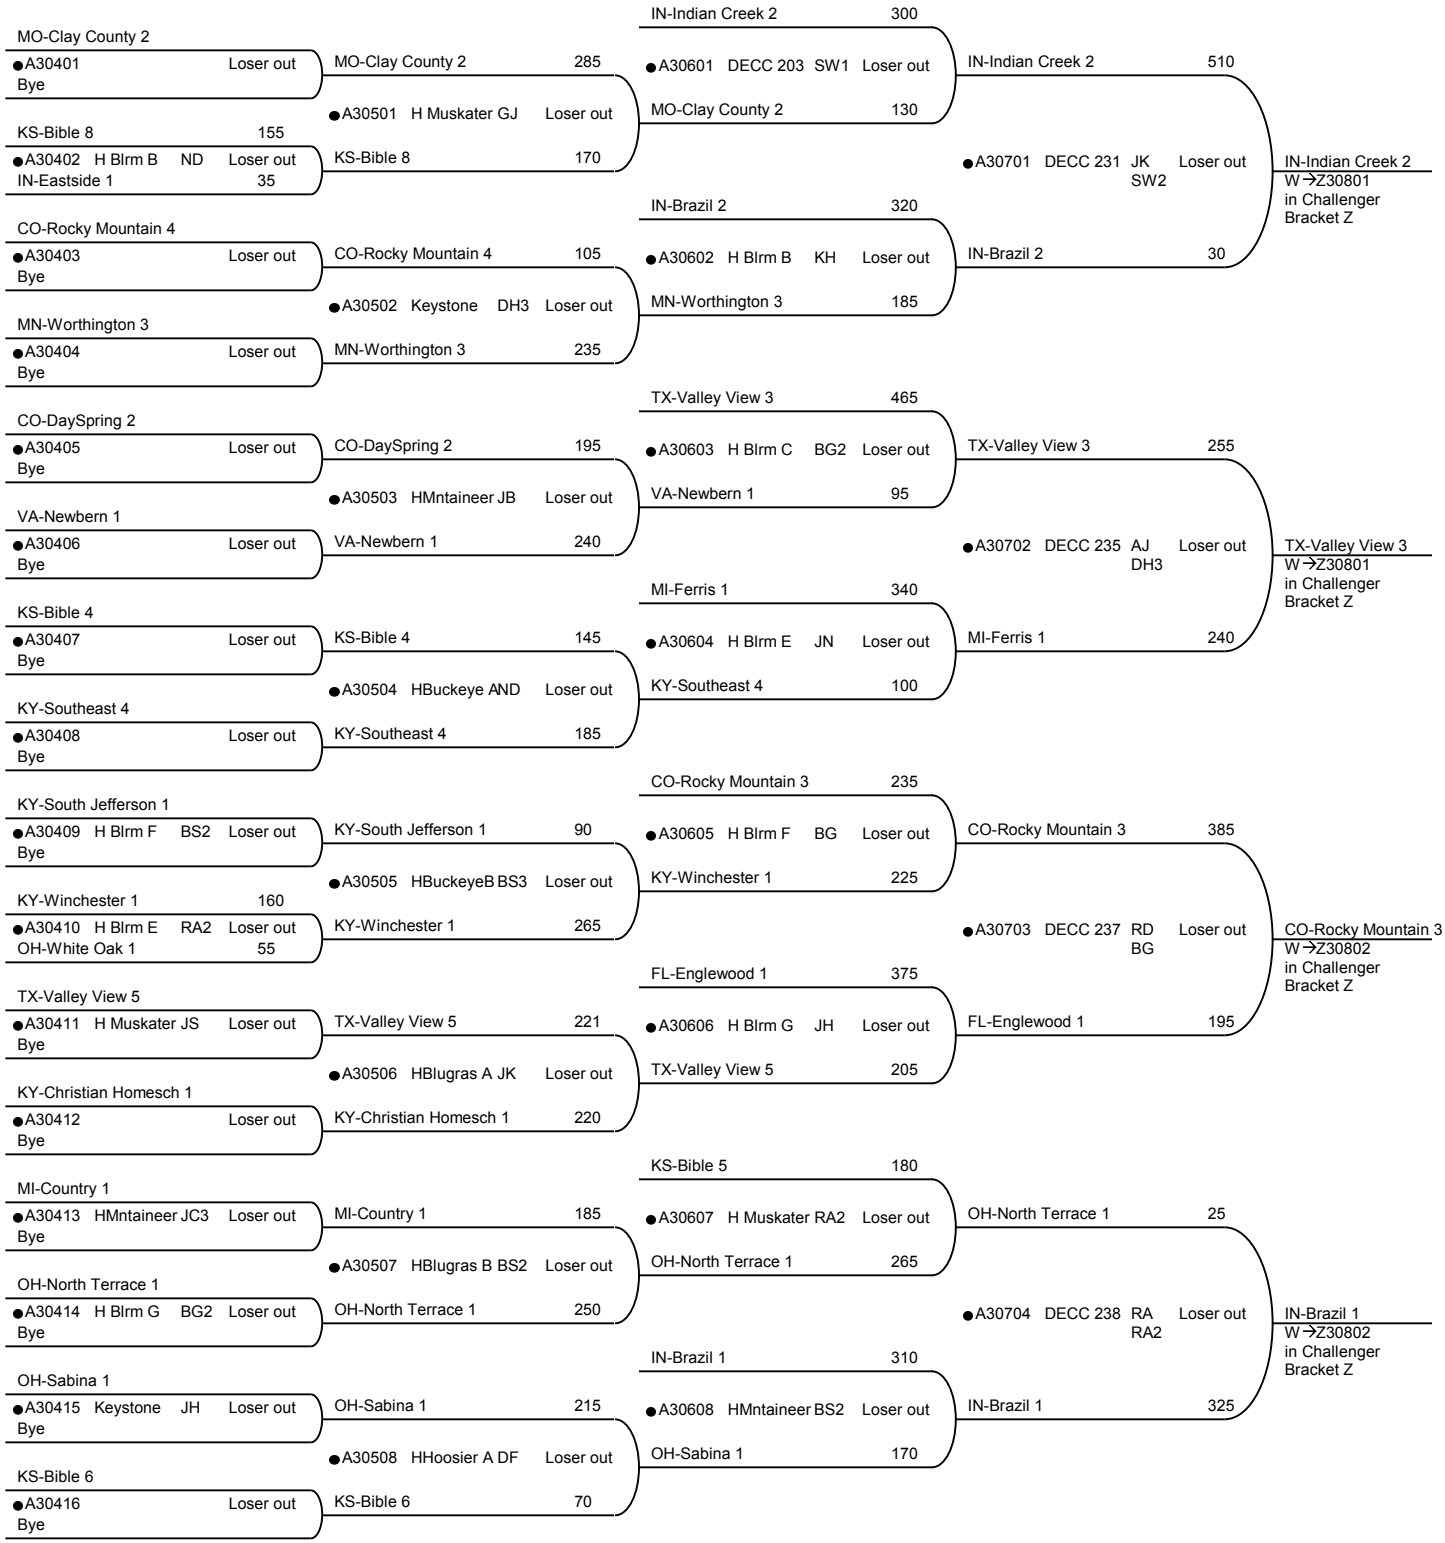

2011 National Bible Bowl

Round 4 Wed 01:40pm

Round 5 Wed 02:50pm

Round 6 Thu 08:30am

Round 7 Thu 09:15am