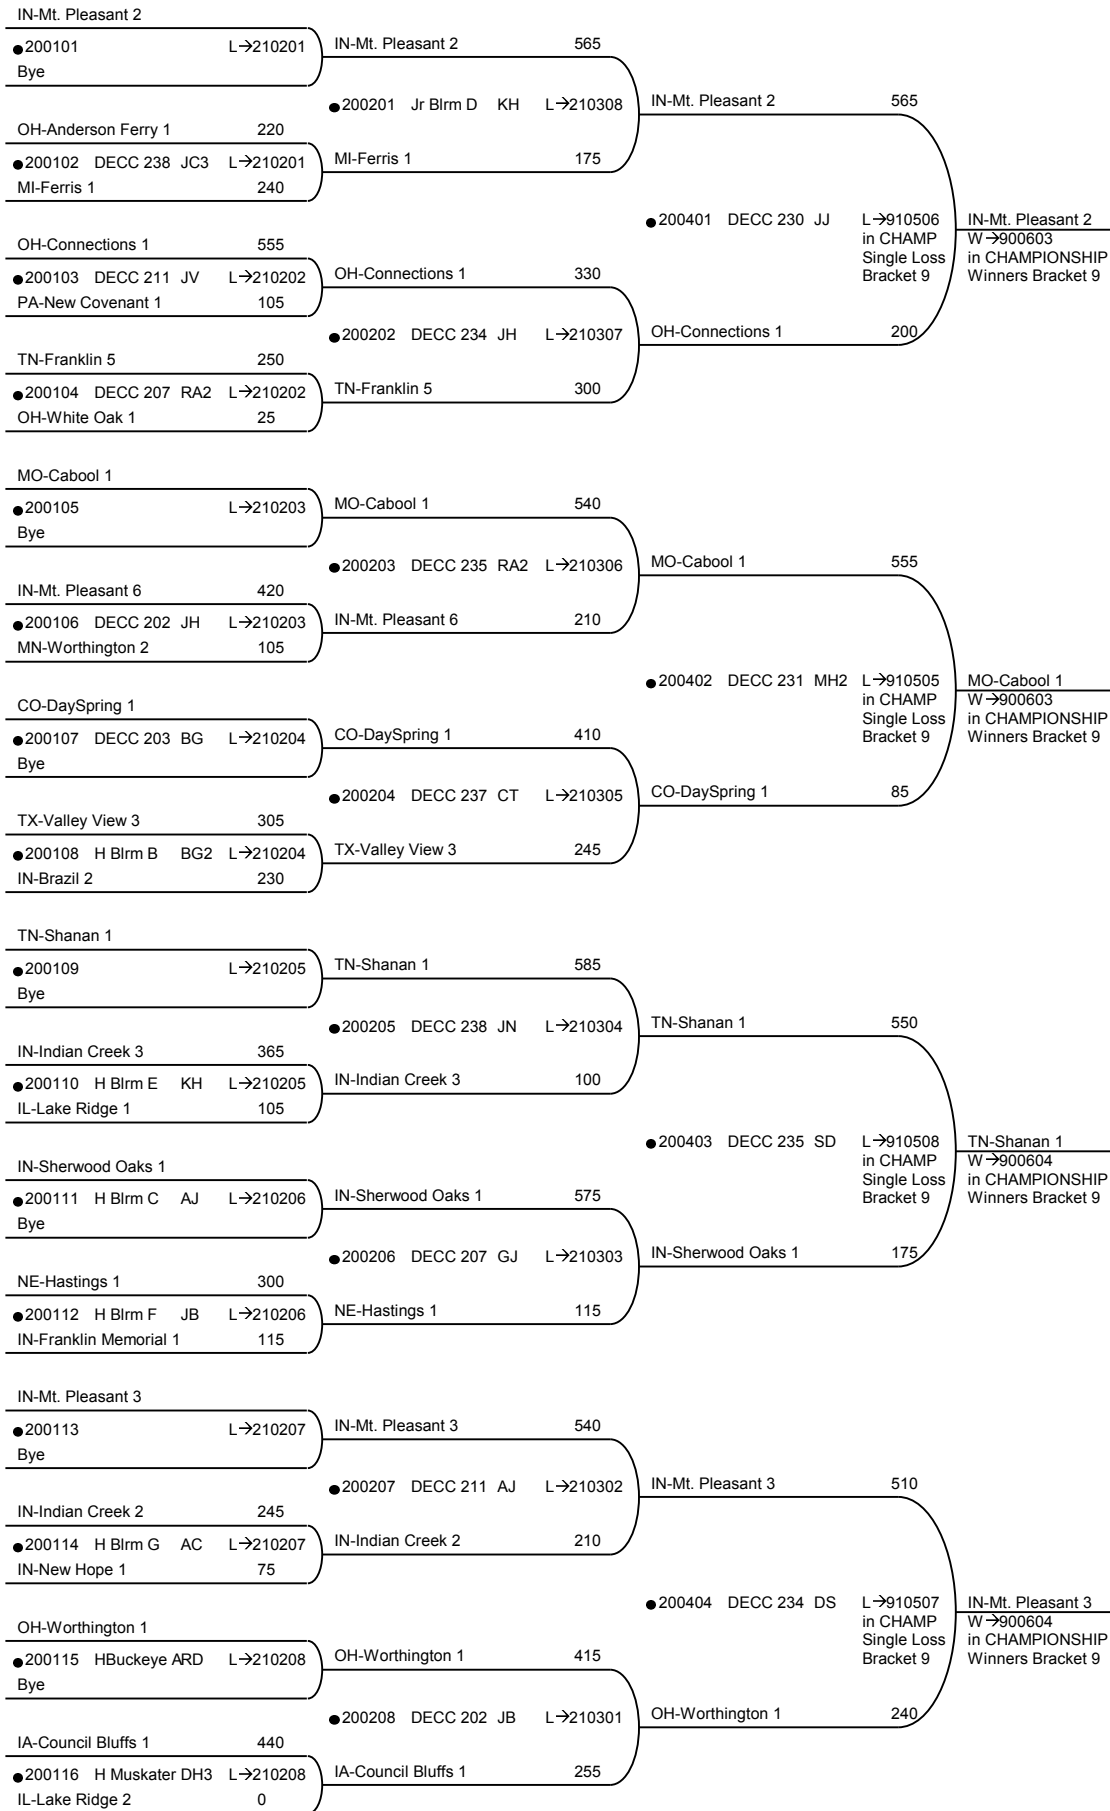

2011 National Bible Bowl

Round 1
Wed 08:45am

Round 2
Wed 10:00am

Round 4
Wed 01:00pm