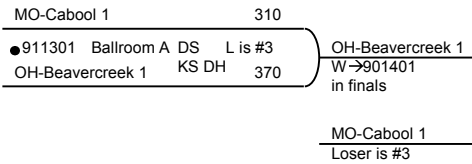

Championship

Single Loss