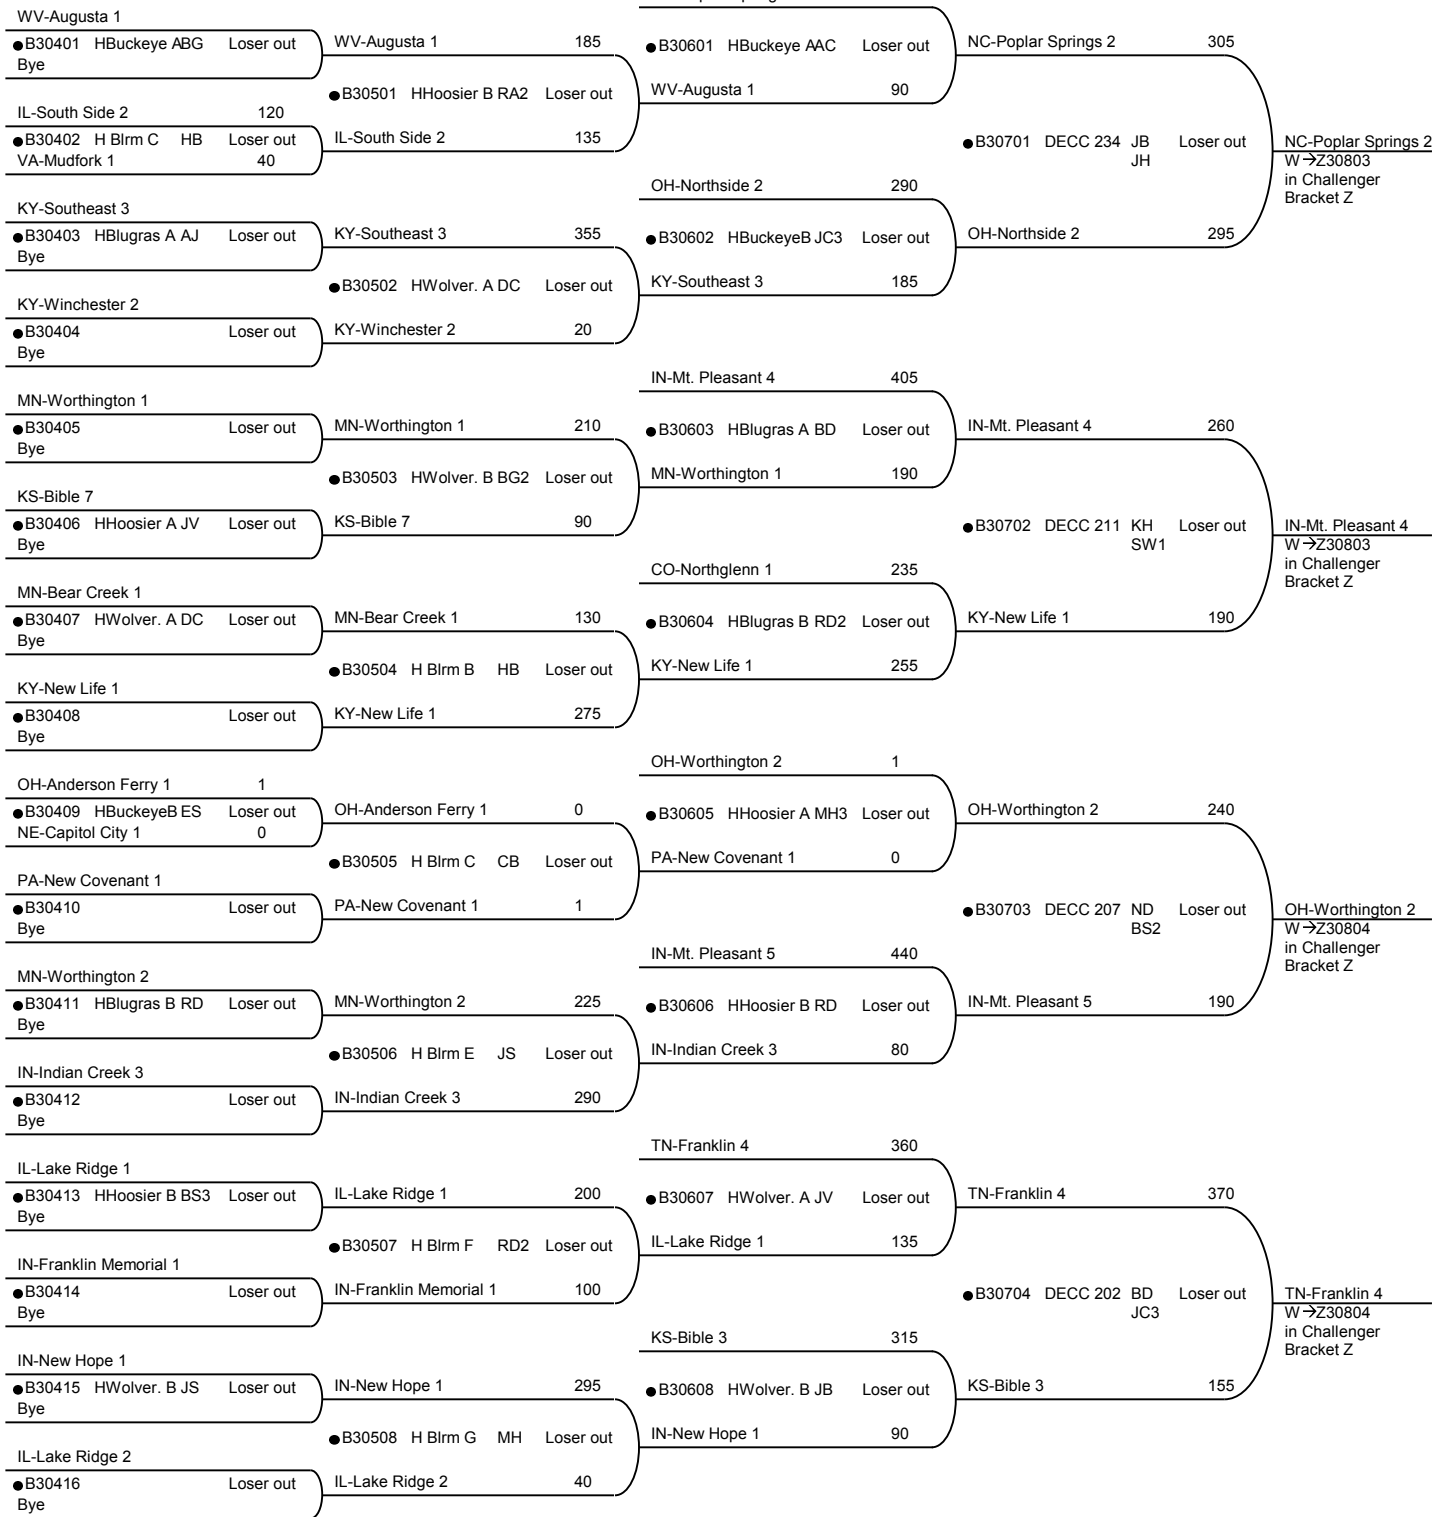

2011 National Bible Bowl

Round 4 Wed 01:40pm

Round 5 Wed 02:50pm

Round 6 Thu 08:30am

Round 7 Thu 09:15am