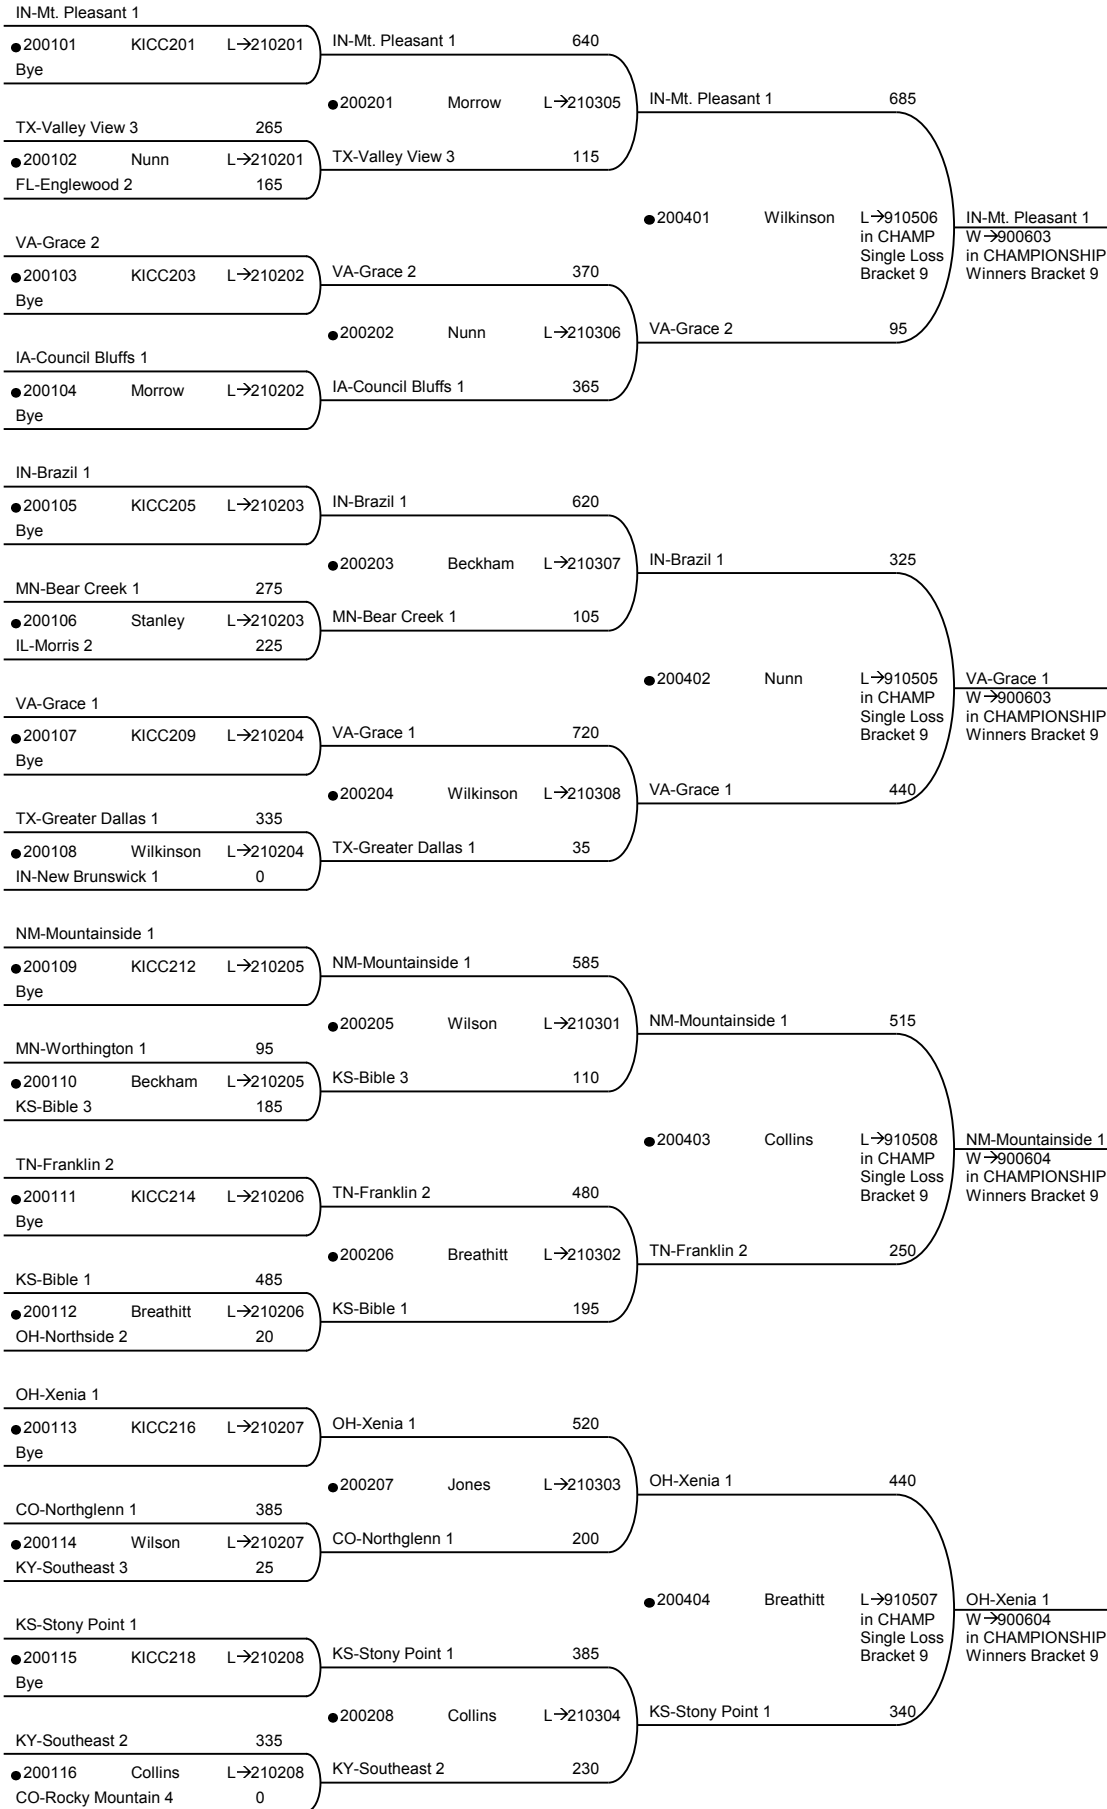

Round 1
Tue 09:30am

Round 2
Tue 10:30am

Round 4
Tue 02:30pm

Round 1
Tue 09:30am

Round 2
Tue 10:30am

Round 4
Tue 02:30pm

**Round 1
Tue 10:00am**

**Round 2
Tue 11:00am**

Round 6
Wed 10:30am

Round 8
Thu 08:30am

Round 10
Thu 09:45am

Round 12
Thu 11:00am

Round 14
Thu 01:45pm

Round 5
Wed 09:30am

Round 6
Wed 10:30am

Round 7
Wed 11:30am

Single Loss

Round 9
Thu 09:15am

Round 10
Thu 09:45am

Round 11
Thu 10:30am

Round 12
Thu 11:00am

Championship

Placement

**Round 4
Wed 08:30am**

**Round 5
Wed 10:00am**

**Round 6
Wed 11:00am**

**Round 7
Wed 11:30am**

Round 4
Wed 09:00am

Round 5
Wed 10:00am

Round 6
Wed 11:00am

Round 7
Wed 11:30am

Round 8
Thu 08:30am