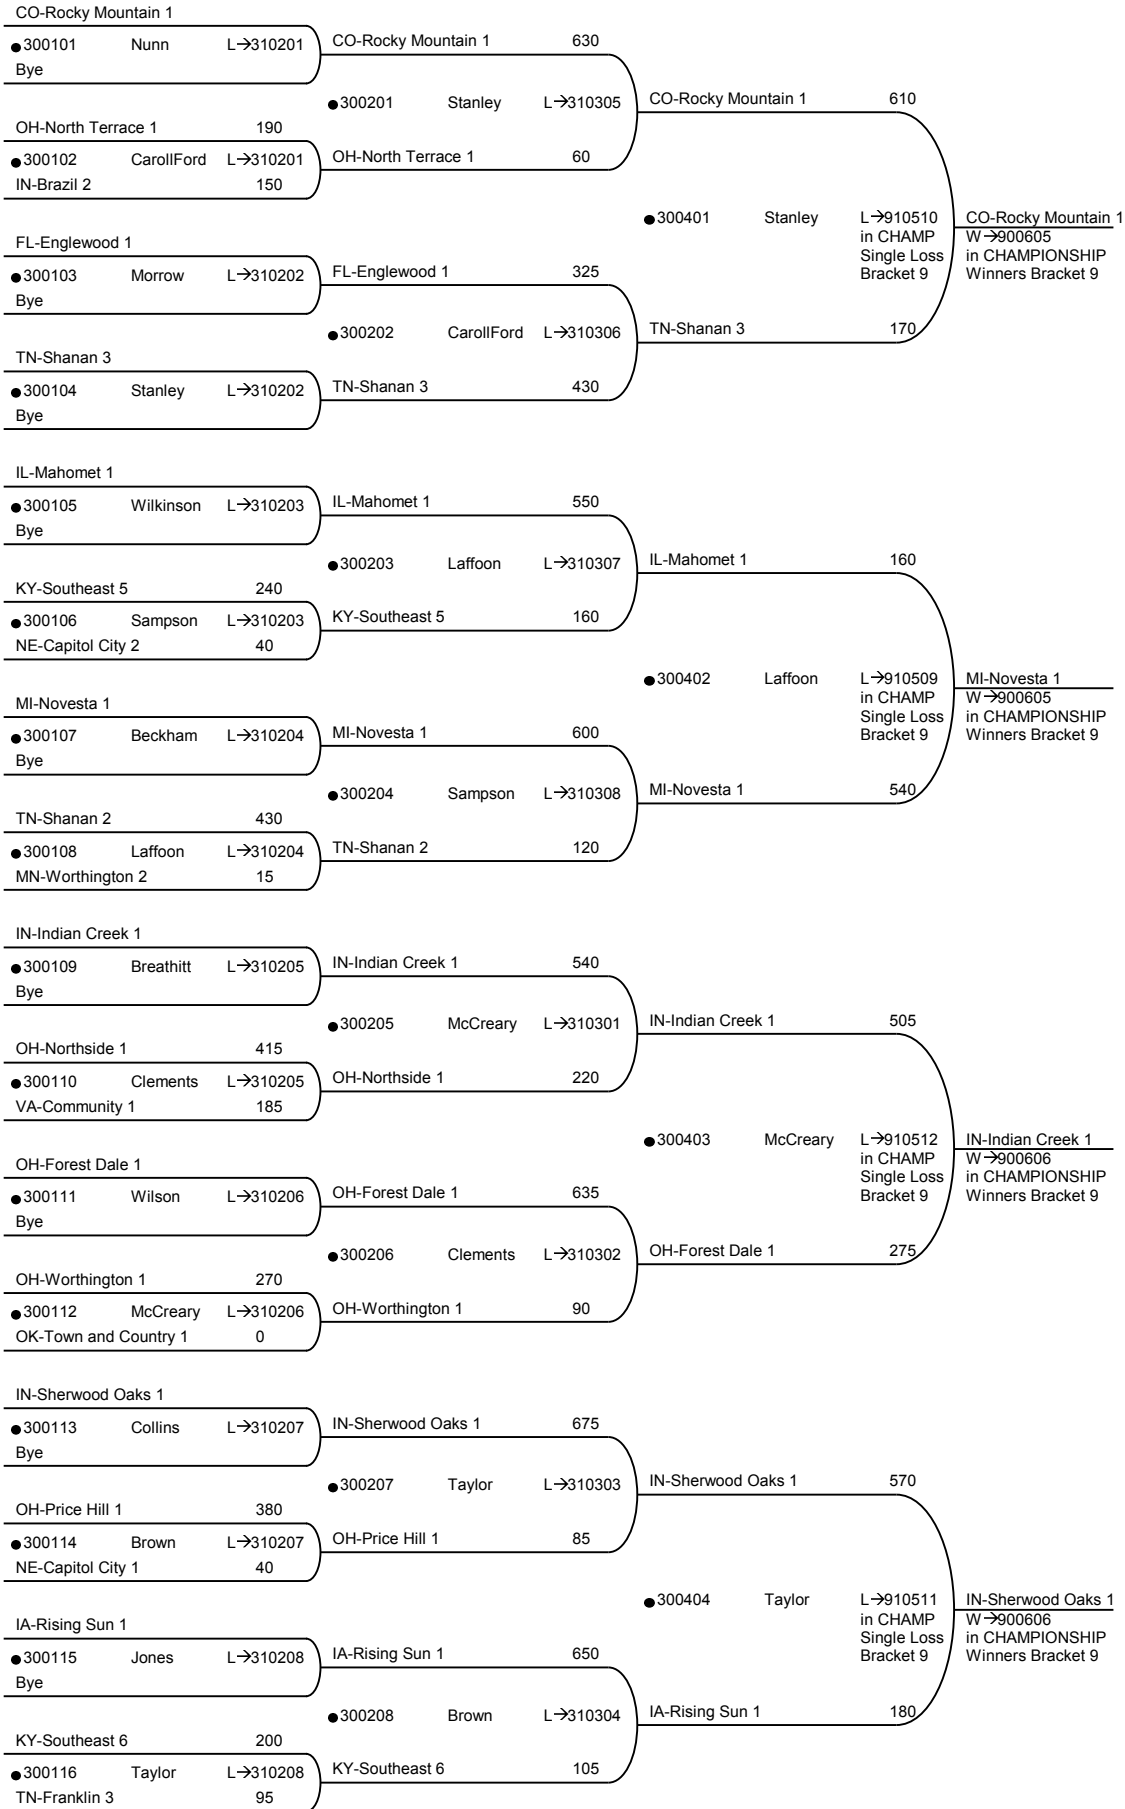

**Round 1
Tue 10:00am**

**Round 2
Tue 11:00am**

**Round 4
Tue 02:30pm**