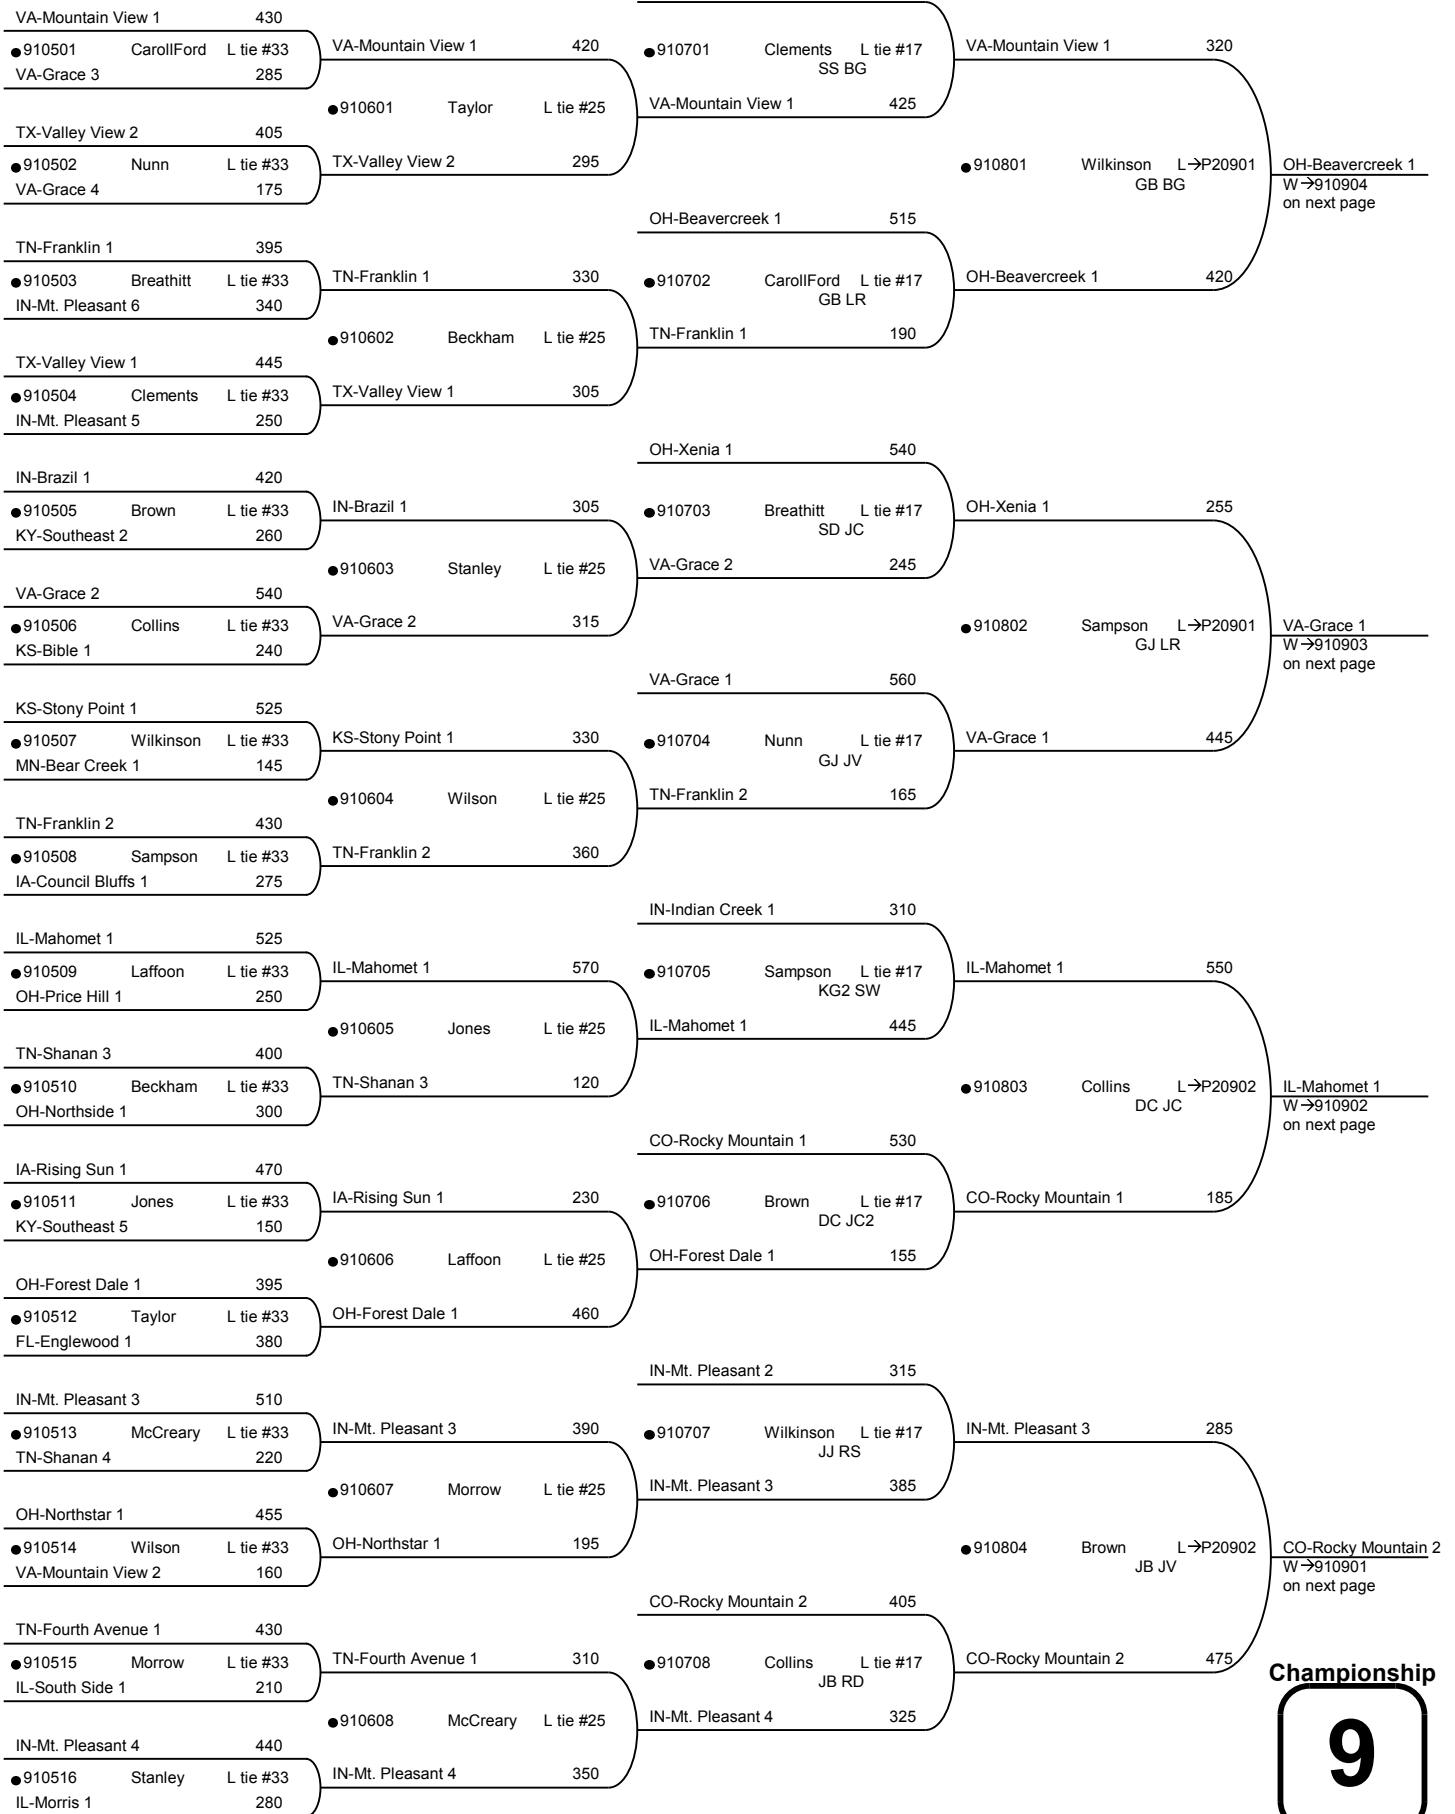

Round 5
Wed 09:30am

Round 6
Wed 10:30am

Round 7
Wed 11:30am

Round 8
Thu 08:30am