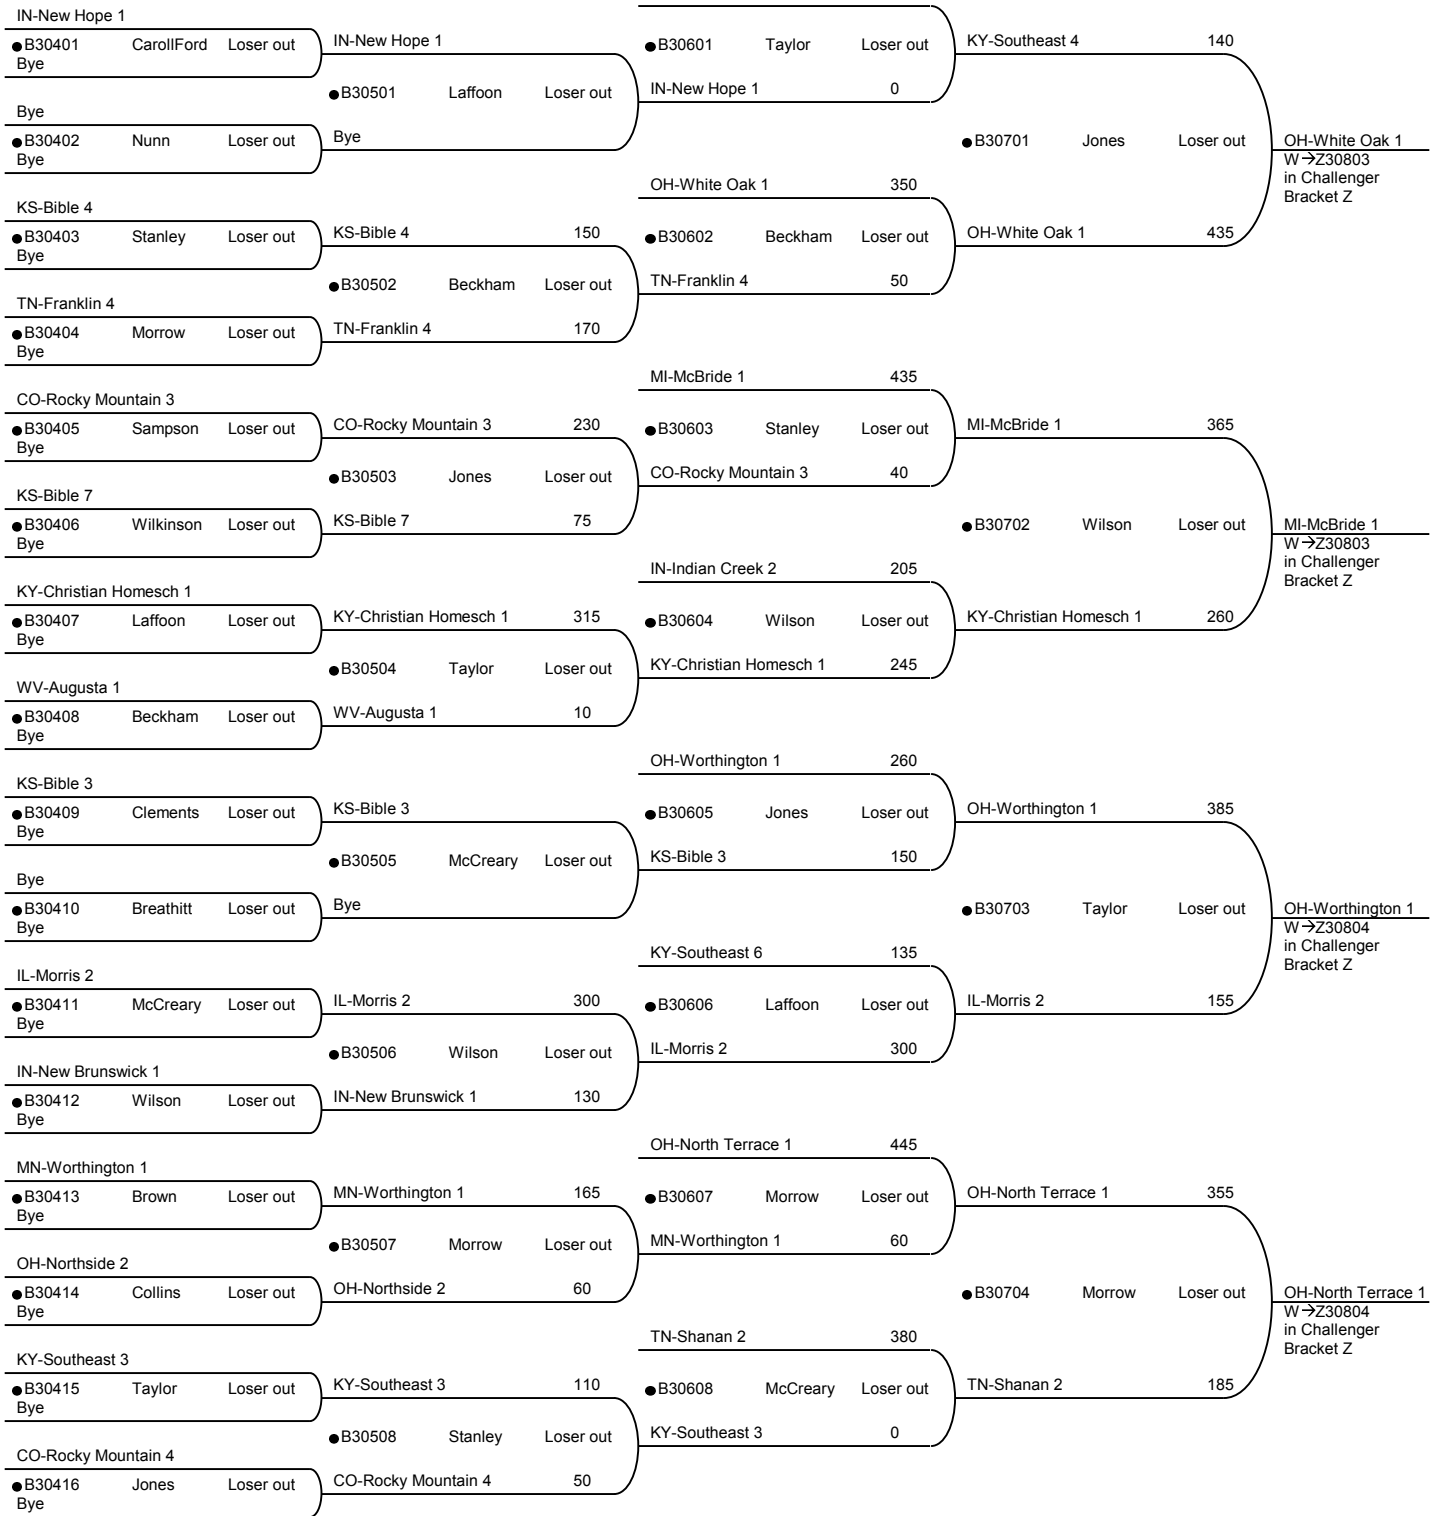

FL-Englewood 2 ● 210201 Breathitt L→A30409 Bye	KS-Bible 3 110 ● 210301 Clements L→B30409 FL-Englewood 2 420	FL-Englewood 2 80 ● 210401 Wilkinson L→A30601	KS-Bible 1 W→910506 in CHAMPIONSHIP Single Loss Bracket 9
Bye ● 210202 Clements L→A30410 Bye	KS-Bible 1 ● 210302 Breathitt L→B30410 Bye	KS-Bible 1 510	
IL-Morris 2 ● 210203 Wilson L→A30411 Bye	CO-Northglenn 1 340 ● 210303 McCreary L→B30411 IL-Morris 2 285	CO-Northglenn 1 230 ● 210402 Nunn L→A30602	KY-Southeast 2 W→910505 in CHAMPIONSHIP Single Loss Bracket 9
IN-New Brunswick 1 ● 210204 McCreary L→A30412 Bye	KY-Southeast 2 425 ● 210304 Wilson L→B30412 IN-New Brunswick 1 25	KY-Southeast 2 310	
MN-Worthington 1 ● 210205 Collins L→A30413 Bye	TX-Valley View 3 270 ● 210305 Brown L→B30413 MN-Worthington 1 95	TX-Valley View 3 145 ● 210403 Collins L→A30603	IA-Council Bluffs 1 W→910508 in CHAMPIONSHIP Single Loss Bracket 9
OH-Northside 2 ● 210206 Brown L→A30414 Bye	IA-Council Bluffs 1 665 ● 210306 Collins L→B30414 OH-Northside 2 65	IA-Council Bluffs 1 470	
KY-Southeast 3 ● 210207 Jones L→A30415 Bye	MN-Bear Creek 1 415 ● 210307 Taylor L→B30415 KY-Southeast 3 15	MN-Bear Creek 1 265 ● 210404 Breathitt L→A30604	MN-Bear Creek 1 W→910507 in CHAMPIONSHIP Single Loss Bracket 9
CO-Rocky Mountain 4 ● 210208 Taylor L→A30416 Bye	TX-Greater Dallas 1 310 ● 210308 Jones L→B30416 CO-Rocky Mountain 4 20	TX-Greater Dallas 1 240	

Single Loss

Round 9
Thu 09:15am

Round 10
Thu 09:45am

Round 11
Thu 10:30am

Round 12
Thu 11:00am

Championship

Placement

**Round 4
Wed 08:30am**

**Round 5
Wed 10:00am**

**Round 6
Wed 11:00am**

**Round 7
Wed 11:30am**

Round 4
Wed 09:00am

Round 5
Wed 10:00am

Round 6
Wed 11:00am

Round 7
Wed 11:30am

Round 8
Thu 08:30am