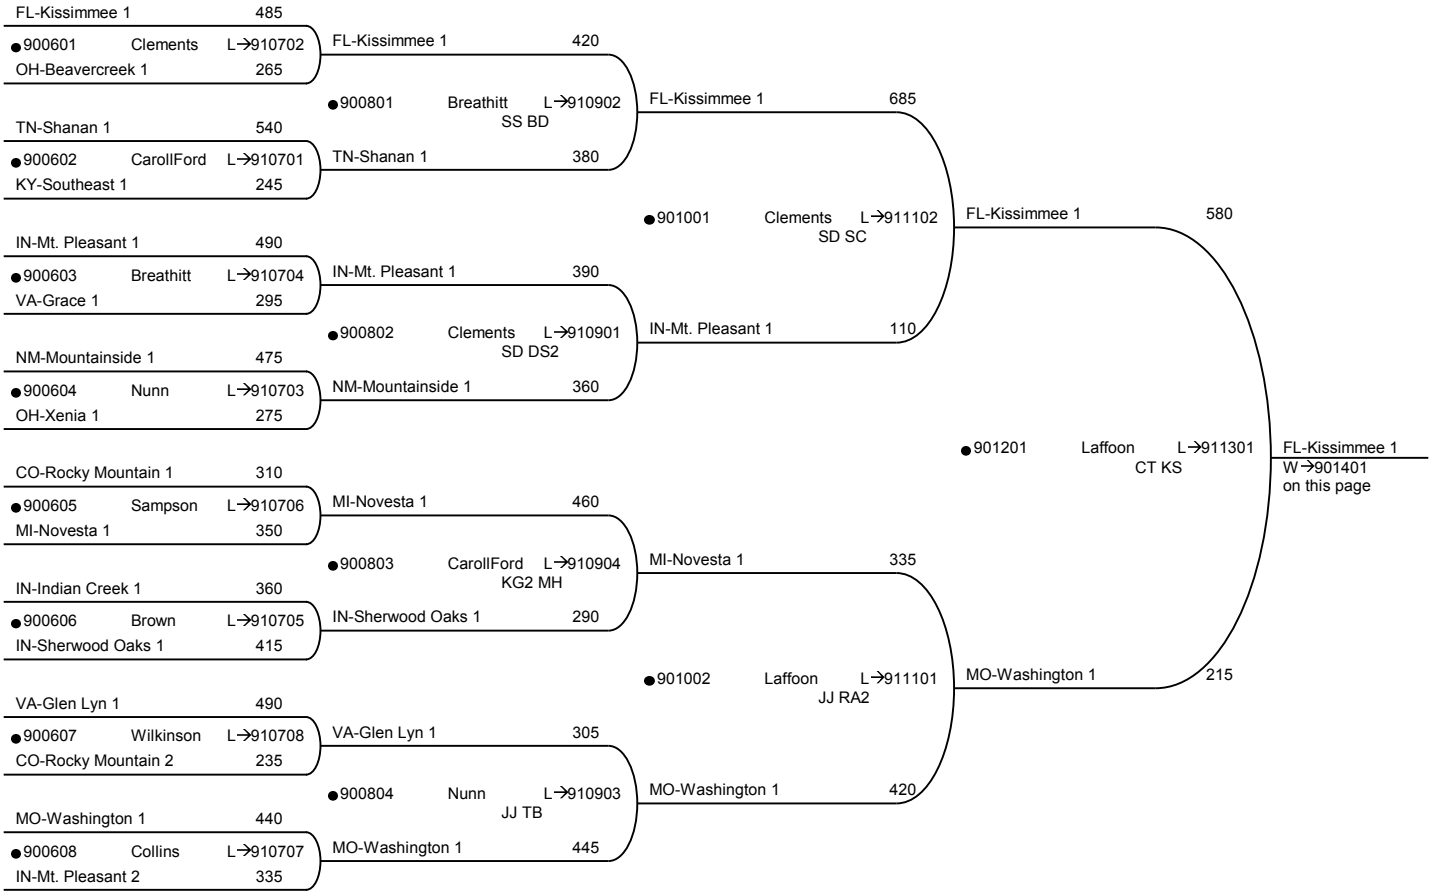

Round 6
Wed 10:30am

Round 8
Thu 08:30am

Round 10
Thu 09:45am

Round 12
Thu 11:00am