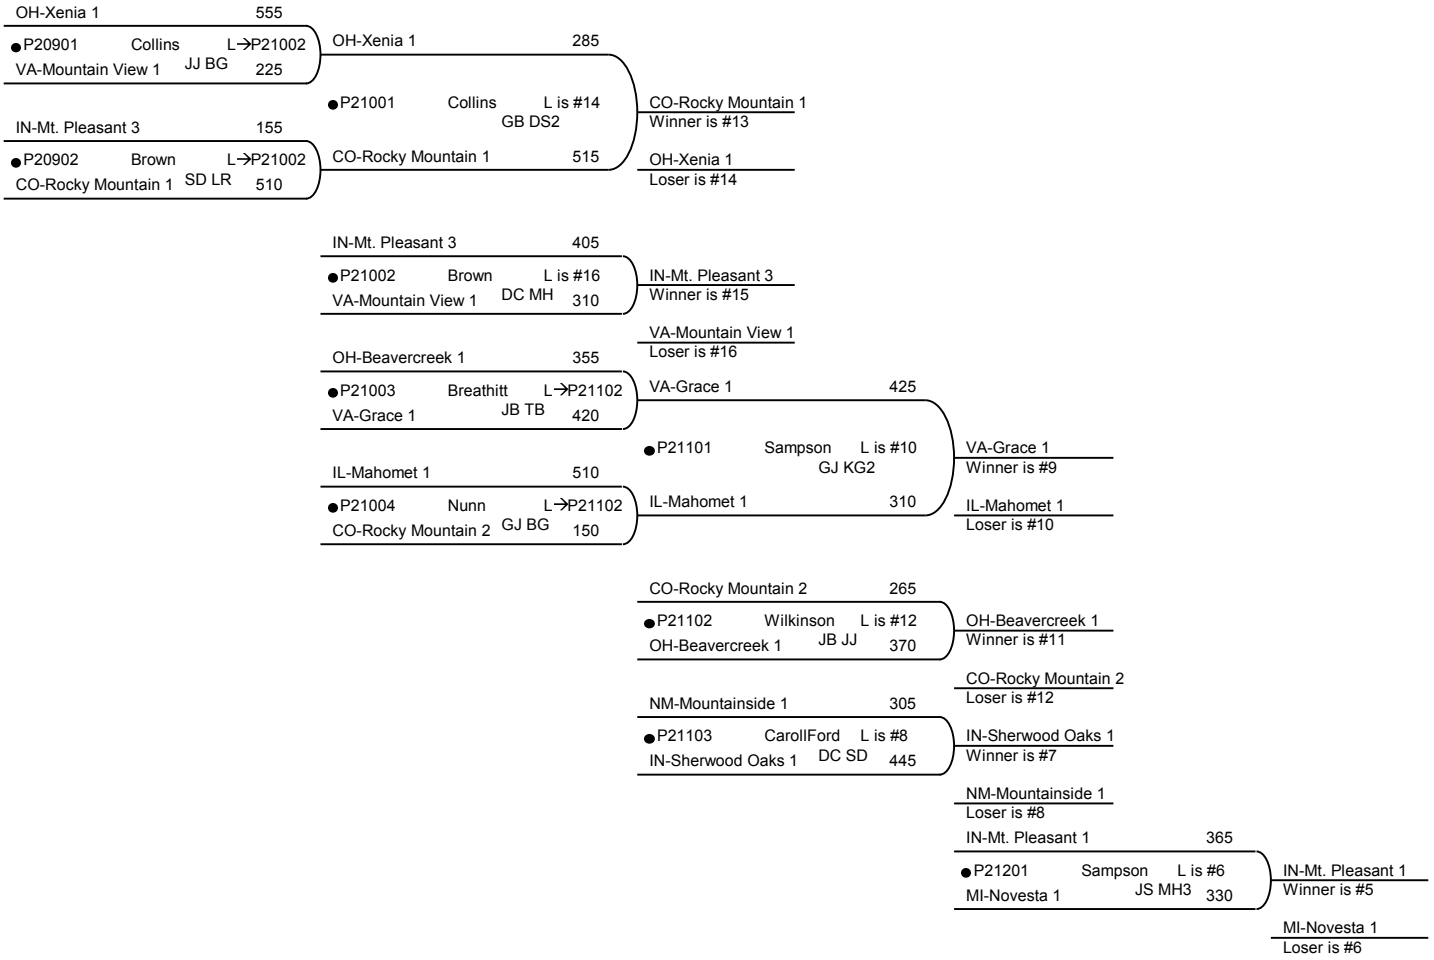

Round 6
Wed 10:30am

Round 8
Thu 08:30am

Round 10
Thu 09:45am

Round 12
Thu 11:00am

Round 14
Thu 01:45pm

Round 5
Wed 09:30am

Round 6
Wed 10:30am

Round 7
Wed 11:30am

Round 8
Thu 08:30am

Round 9
Thu 09:15am

Round 10
Thu 09:45am

Round 11
Thu 10:30am

Round 12
Thu 11:00am

Round 13
Thu 01:00pm

Championship

9

Single Loss

Round 9
Thu 09:15am

Round 10
Thu 09:45am

Round 11
Thu 10:30am

Round 12
Thu 11:00am

Championship

Placement

**Round 4
Wed 08:30am**

**Round 5
Wed 10:00am**

**Round 6
Wed 11:00am**

**Round 7
Wed 11:30am**

Round 4
Wed 09:00am

Round 5
Wed 10:00am

Round 6
Wed 11:00am

Round 7
Wed 11:30am

Round 8
Thu 08:30am