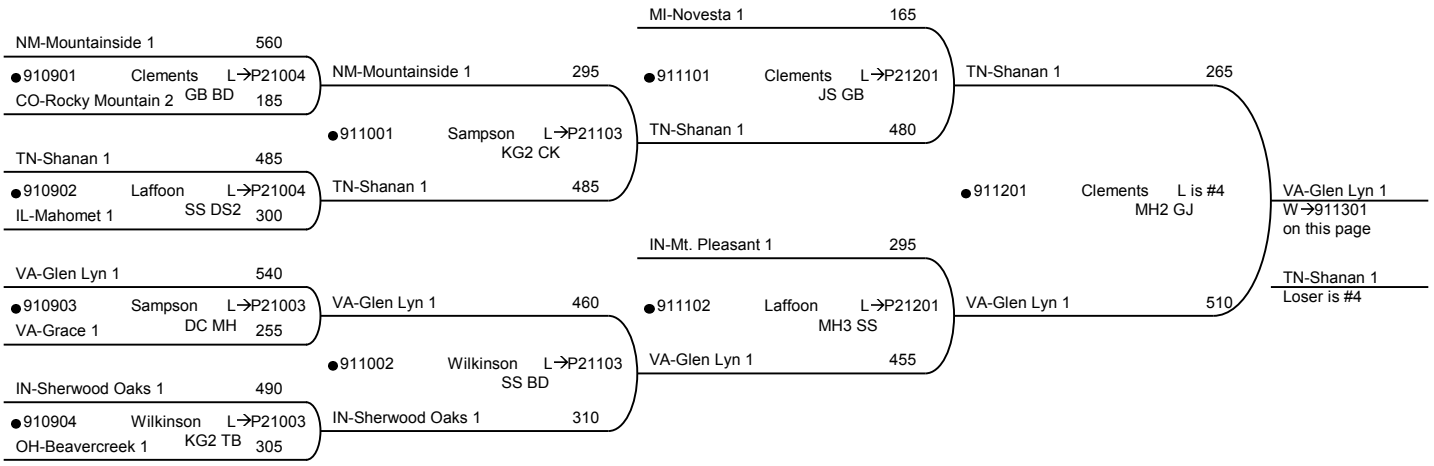

Round 8
Thu 08:30am

Round 9
Thu 09:15am

Round 10
Thu 09:45am

Round 11
Thu 10:30am

Round 12
Thu 11:00am

Round 13
Thu 01:00pm

Championship

9

Single Loss

Round 9
Thu 09:15am

Round 10
Thu 09:45am

Round 11
Thu 10:30am

Round 12
Thu 11:00am

Championship

Placement

**Round 4
Wed 08:30am**