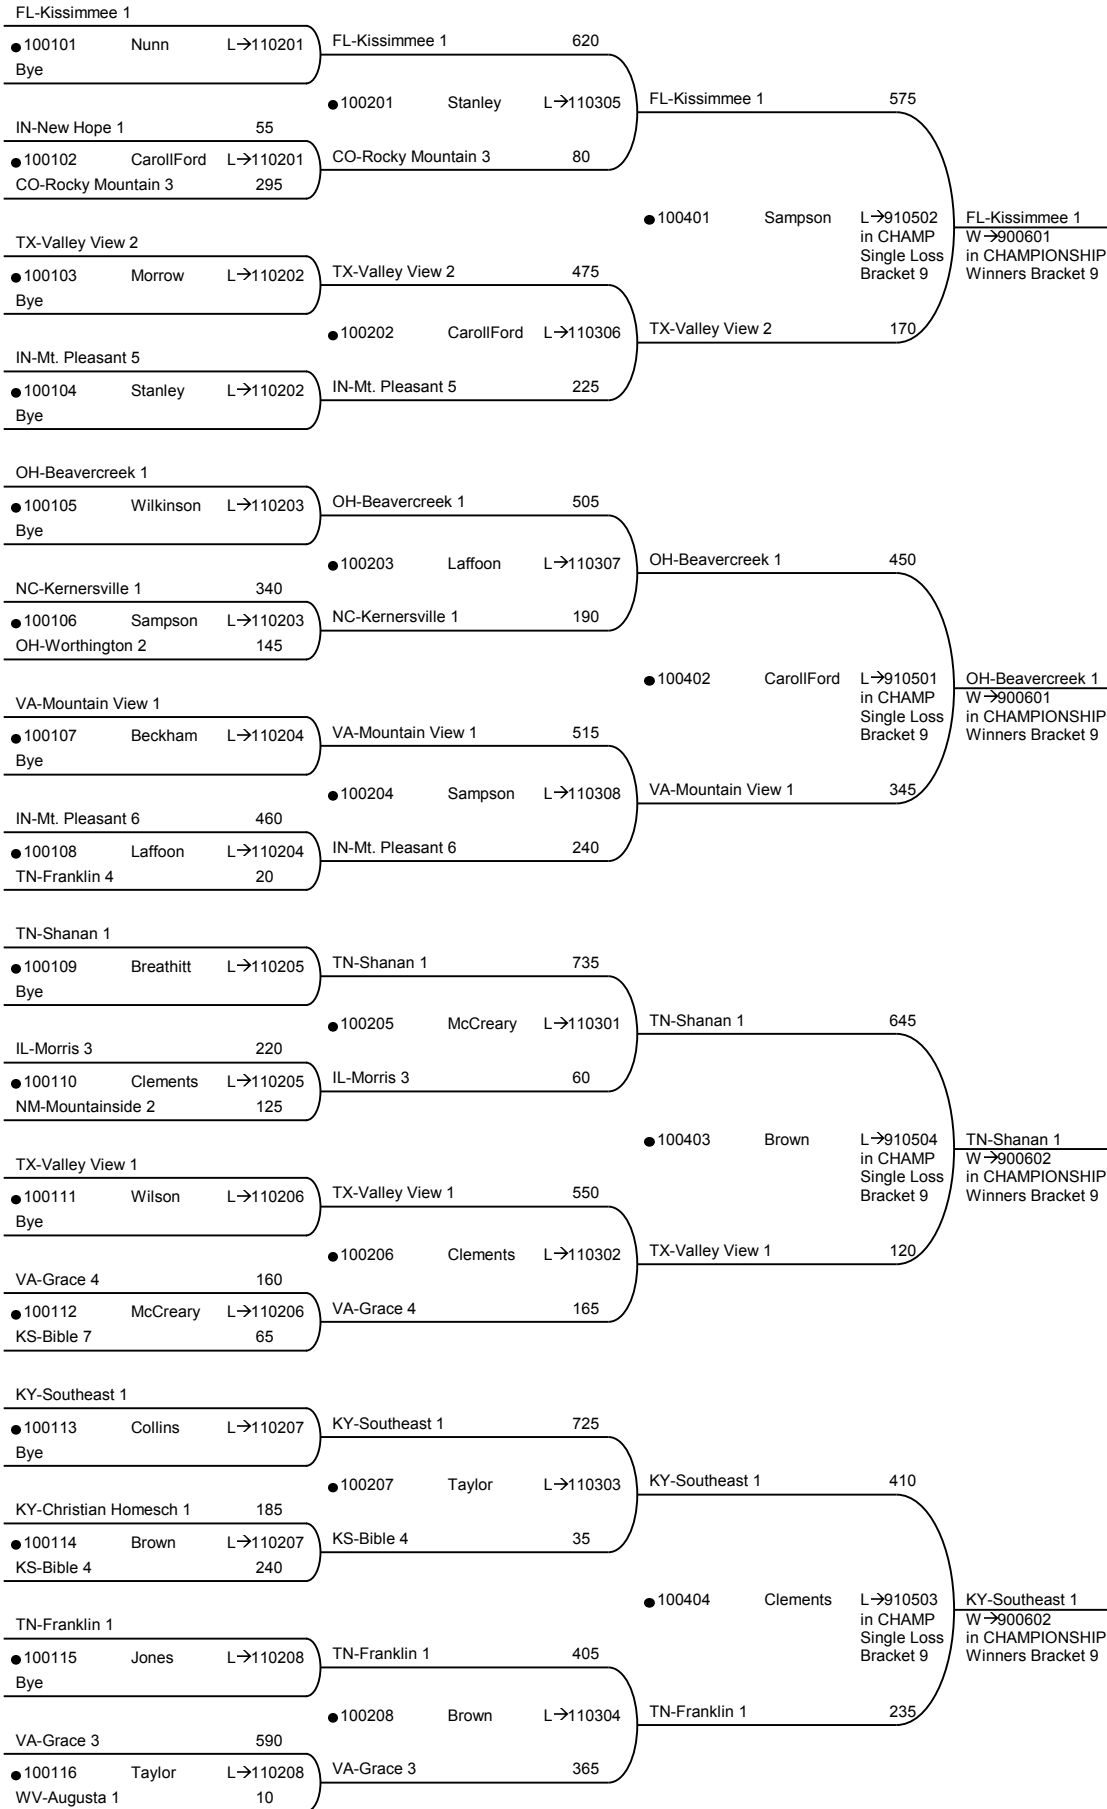

Round 1
Tue 09:30am

Round 2
Tue 10:30am

Round 4
Tue 02:30pm

Round 1
Tue 09:30am

Round 2
Tue 10:30am

Round 4
Tue 02:30pm

**Round 1
Tue 10:00am**

**Round 2
Tue 11:00am**

Round 6
Wed 10:30am

Round 8
Thu 08:30am

Round 10
Thu 09:45am

Round 12
Thu 11:00am

Round 14
Thu 01:45pm

Round 5
Wed 09:30am

Round 6
Wed 10:30am

Round 7
Wed 11:30am

Single Loss

Round 9
Thu 09:15am

Round 10
Thu 09:45am

Round 11
Thu 10:30am

Round 12
Thu 11:00am

Championship

Placement

**Round 4
Wed 08:30am**

**Round 5
Wed 10:00am**

**Round 6
Wed 11:00am**

**Round 7
Wed 11:30am**

Round 4
Wed 09:00am

Round 5
Wed 10:00am

Round 6
Wed 11:00am

Round 7
Wed 11:30am

Round 8
Thu 08:30am