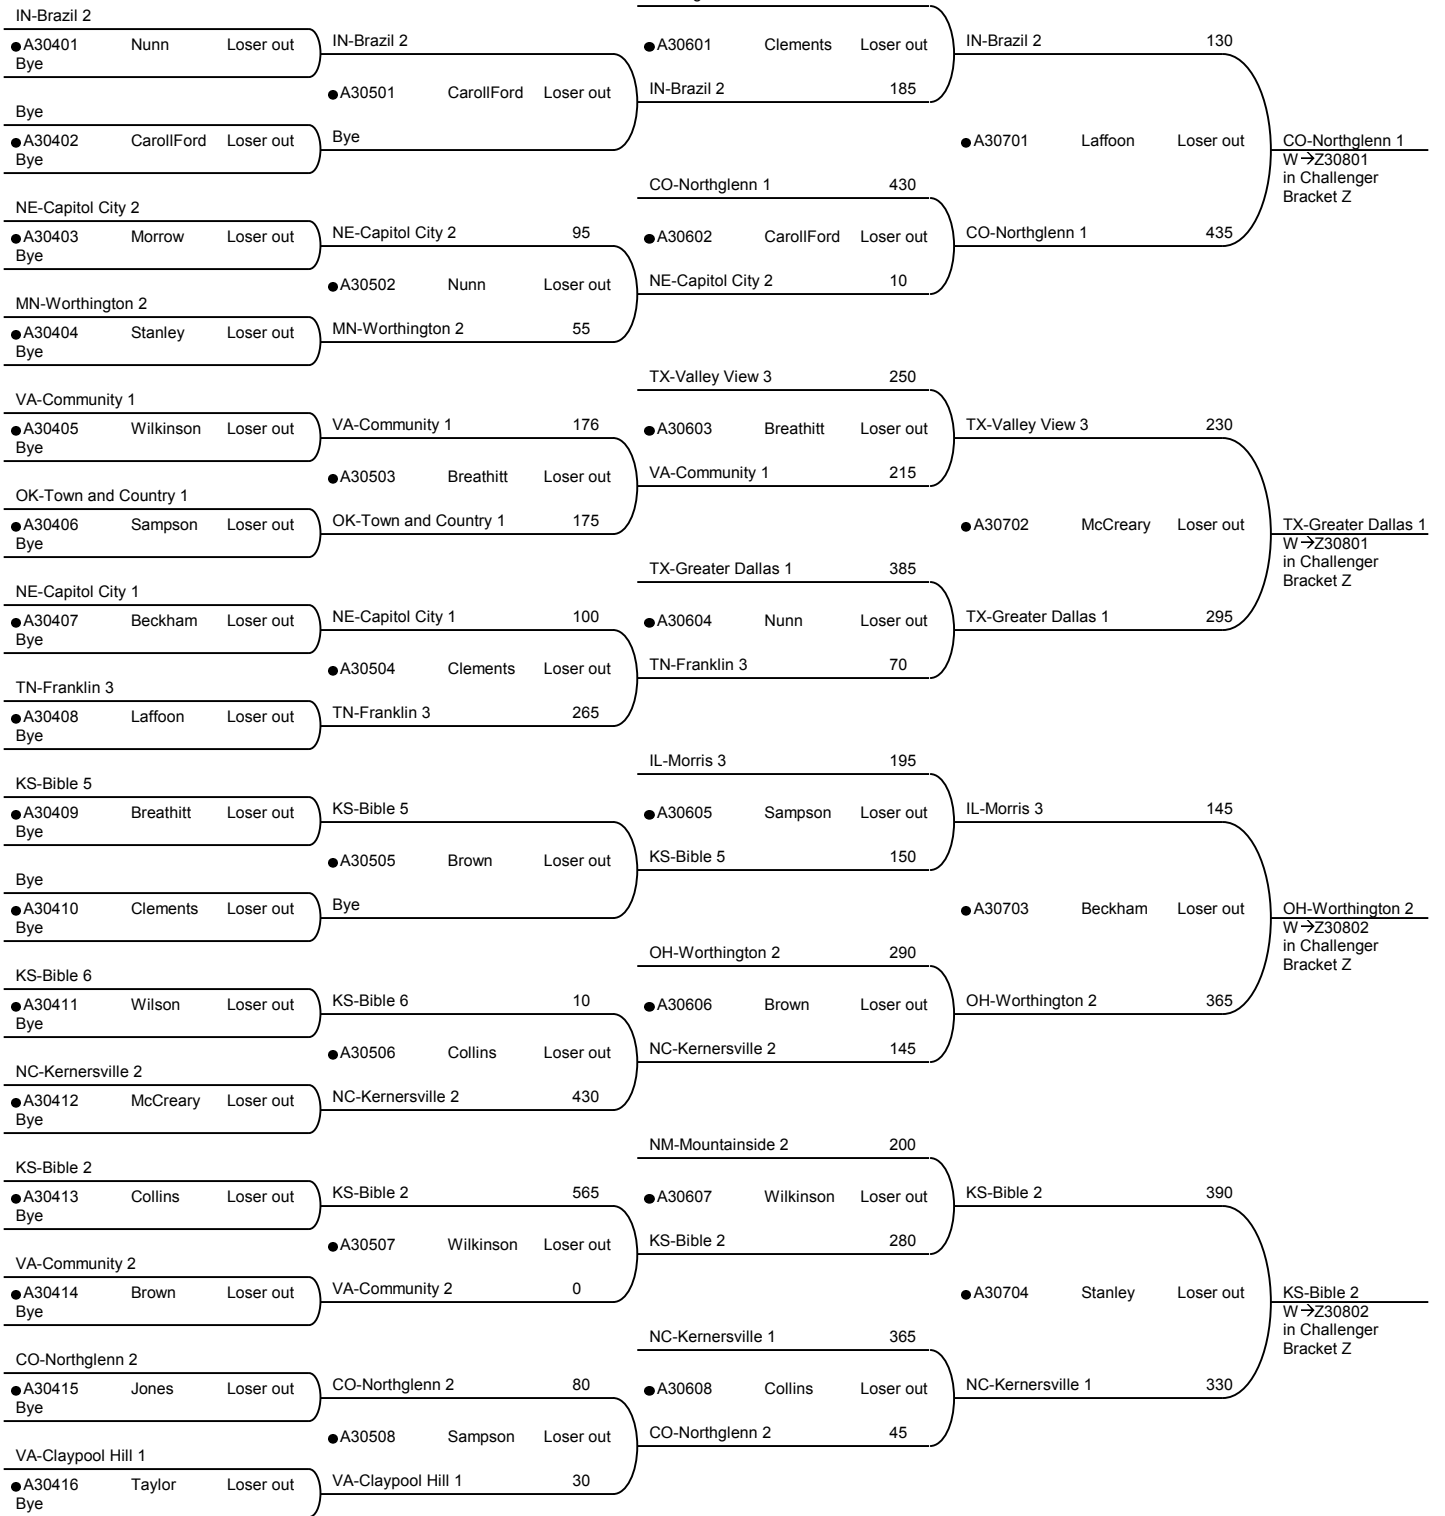

FL-Englewood 2 ● 210201 Breathitt L→A30409 Bye	KS-Bible 3 110 ● 210301 Clements L→B30409 FL-Englewood 2 420	FL-Englewood 2 80 ● 210401 Wilkinson L→A30601	KS-Bible 1 W→910506 in CHAMPIONSHIP Single Loss Bracket 9
Bye ● 210202 Clements L→A30410 Bye	KS-Bible 1 ● 210302 Breathitt L→B30410 Bye	KS-Bible 1 510	
IL-Morris 2 ● 210203 Wilson L→A30411 Bye	CO-Northglenn 1 340 ● 210303 McCreary L→B30411 IL-Morris 2 285	CO-Northglenn 1 230 ● 210402 Nunn L→A30602	KY-Southeast 2 W→910505 in CHAMPIONSHIP Single Loss Bracket 9
IN-New Brunswick 1 ● 210204 McCreary L→A30412 Bye	KY-Southeast 2 425 ● 210304 Wilson L→B30412 IN-New Brunswick 1 25	KY-Southeast 2 310	
MN-Worthington 1 ● 210205 Collins L→A30413 Bye	TX-Valley View 3 270 ● 210305 Brown L→B30413 MN-Worthington 1 95	TX-Valley View 3 145 ● 210403 Collins L→A30603	IA-Council Bluffs 1 W→910508 in CHAMPIONSHIP Single Loss Bracket 9
OH-Northside 2 ● 210206 Brown L→A30414 Bye	IA-Council Bluffs 1 665 ● 210306 Collins L→B30414 OH-Northside 2 65	IA-Council Bluffs 1 470	
KY-Southeast 3 ● 210207 Jones L→A30415 Bye	MN-Bear Creek 1 415 ● 210307 Taylor L→B30415 KY-Southeast 3 15	MN-Bear Creek 1 265 ● 210404 Breathitt L→A30604	MN-Bear Creek 1 W→910507 in CHAMPIONSHIP Single Loss Bracket 9
CO-Rocky Mountain 4 ● 210208 Taylor L→A30416 Bye	TX-Greater Dallas 1 310 ● 210308 Jones L→B30416 CO-Rocky Mountain 4 20	TX-Greater Dallas 1 240	

Round 6
Wed 10:30am

Round 8
Thu 08:30am

Round 10
Thu 09:45am

Round 12
Thu 11:00am

Round 14
Thu 01:45pm

Round 5
Wed 09:30am

Round 6
Wed 10:30am

Round 7
Wed 11:30am

Single Loss

Round 9
Thu 09:15am

Round 10
Thu 09:45am

Round 11
Thu 10:30am

Round 12
Thu 11:00am

Championship

Placement

**Round 4
Wed 08:30am**

**Round 5
Wed 10:00am**

**Round 6
Wed 11:00am**

**Round 7
Wed 11:30am**

Round 4
Wed 09:00am

Round 5
Wed 10:00am

Round 6
Wed 11:00am

Round 7
Wed 11:30am

Round 8
Thu 08:30am