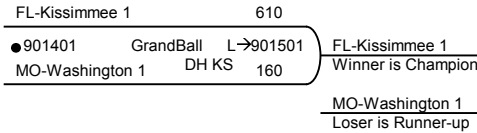

KS-Bible 5 ●410201 Breathitt L→B30409 Bye	KY-Southeast 4 295 ●410301 Breathitt L→A30409 KS-Bible 5 160	KY-Southeast 4 105 ●410401 Morrow L→B30601	VA-Mountain View 2 W→910514 in CHAMPIONSHIP Single Loss Bracket 9
Bye ●410202 Clements L→B30410 Bye	VA-Mountain View 2 ●410302 Clements L→A30410 Bye	VA-Mountain View 2 195	
KS-Bible 6 ●410203 Wilson L→B30411 Bye	OH-White Oak 1 305 ●410303 Wilson L→A30411 KS-Bible 6 55	OH-White Oak 1 55 ●410402 Beckham L→B30602	TN-Shanan 4 W→910513 in CHAMPIONSHIP Single Loss Bracket 9
NC-Kernersville 2 ●410204 McCreary L→B30412 Bye	TN-Shanan 4 495 ●410304 McCreary L→A30412 NC-Kernersville 2 65	TN-Shanan 4 590	
KS-Bible 2 ●410205 Collins L→B30413 Bye	IL-Morris 1 610 ●410305 Collins L→A30413 KS-Bible 2 105	IL-Morris 1 400 ●410403 Wilson L→B30603	IL-Morris 1 W→910516 in CHAMPIONSHIP Single Loss Bracket 9
VA-Community 2 ●410206 Brown L→B30414 Bye	MI-McBride 1 560 ●410306 Brown L→A30414 VA-Community 2 0	MI-McBride 1 235	
CO-Northglenn 2 ●410207 Jones L→B30415 Bye	IL-South Side 1 420 ●410307 Jones L→A30415 CO-Northglenn 2 50	IL-South Side 1 270 ●410404 Jones L→B30604	IL-South Side 1 W→910515 in CHAMPIONSHIP Single Loss Bracket 9
VA-Claypool Hill 1 ●410208 Taylor L→B30416 Bye	IN-Indian Creek 2 450 ●410308 Taylor L→A30416 VA-Claypool Hill 1 25	IN-Indian Creek 2 235	

Round 6
Wed 10:30am

Round 8
Thu 08:30am

Round 10
Thu 09:45am

Round 12
Thu 11:00am

Round 14
Thu 01:45pm

Round 5
Wed 09:30am

Round 6
Wed 10:30am

Round 7
Wed 11:30am