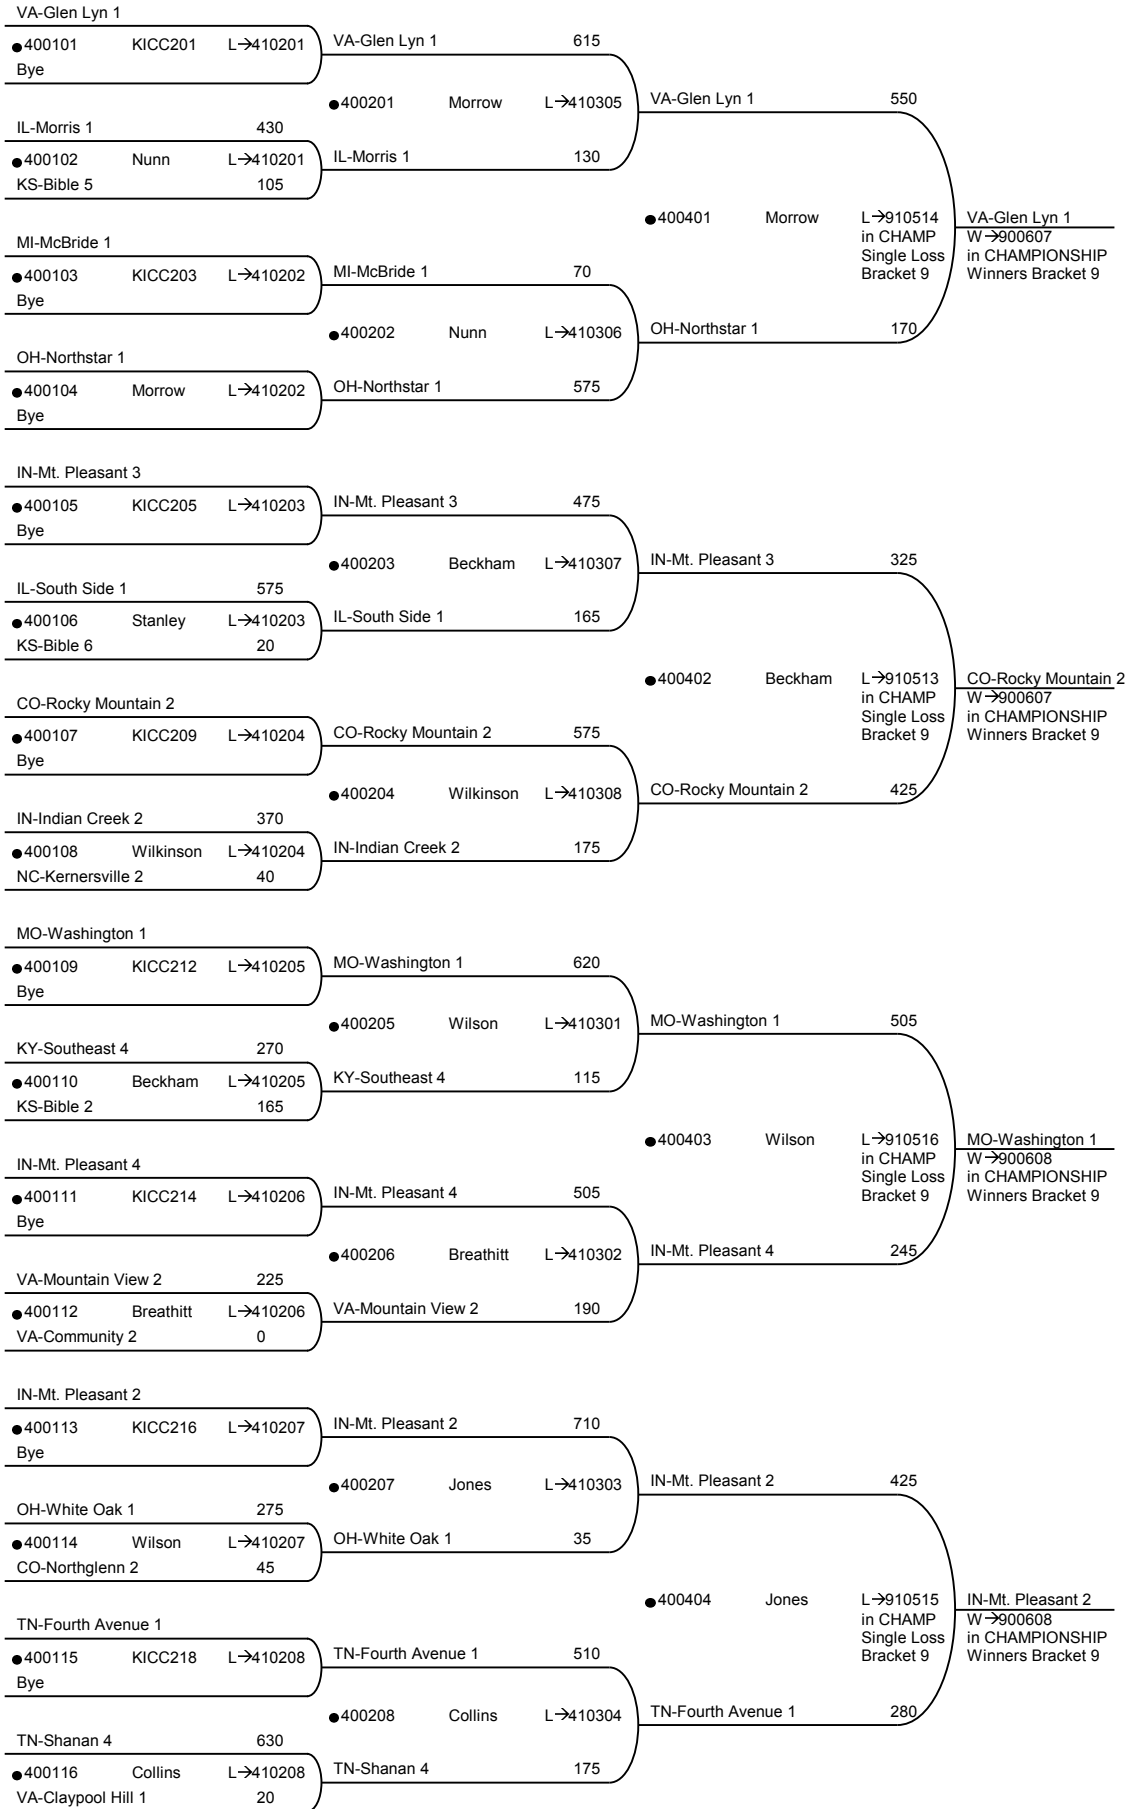

Round 1
Tue 10:00am

Round 2
Tue 11:00am

Round 4
Tue 02:30pm