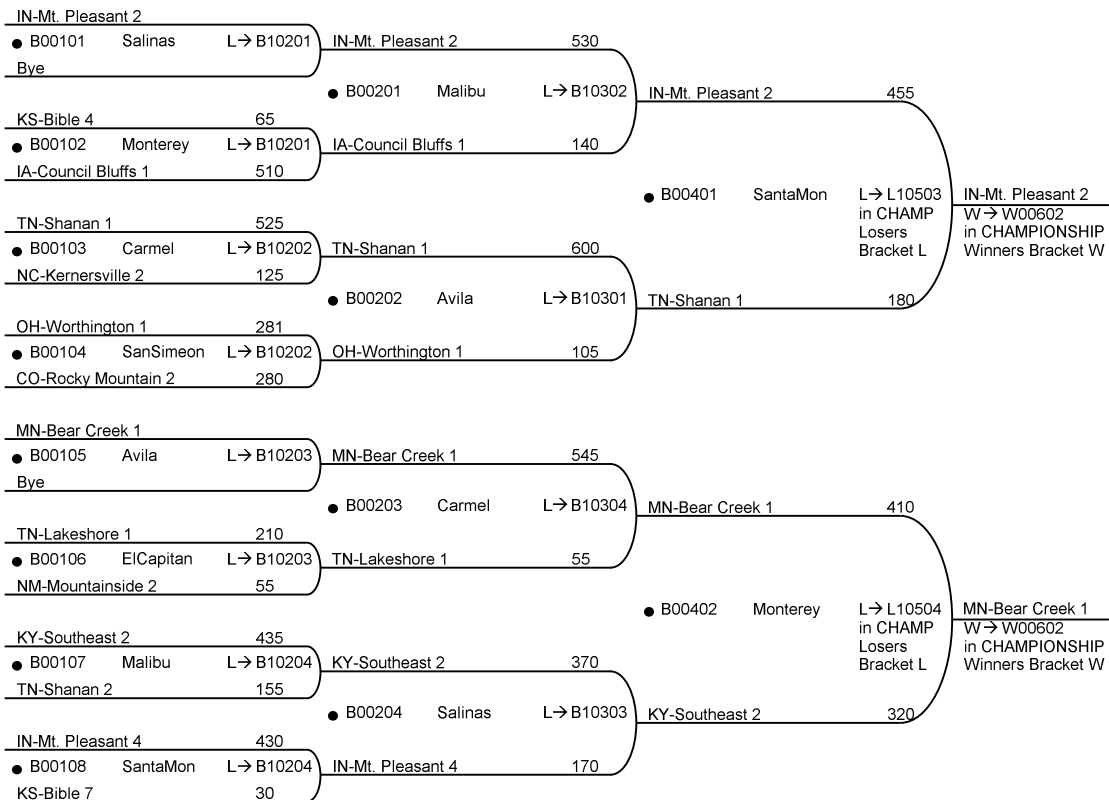

Round 1 Tue 08:30 AM

Round 2 Tue 10:00 AM

Round 4 Tue 01:30 PM