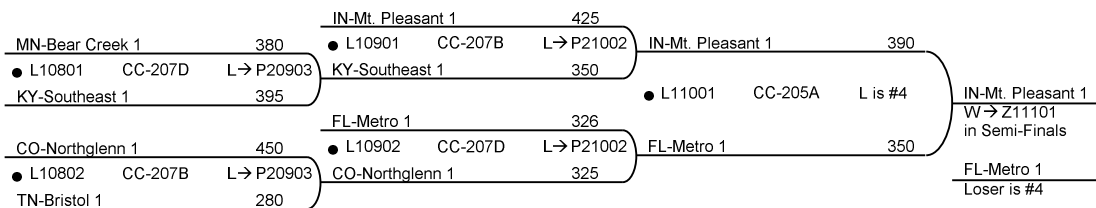

Round 8 Wed 10:30 AM

Round 9 Thu 09:00 AM

Round 10 Thu 09:45 AM