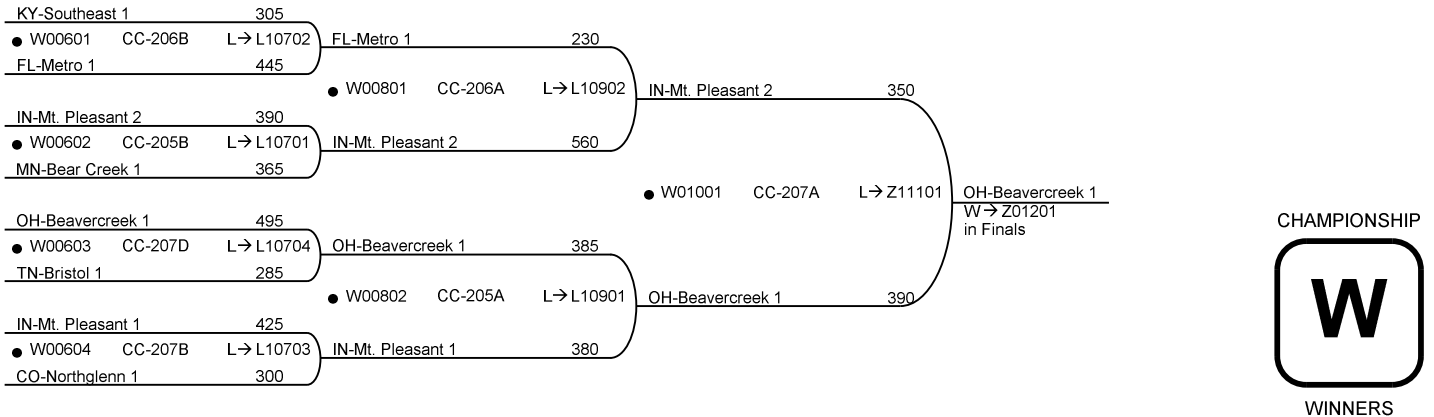

# 52nd National Bible Bowl

**Round 7**  
**Wed 10:00 AM**

**Round 8**  
**Wed 10:30 AM**

**Round 9**  
**Thu 09:00 AM**

**Round 10**  
**Thu 09:45 AM**

CHAMPIONSHIP

PLACEMENT

**Round 6**  
**Wed 09:30 AM**

**Round 8**  
**Wed 10:30 AM**

**Round 10**  
**Thu 09:45 AM**

CHAMPIONSHIP

WINNERS

**Round 11**  
**Thu 10:30 AM**

**Round 12**  
**Thu 01:00 PM**

CHAMPIONSHIP

SEMI- / FINALS