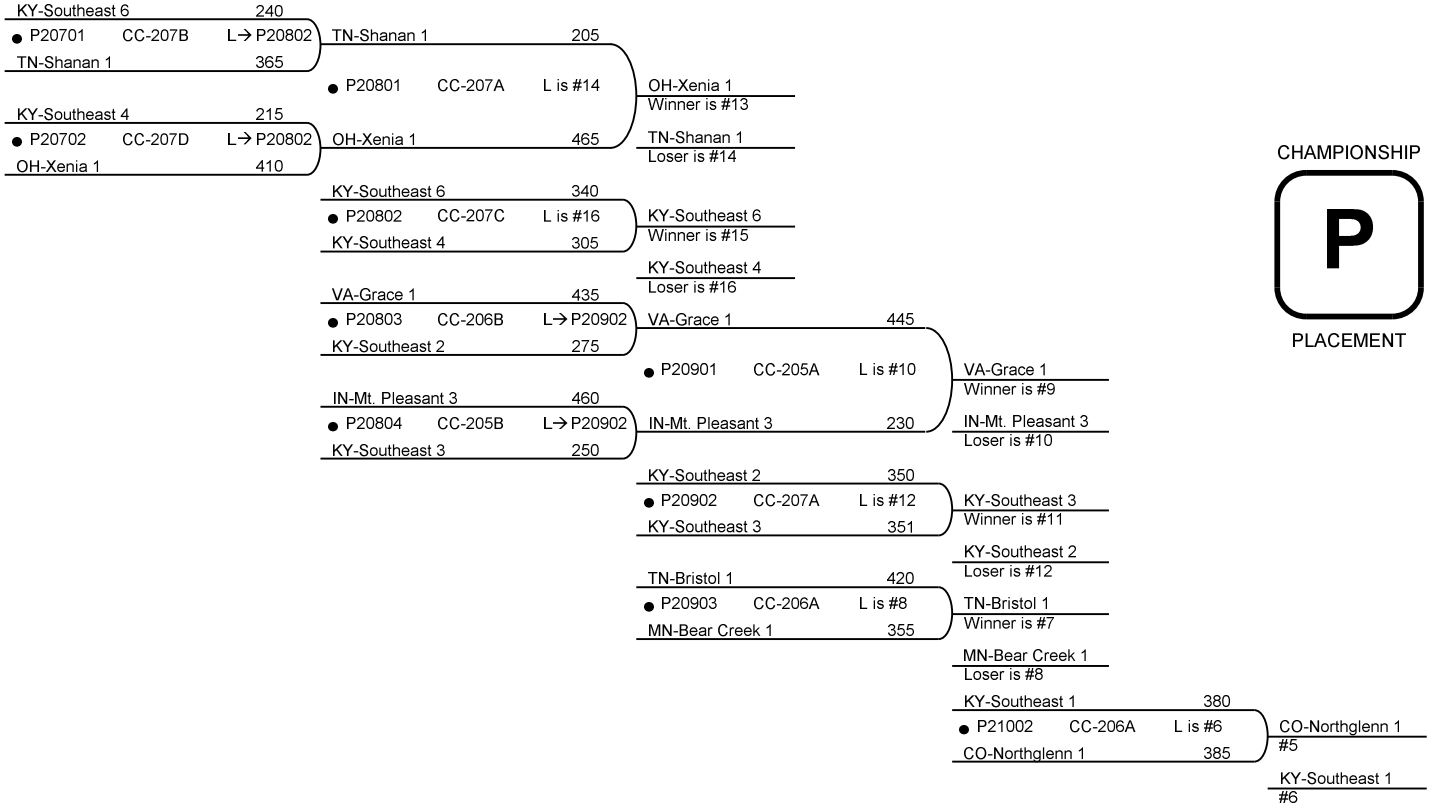

## Round 10 Thu 09:45 AM

CHAMPIONSHIP

LOSERS

# 52nd National Bible Bowl

**Round 7**  
**Wed 10:00 AM**

**Round 8**  
**Wed 10:30 AM**

**Round 9**  
**Thu 09:00 AM**

**Round 10**  
**Thu 09:45 AM**

CHAMPIONSHIP

PLACEMENT

**Round 6**  
**Wed 09:30 AM**