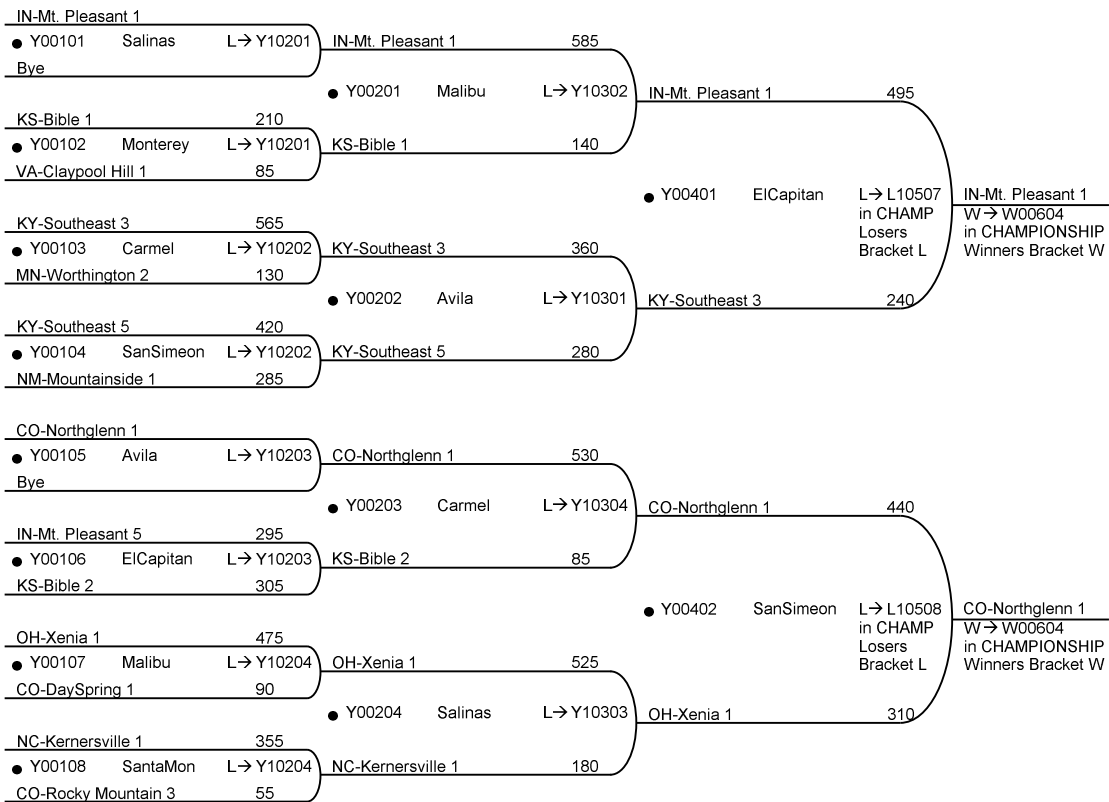

Round 1 Tue 09:30 AM

Round 2 Tue 10:30 AM

Round 4 Tue 01:30 PM