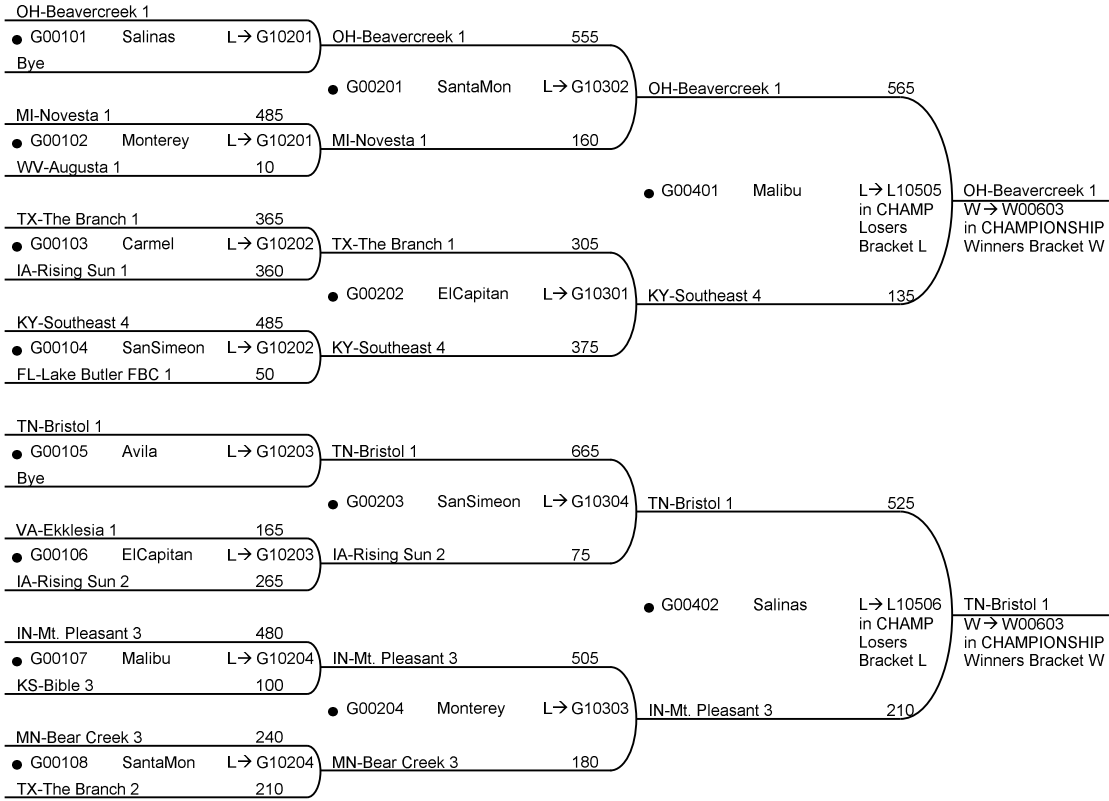

52nd National Bible Bowl

Round 1 Tue 09:00 AM

Round 2 Tue 10:30 AM

Round 4 Tue 01:30 PM