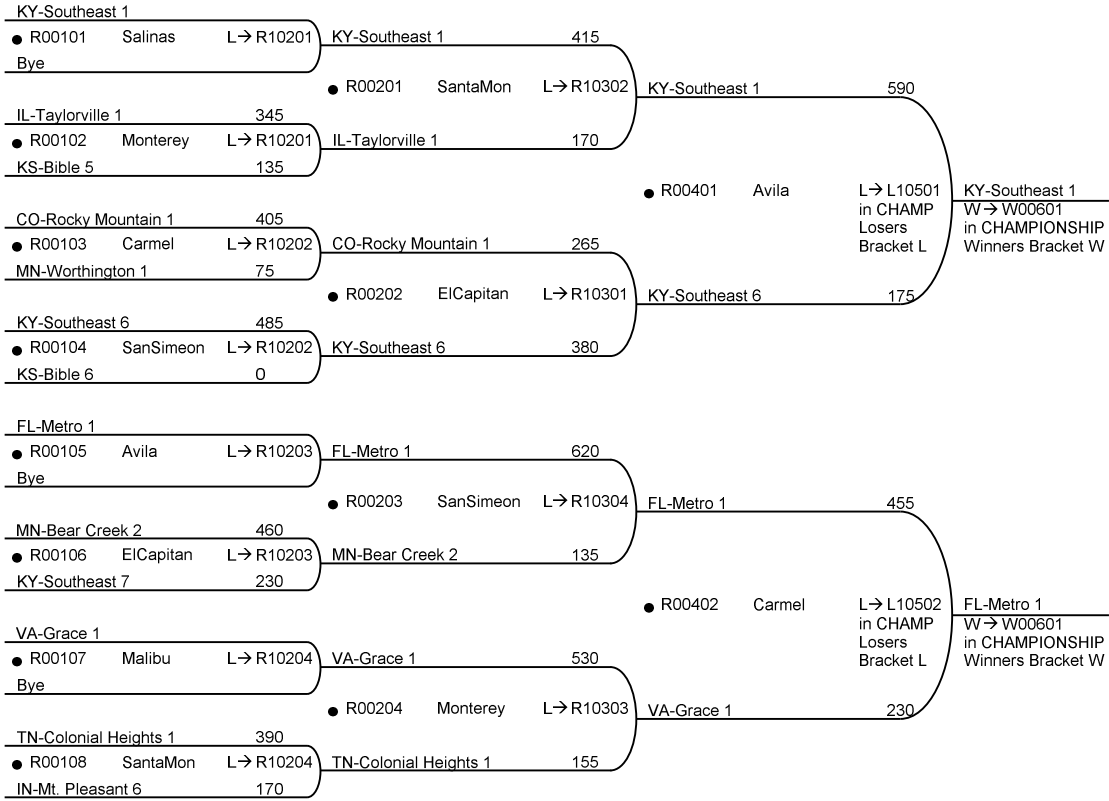

52nd National Bible Bowl

Round 1 Tue 08:00 AM

Round 2 Tue 10:00 AM

Round 4 Tue 01:30 PM