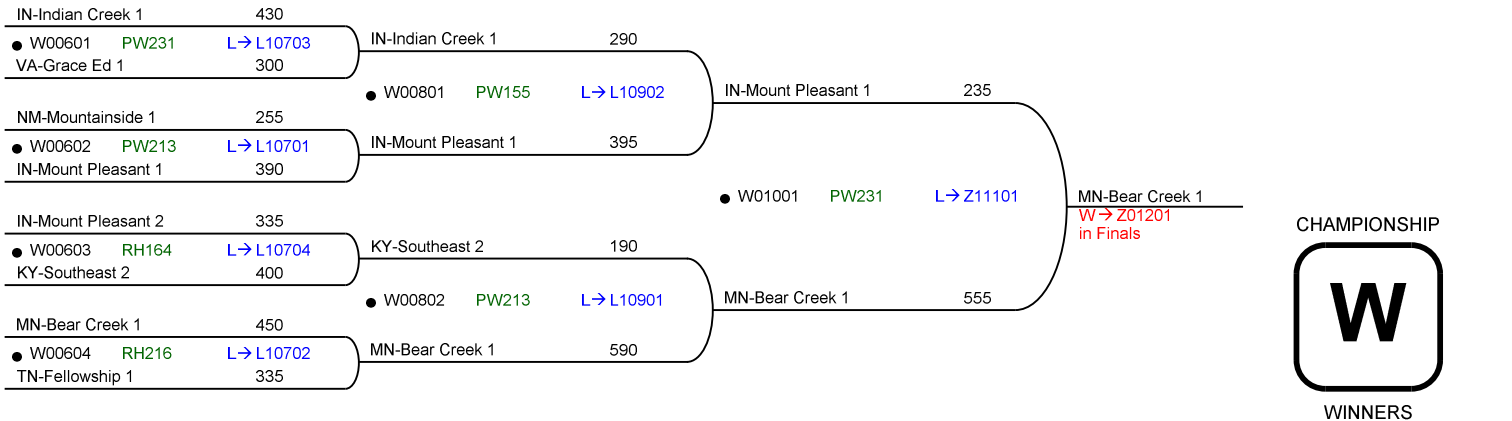

QUALIFIER

LOSERS

54th National Bible Bowl

Round 5 Wed 02:00 PM

Round 6 Wed 02:45 PM

Round 7 Wed 03:30 PM

Round 8 Thu 09:00 AM

Round 9 Thu 09:45 AM

Round 10 Thu 10:30 AM

CHAMPIONSHIP

LOSERS

54th National Bible Bowl

NAT.64.3

Round 7
Wed 03:30 PM

Round 8
Thu 09:00 AM

Round 9
Thu 09:45 AM

Round 10
Thu 10:30 AM

Round 6
Wed 02:45 PM

Round 8
Thu 09:00 AM

Round 10
Thu 10:30 AM

Round 11
Thu 11:15 AM

Round 12
Thu 01:30 PM

54th National Bible Bowl

NAT.64.3