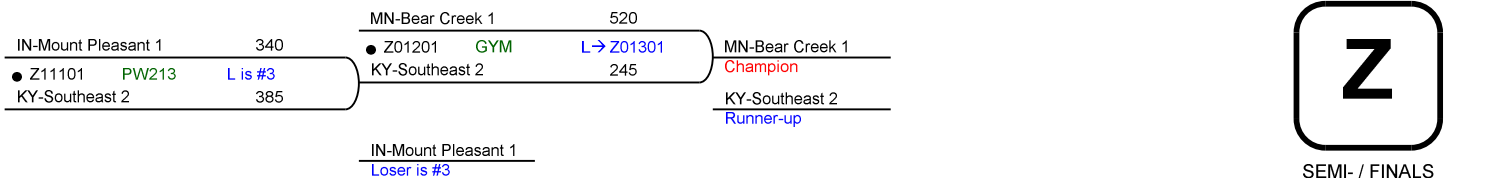

Round 10
Thu 10:30 AM

Round 6
Wed 02:45 PM

Round 8
Thu 09:00 AM

Round 10
Thu 10:30 AM

Round 11
Thu 11:15 AM

Round 12
Thu 01:30 PM

54th National Bible Bowl

NAT.64.3