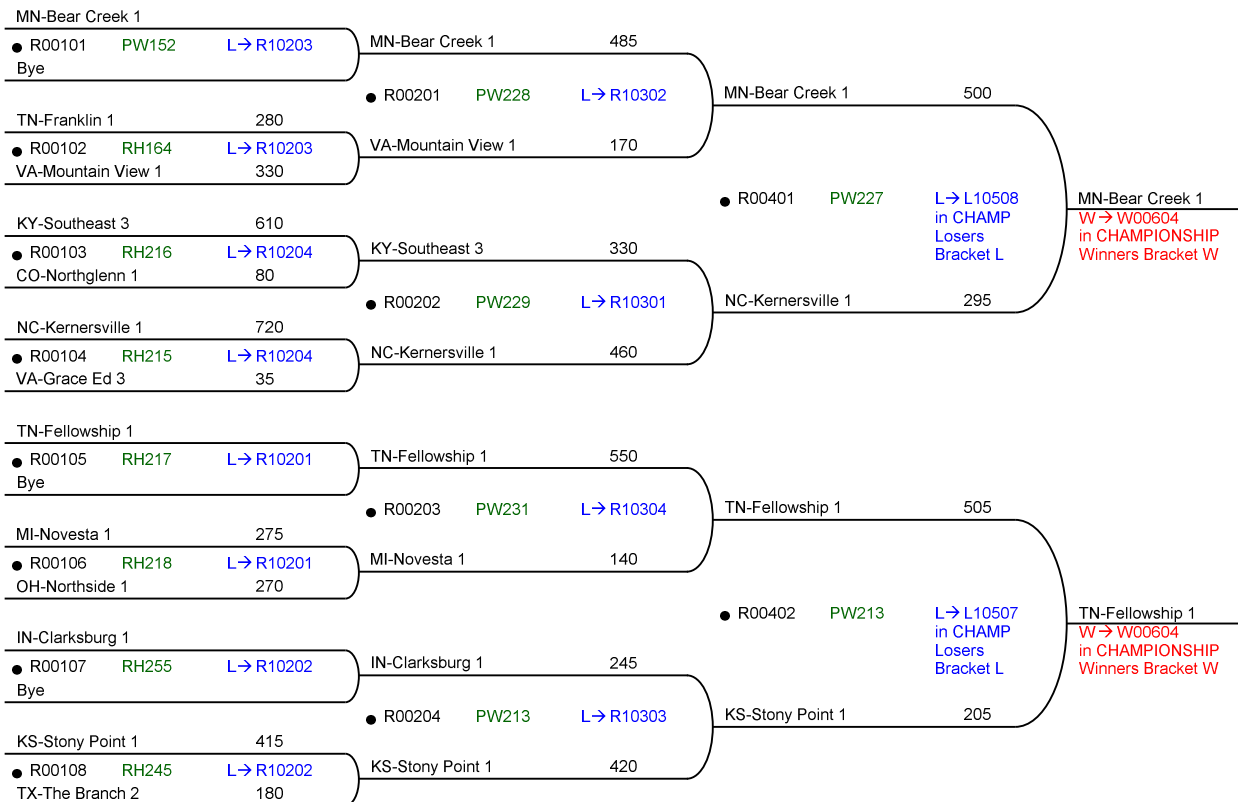

54th National Bible Bowl

NAT.64.3

Round 1 Wed 09:00 AM

Round 2 Wed 10:00 AM

Round 4 Wed 01:15 PM

Round 1 Wed 09:00 AM

Round 2 Wed 10:00 AM

Round 4 Wed 01:15 PM

54th National Bible Bowl

NAT.64.3

Round 1 Wed 09:30 AM

Round 2 Wed 10:00 AM

Round 4 Wed 01:15 PM

QUALIFIER

WINNERS

Round 1 Wed 09:30 AM

Round 2 Wed 10:00 AM

Round 4 Wed 01:15 PM

QUALIFIER

WINNERS

54th National Bible Bowl

NAT.64.3

Round 2 Wed 10:30 AM

Round 3 Wed 11:15 AM

Round 4 Wed 01:15 PM

<p>FL-Englewood 1</p> <ul style="list-style-type: none"> ● G10201 RH245 Loser out Bye 	<p>OH-Price Hill 1 530</p> <ul style="list-style-type: none"> ● G10301 PW152 L → D39102 FL-Englewood 1 135 	<p>OH-Price Hill 1 435</p> <ul style="list-style-type: none"> ● G10401 PW253 L → E39102 	<p>OH-Price Hill 1 W → L10506 in CHAMPIONSHIP Losers Bracket L</p>
<p>MN-Worthington 2</p> <ul style="list-style-type: none"> ● G10202 RH255 L → A39102 Bye 	<p>KY-Southeast 4 530</p> <ul style="list-style-type: none"> ● G10302 RH164 L → C39101 MN-Worthington 2 155 	<p>KY-Southeast 4 265</p>	
<p>WV-Augusta 1</p> <ul style="list-style-type: none"> ● G10203 RH218 Loser out Bye 	<p>VA-Grace Ed 4 330</p> <ul style="list-style-type: none"> ● G10303 RH215 L → D39101 WV-Augusta 1 185 	<p>VA-Grace Ed 4 135</p> <ul style="list-style-type: none"> ● G10402 PW226 L → E39101 	<p>MN-Bear Creek 2 W → L10505 in CHAMPIONSHIP Losers Bracket L</p>
<p>KS-Bible 2 185</p> <ul style="list-style-type: none"> ● G10204 RH217 L → A39101 KS-Bible 3 165 	<p>MN-Bear Creek 2 535</p> <ul style="list-style-type: none"> ● G10304 RH216 L → C39102 KS-Bible 2 15 	<p>MN-Bear Creek 2 460</p>	