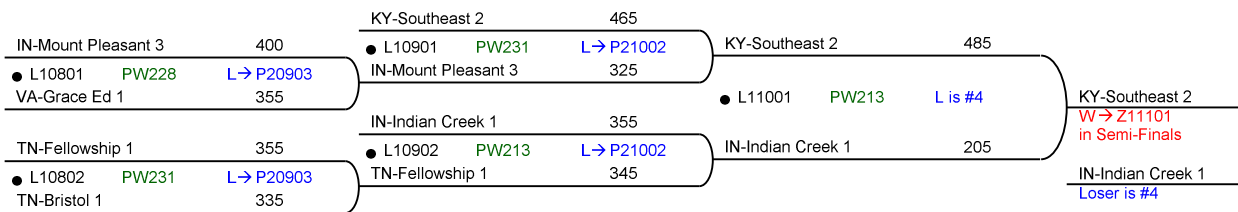

Round 8 Thu 09:00 AM

Round 9 Thu 09:45 AM

Round 10 Thu 10:30 AM