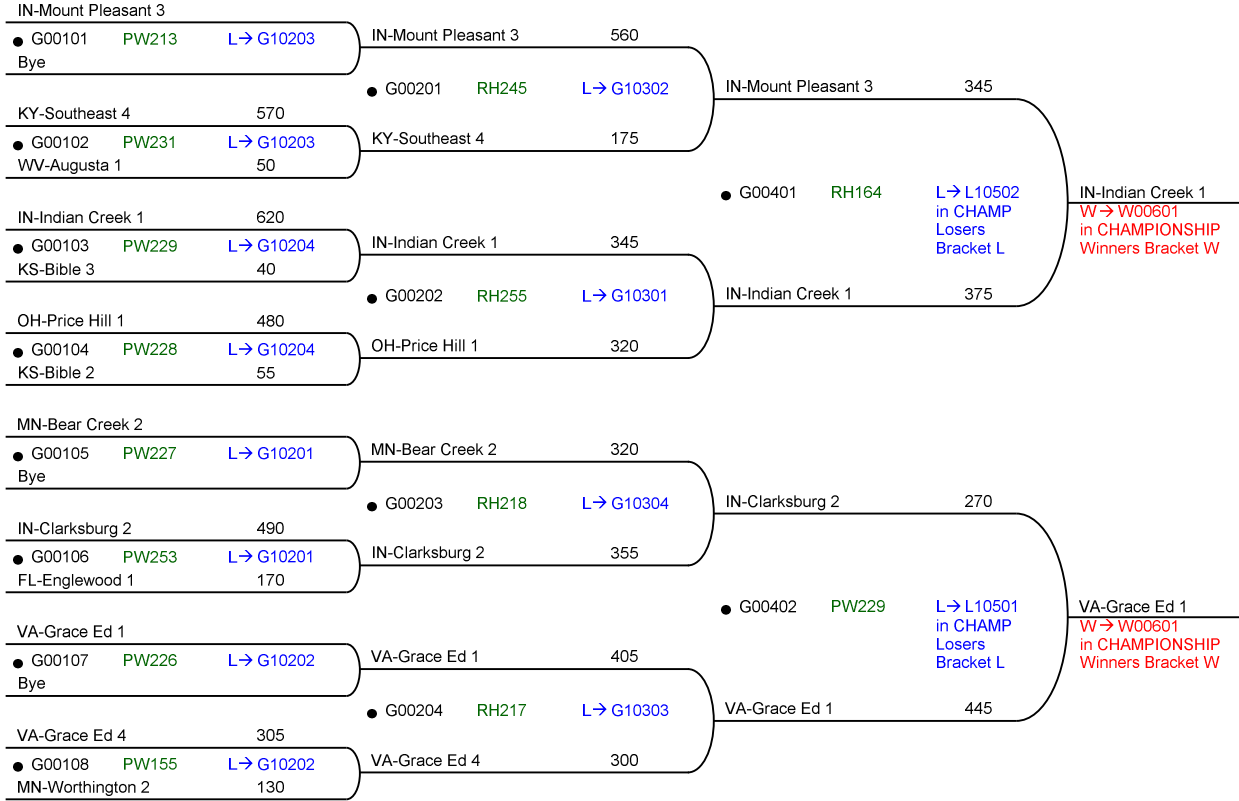

54th National Bible Bowl

NAT.64.3

Round 1 Wed 09:00 AM

Round 2 Wed 10:00 AM

Round 4 Wed 01:15 PM

Round 1 Wed 09:00 AM

Round 2 Wed 10:00 AM

Round 4 Wed 01:15 PM

54th National Bible Bowl

NAT.64.3

Round 1 Wed 09:30 AM

Round 2 Wed 10:00 AM

Round 4 Wed 01:15 PM

QUALIFIER

WINNERS

Round 1 Wed 09:30 AM

Round 2 Wed 10:00 AM

Round 4 Wed 01:15 PM

QUALIFIER

WINNERS

54th National Bible Bowl

NAT.64.3

Round 2 Wed 10:30 AM

Round 3 Wed 11:15 AM