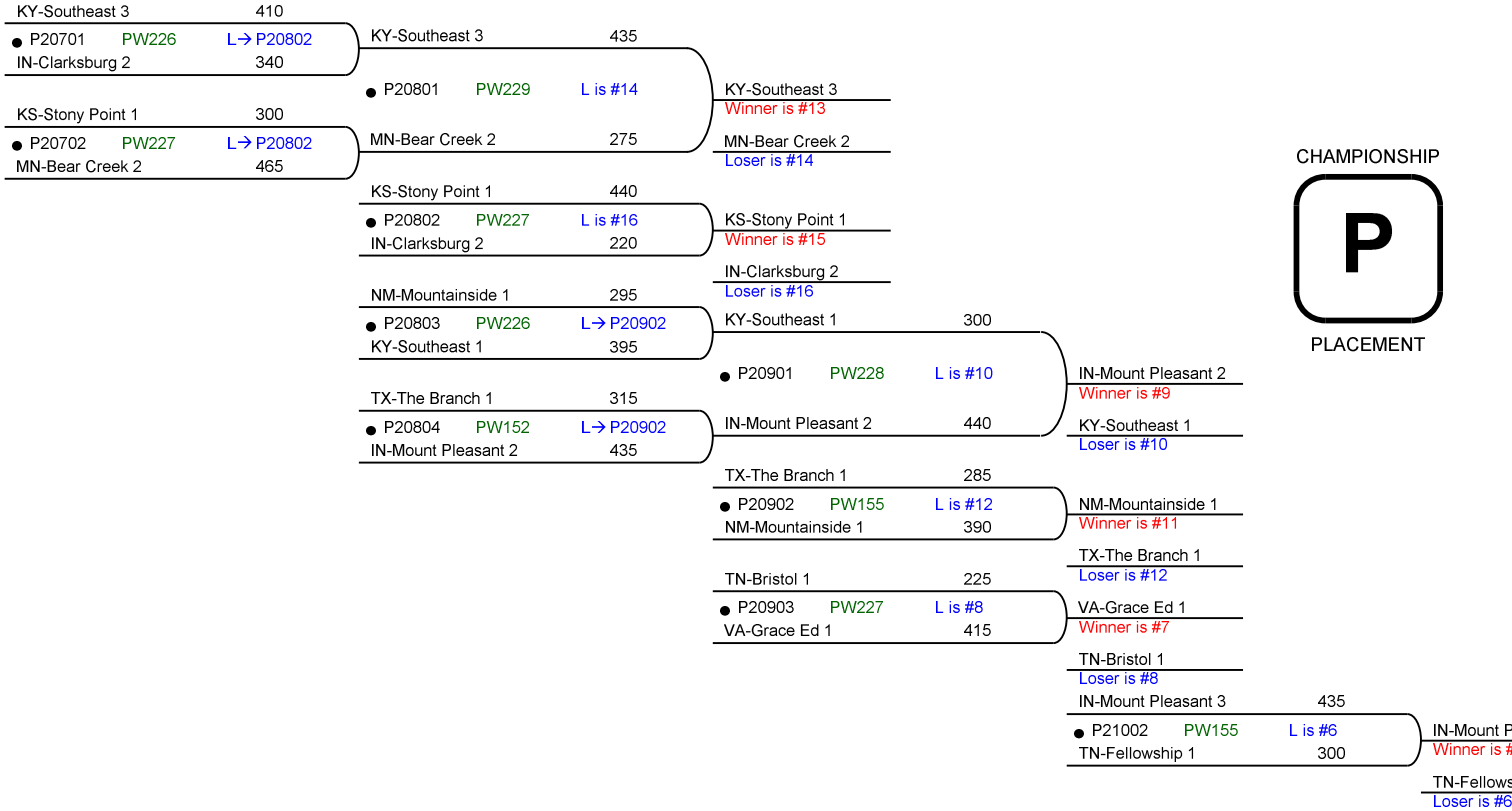

QUALIFIER

LOSERS

54th National Bible Bowl

Round 5 Wed 02:00 PM

Round 6 Wed 02:45 PM

Round 7 Wed 03:30 PM

Round 8 Thu 09:00 AM

Round 9 Thu 09:45 AM

Round 10 Thu 10:30 AM

CHAMPIONSHIP

LOSERS

54th National Bible Bowl

NAT.64.3

Round 7
Wed 03:30 PM

Round 8
Thu 09:00 AM

Round 9
Thu 09:45 AM

Round 10
Thu 10:30 AM

Round 6
Wed 02:45 PM

Round 8
Thu 09:00 AM

Round 10
Thu 10:30 AM

Round 11
Thu 11:15 AM

Round 12
Thu 01:30 PM

54th National Bible Bowl

NAT.64.3