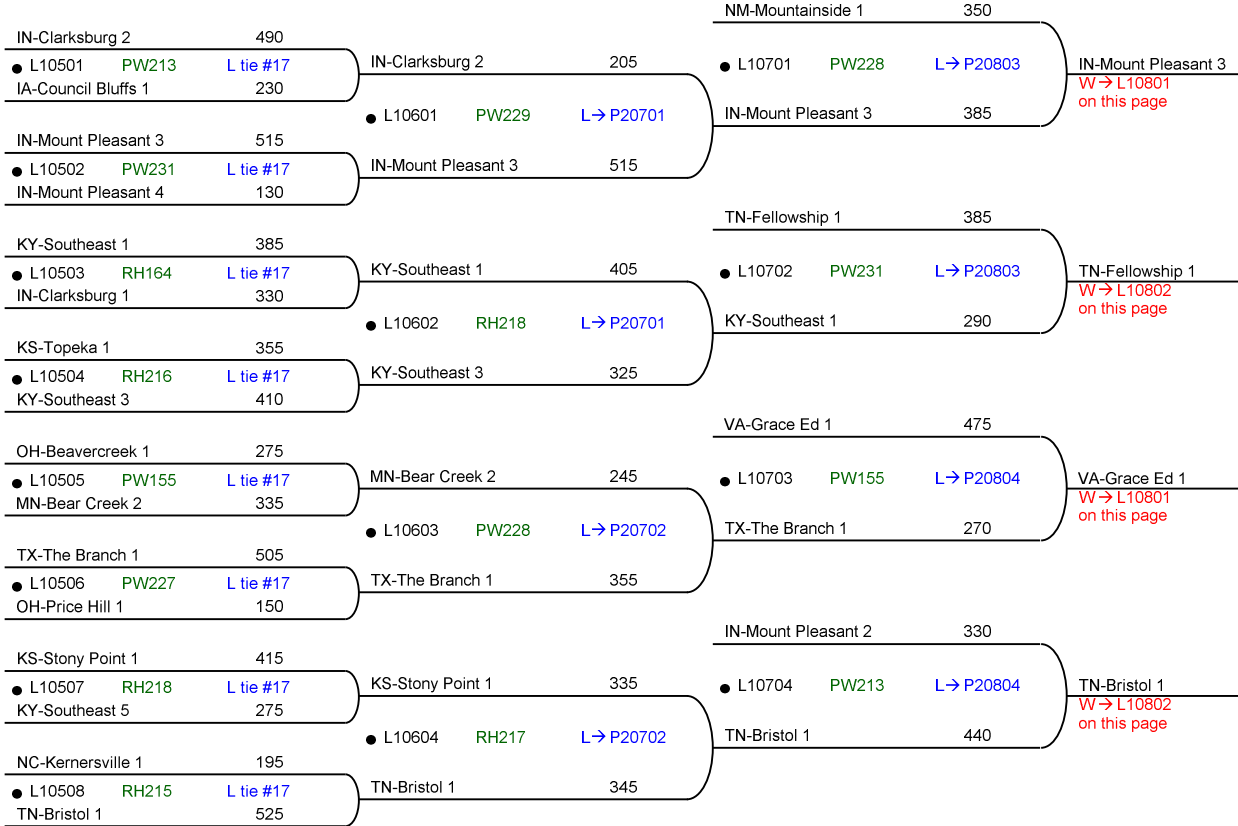

QUALIFIER

LOSERS

54th National Bible Bowl

Round 5 Wed 02:00 PM

Round 6 Wed 02:45 PM

Round 7 Wed 03:30 PM

Round 8 Thu 09:00 AM

Round 9 Thu 09:45 AM