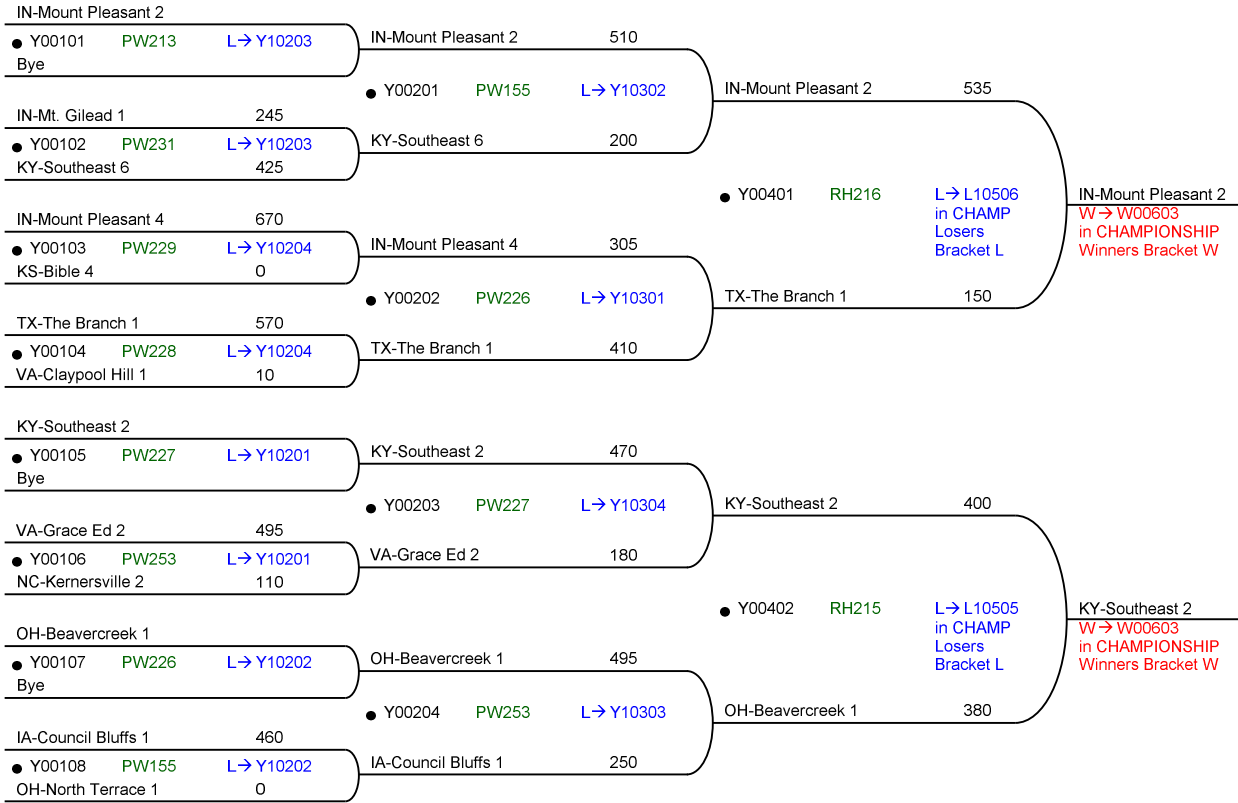

54th National Bible Bowl

NAT.64.3

Round 1 Wed 09:00 AM

Round 2 Wed 10:00 AM

Round 4 Wed 01:15 PM

Round 1 Wed 09:00 AM

Round 2 Wed 10:00 AM

Round 4 Wed 01:15 PM

54th National Bible Bowl

NAT.64.3

Round 1 Wed 09:30 AM

Round 2 Wed 10:00 AM

Round 4 Wed 01:15 PM

QUALIFIER

WINNERS

Round 1 Wed 09:30 AM

Round 2 Wed 10:00 AM

Round 4 Wed 01:15 PM

QUALIFIER

WINNERS

54th National Bible Bowl

NAT.64.3

Round 2 Wed 10:30 AM

Round 3 Wed 11:15 AM