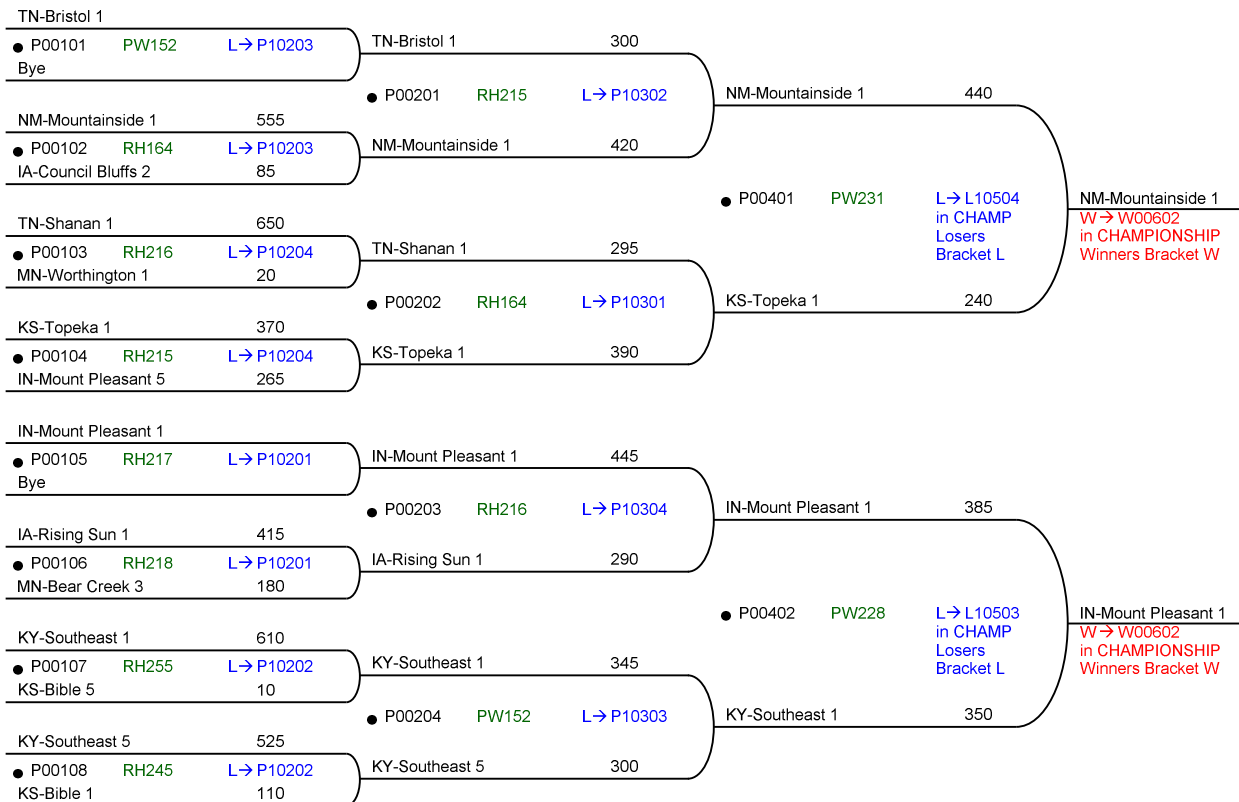

54th National Bible Bowl

NAT.64.3

Round 1 Wed 09:00 AM

Round 2 Wed 10:00 AM

Round 4 Wed 01:15 PM

Round 1 Wed 09:00 AM

Round 2 Wed 10:00 AM

Round 4 Wed 01:15 PM

54th National Bible Bowl

NAT.64.3

Round 1 Wed 09:30 AM

Round 2 Wed 10:00 AM

Round 4 Wed 01:15 PM

QUALIFIER

WINNERS

Round 1 Wed 09:30 AM

Round 2 Wed 10:00 AM

Round 4 Wed 01:15 PM

QUALIFIER

WINNERS

54th National Bible Bowl

NAT.64.3

Round 2 Wed 10:30 AM

Round 3 Wed 11:15 AM