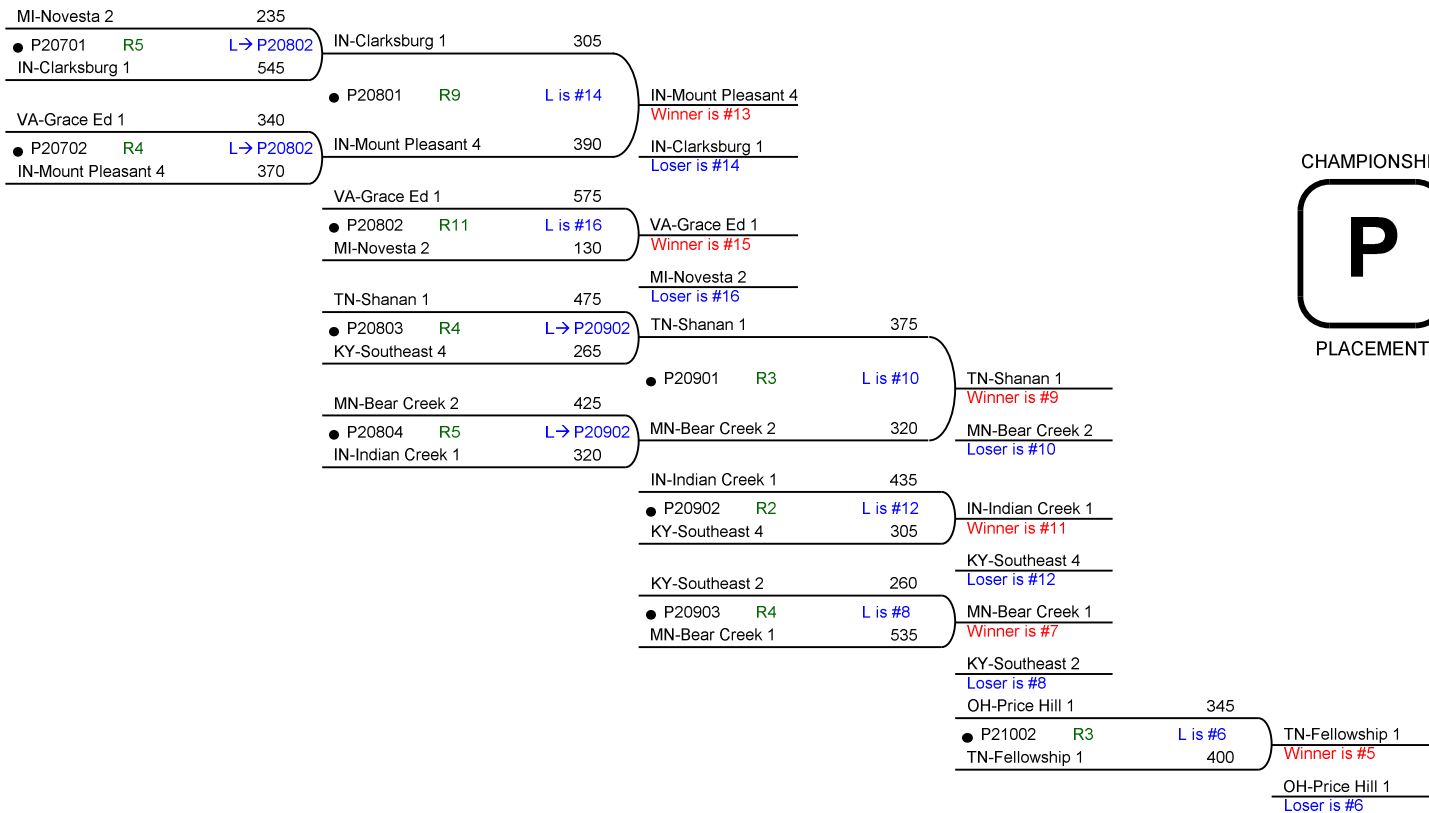

QUALIFIER

LOSERS

IN-Mount Pleasant 7 ● R10201 R7 L→ E39103 BYE	VA-Grace Ed 2 270 ● R10301 R5 L→ B39103 IN-Mount Pleasant 7 315	IN-Mount Pleasant 7 250 ● R10401 R1 L→ A39103	KY-Southeast 5 W→ L10504 in CHAMPIONSHIP Losers Bracket L
WV-Augusta 1 ● R10202 R9 L→ D39103 BYE	KY-Southeast 5 390 ● R10302 R7 L→ C39104 WV-Augusta 1 215	KY-Southeast 5 320	
IN-Clarksburg 3 ● R10203 R10 L→ E39104 BYE	IN-Mt Gilead 2 360 ● R10303 R3 L→ B39104 IN-Clarksburg 3 225	IN-Mt Gilead 2 170 ● R10402 R16 L→ A39104	MI-Novesta 2 W→ L10503 in CHAMPIONSHIP Losers Bracket L
OH-Northside 1 420 ● R10204 R3 L→ D39104 IA-Council Bluffs 1 230	MI-Novesta 2 450 ● R10304 R14 L→ C39103 OH-Northside 1 135	MI-Novesta 2 425	

QUALIFIER

LOSERS

55th National Bible Bowl

NAT.64.4

Round 5 Wed 02:00p

Round 6 Wed 02:45p

Round 7 Thu 09:30a

Round 8 Thu 10:15a

Round 9 Thu 11:00a

Round 10 Thu 01:15p

CHAMPIONSHIP

LOSERS

55th National Bible Bowl

NAT.64.4

Round 7
Thu 09:30a

Round 8
Thu 10:15a

Round 9
Thu 11:00a

Round 10
Thu 01:15p

CHAMPIONSHIP
P
PLACEMENT

Round 6
Wed 02:45p

Round 8
Thu 10:15a

Round 10
Thu 01:15p

CHAMPIONSHIP
W
WINNERS

Round 11
Thu 02:00p