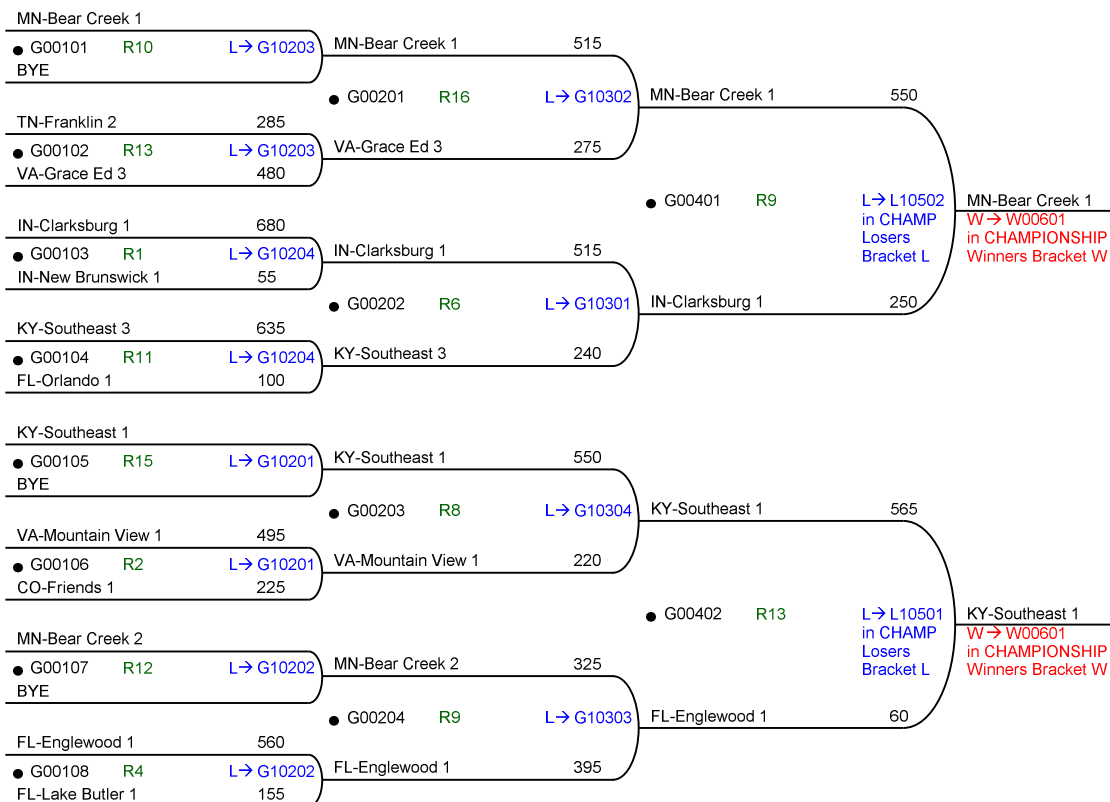

55th National Bible Bowl

Round 1 Wed 09:30a

Round 2 Wed 10:30a

Round 4 Wed 01:15p

Round 1 Wed 09:30a

Round 2 Wed 10:30a

Round 4 Wed 01:15p

55th National Bible Bowl

NAT.64.4

Round 1 Wed 10:00a

Round 2 Wed 10:30a

Round 4 Wed 01:15p

QUALIFIER

WINNERS

Round 1 Wed 10:00a

Round 2 Wed 10:30a

Round 4 Wed 01:15p

QUALIFIER

WINNERS

55th National Bible Bowl

NAT.64.4

Round 2 Wed 11:00a

Round 3 Wed 11:30a

Round 4 Wed 01:15p