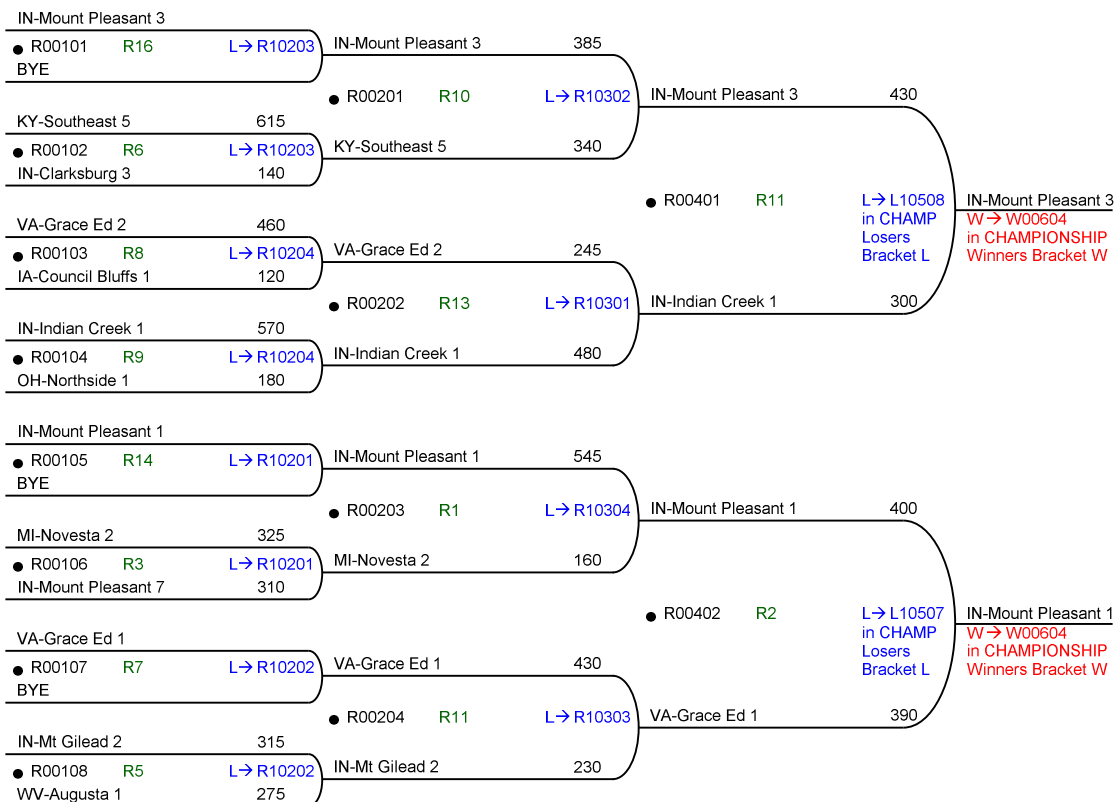

NAT.64.4

Round 1 Wed 10:00a

Round 2 Wed 10:30a

Round 4 Wed 01:15p

QUALIFIER

WINNERS

Round 1 Wed 10:00a

Round 2 Wed 10:30a

Round 4 Wed 01:15p

QUALIFIER

WINNERS

55th National Bible Bowl

NAT.64.4

Round 2 Wed 11:00a

Round 3 Wed 11:30a

Round 4 Wed 01:15p

CO-Friends 1 ● G10201 R1 L→ E39101 BYE	KY-Southeast 3 260 ● G10301 R11 L→ B39102 CO-Friends 1 330	CO-Friends 1 200 ● G10401 R7 L→ A39102	VA-Grace Ed 3 W→ L10506 in CHAMPIONSHIP Losers Bracket L
FL-Lake Butler 1 ● G10202 R11 L→ D39102 BYE	VA-Grace Ed 3 540 ● G10302 R1 L→ C39101 FL-Lake Butler 1 70	VA-Grace Ed 3 380	
TN-Franklin 2 ● G10203 R14 L→ E39102 BYE	MN-Bear Creek 2 530 ● G10303 R13 L→ B39101 TN-Franklin 2 180	MN-Bear Creek 2 470 ● G10402 R15 L→ A39101	MN-Bear Creek 2 W→ L10505 in CHAMPIONSHIP Losers Bracket L
FL-Orlando 1 285 ● G10204 R13 L→ D39101 IN-New Brunswick 1 275	VA-Mountain View 1 385 ● G10304 R10 L→ C39102 FL-Orlando 1 135	VA-Mountain View 1 280	