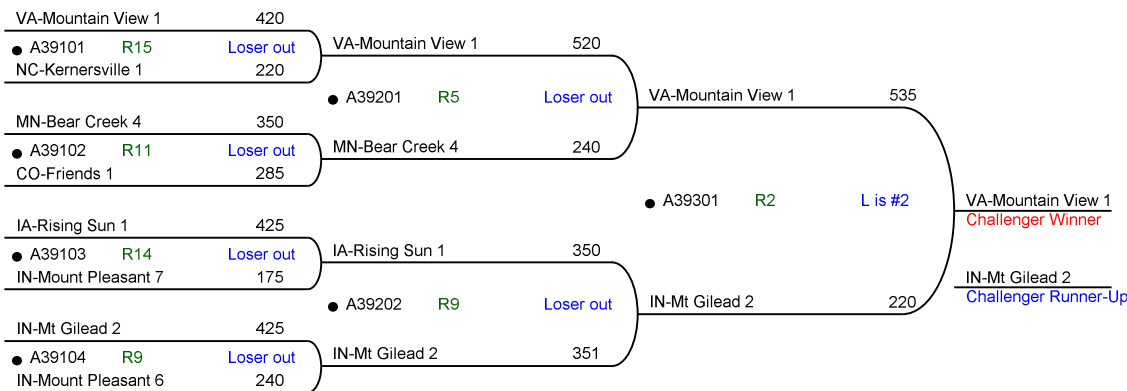

Round 9
Thu 11:00a

Round 10
Thu 01:15p

CHAMPIONSHIP
P
PLACEMENT

Round 6
Wed 02:45p

Round 8
Thu 10:15a

Round 10
Thu 01:15p

CHAMPIONSHIP
W
WINNERS

Round 11
Thu 02:00p

Round 12
Thu 02:45p

Round 13
Thu 03:15p

CHAMPIONSHIP
Z
SEMI- / FINALS

55th National Bible Bowl

NAT.64.4

Challenger 1 Thu 09:30a

Challenger 2 Thu 11:00a

Challenger 3 Thu 01:15p