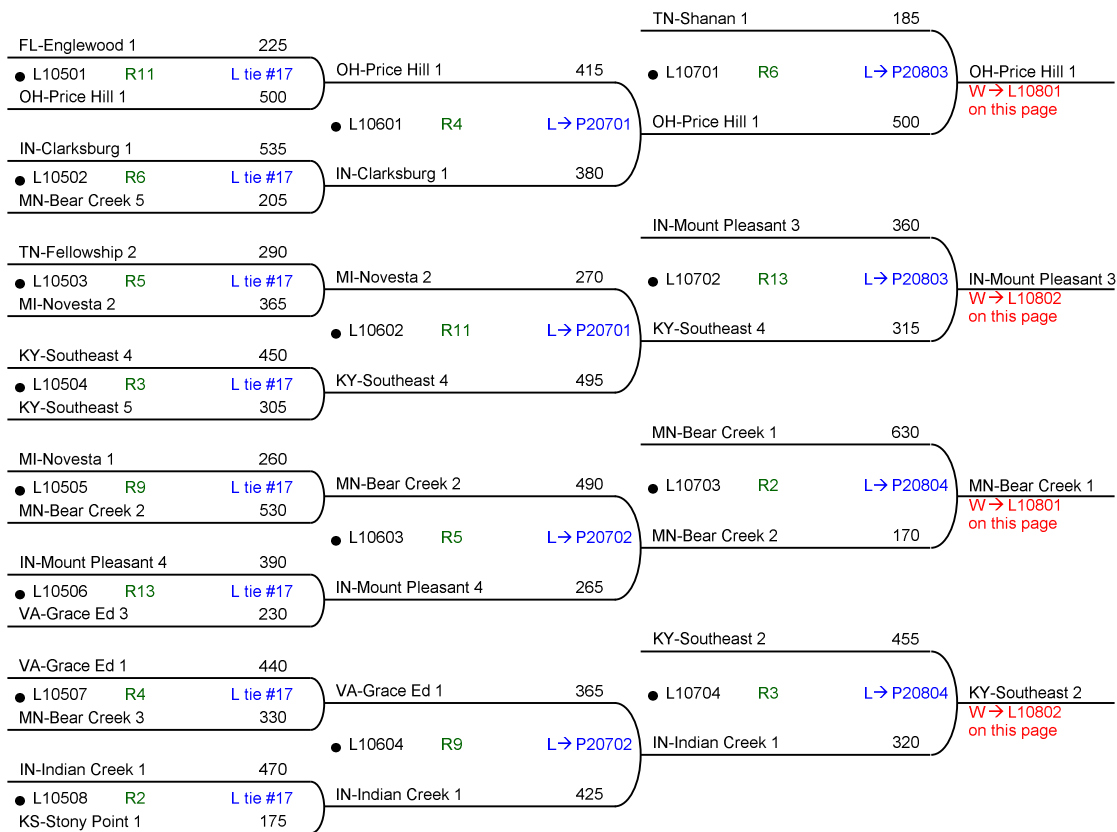

QUALIFIER

LOSERS

IN-Mount Pleasant 7 ● R10201 R7 L→ E39103 BYE	VA-Grace Ed 2 270 ● R10301 R5 L→ B39103 IN-Mount Pleasant 7 315	IN-Mount Pleasant 7 250 ● R10401 R1 L→ A39103	KY-Southeast 5 W→ L10504 in CHAMPIONSHIP Losers Bracket L
WV-Augusta 1 ● R10202 R9 L→ D39103 BYE	KY-Southeast 5 390 ● R10302 R7 L→ C39104 WV-Augusta 1 215	KY-Southeast 5 320	
IN-Clarksburg 3 ● R10203 R10 L→ E39104 BYE	IN-Mt Gilead 2 360 ● R10303 R3 L→ B39104 IN-Clarksburg 3 225	IN-Mt Gilead 2 170 ● R10402 R16 L→ A39104	MI-Novesta 2 W→ L10503 in CHAMPIONSHIP Losers Bracket L
OH-Northside 1 420 ● R10204 R3 L→ D39104 IA-Council Bluffs 1 230	MI-Novesta 2 450 ● R10304 R14 L→ C39103 OH-Northside 1 135	MI-Novesta 2 425	

QUALIFIER

LOSERS

55th National Bible Bowl

NAT.64.4

Round 5 Wed 02:00p

Round 6 Wed 02:45p

Round 7 Thu 09:30a

Round 8 Thu 10:15a

Round 9 Thu 11:00a

Round 10 Thu 01:15p

CHAMPIONSHIP

LOSERS

55th National Bible Bowl

NAT.64.4

Round 7
Thu 09:30a

Round 8
Thu 10:15a

Round 9
Thu 11:00a

Round 10
Thu 01:15p

CHAMPIONSHIP
P
PLACEMENT

Round 6
Wed 02:45p

Round 8
Thu 10:15a

Round 10
Thu 01:15p

CHAMPIONSHIP
W
WINNERS

Round 11
Thu 02:00p