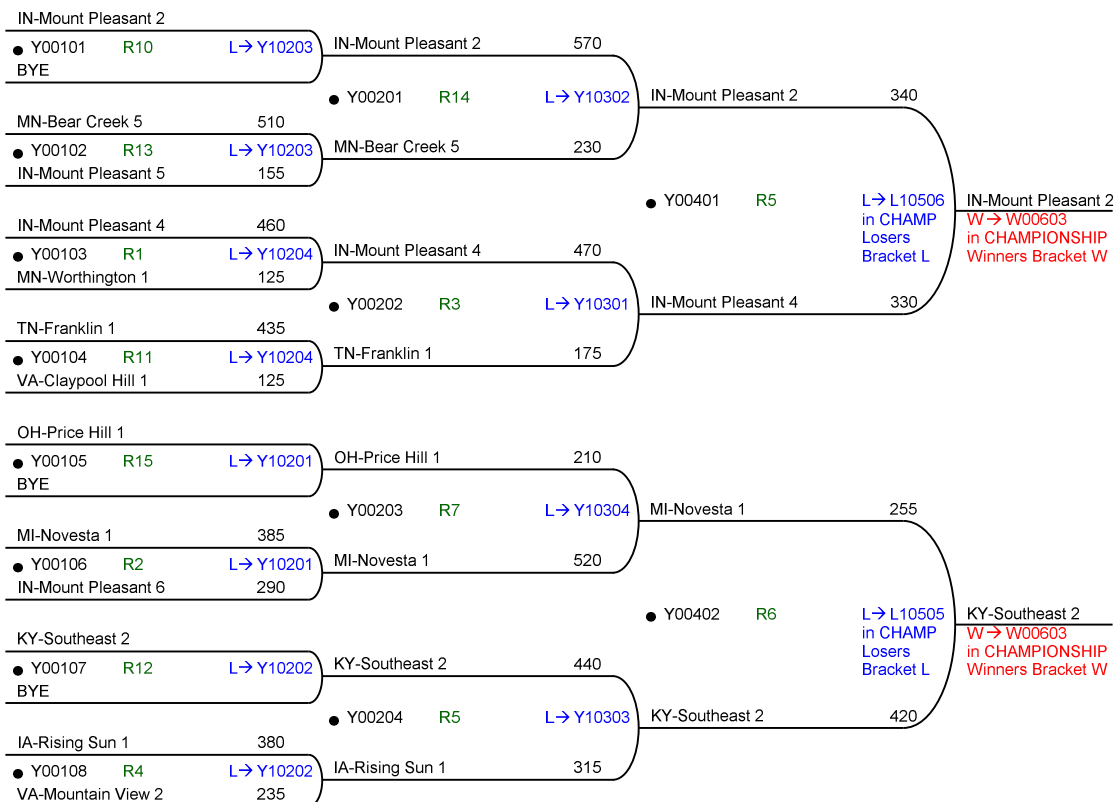

55th National Bible Bowl

Round 1 Wed 09:30a

Round 2 Wed 10:30a

Round 4 Wed 01:15p

Round 1 Wed 09:30a

Round 2 Wed 10:30a

Round 4 Wed 01:15p

55th National Bible Bowl

NAT.64.4

Round 1 Wed 10:00a

Round 2 Wed 10:30a

Round 4 Wed 01:15p

QUALIFIER

WINNERS

Round 1 Wed 10:00a

Round 2 Wed 10:30a

Round 4 Wed 01:15p

QUALIFIER

WINNERS

55th National Bible Bowl

NAT.64.4

Round 2 Wed 11:00a

Round 3 Wed 11:30a

Round 4 Wed 01:15p