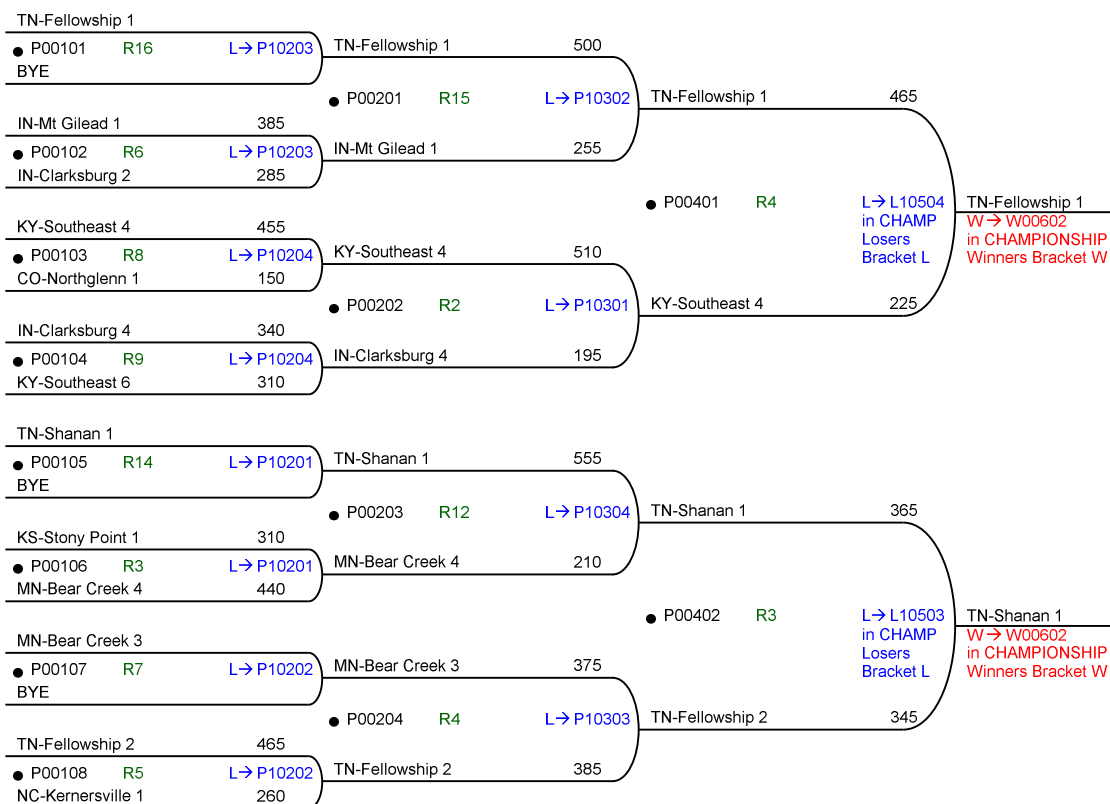

55th National Bible Bowl

Round 1 Wed 09:30a

Round 2 Wed 10:30a

Round 4 Wed 01:15p

Round 1 Wed 09:30a

Round 2 Wed 10:30a

Round 4 Wed 01:15p

55th National Bible Bowl

NAT.64.4

Round 1 Wed 10:00a

Round 2 Wed 10:30a

Round 4 Wed 01:15p

QUALIFIER

WINNERS

Round 1 Wed 10:00a

Round 2 Wed 10:30a

Round 4 Wed 01:15p

QUALIFIER

WINNERS

55th National Bible Bowl

NAT.64.4

Round 2 Wed 11:00a

Round 3 Wed 11:30a

Round 4 Wed 01:15p