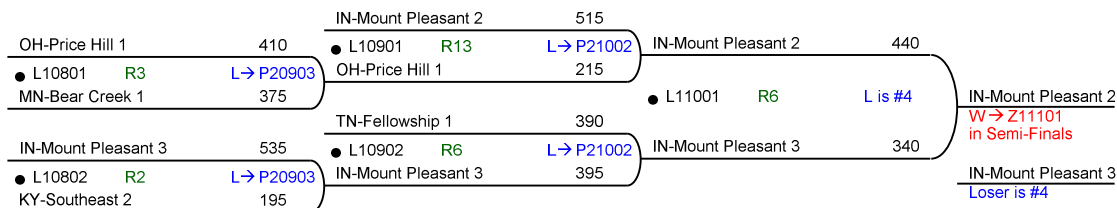

Round 8 Thu 10:15a

Round 9 Thu 11:00a

Round 10 Thu 01:15p