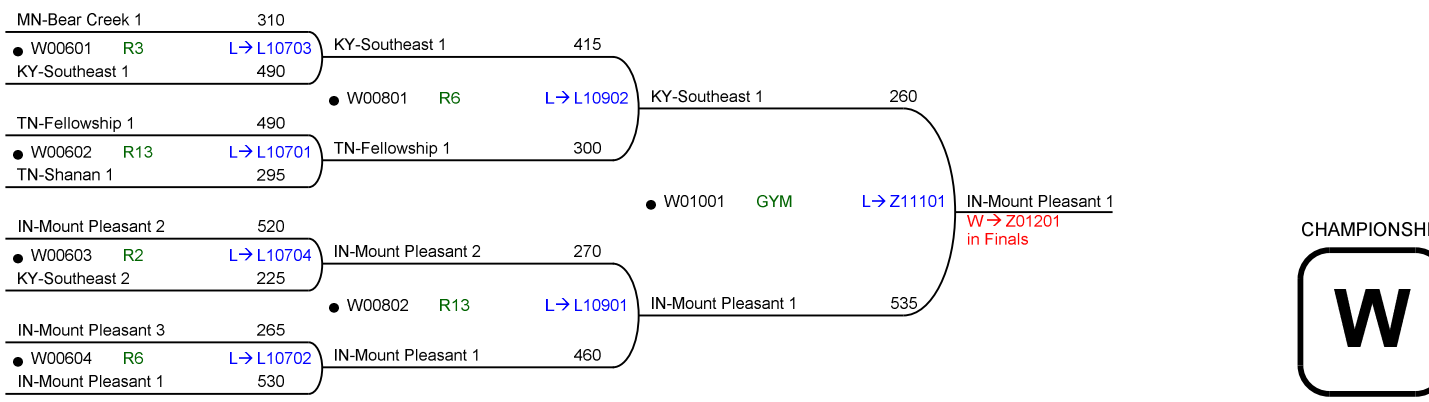

Round 9
Thu 11:00a

Round 10
Thu 01:15p

CHAMPIONSHIP
P
PLACEMENT

Round 6
Wed 02:45p

Round 8
Thu 10:15a

Round 10
Thu 01:15p

CHAMPIONSHIP
W
WINNERS

Round 11
Thu 02:00p

Round 12
Thu 02:45p

Round 13
Thu 03:15p

CHAMPIONSHIP
Z
SEMI- / FINALS

55th National Bible Bowl

NAT.64.4

Challenger 1 Thu 09:30a

Challenger 2 Thu 11:00a

Challenger 3 Thu 01:15p