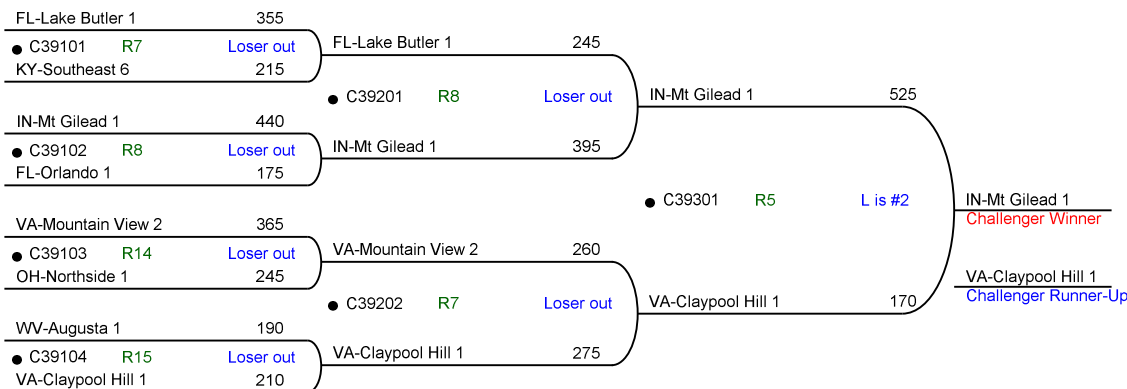

Round 12
Thu 02:45p

Round 13
Thu 03:15p

CHAMPIONSHIP
Z
SEMI- / FINALS

55th National Bible Bowl

NAT.64.4

Challenger 1 Thu 09:30a

Challenger 2 Thu 11:00a

Challenger 3 Thu 01:15p

Challenger 1 Thu 09:30a

Challenger 2 Thu 11:00a

Challenger 3 Thu 01:15p

Challenger 1 Thu 10:15a

Challenger 2 Thu 11:00a

Challenger 3 Thu 01:15p

Challenger 1 Thu 10:15a

Challenger 2 Thu 11:00a

Challenger 3 Thu 01:15p