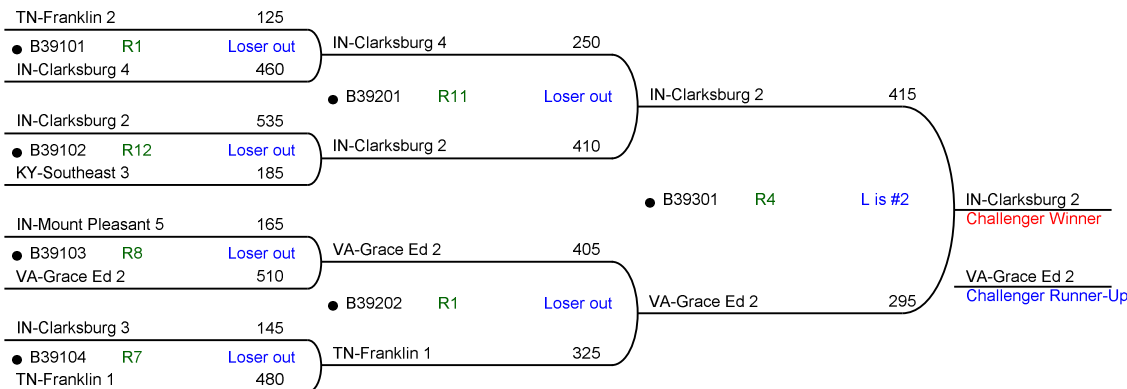

Challenger 1 Thu 09:30a

Challenger 2 Thu 11:00a

Challenger 3 Thu 01:15p