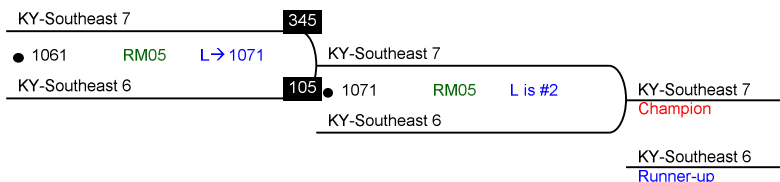

CHAMPIONSHIP // WINNERS

56th National Bible Bowl

NAT.24.0

Round 2 Thu 10:30am

Round 3 Thu 11:00am

Round 4 Thu 11:30am

Round 5 Thu 01:45pm

Round 6 Thu 02:30pm

Round 7 Thu 03:15pm

CHAMPIONSHIP // LOSERS

56th National Bible Bowl

Round 1 Thu 10:00am

Round 2 Thu 10:30am

Round 4 Thu 11:30am

Round 6 Thu 02:30pm

Round 7 Thu 03:15pm

Round 2 Thu 10:30am

Round 3 Thu 11:00am

Round 4 Thu 11:30am

Round 5 Thu 01:45pm

CHALLENGER