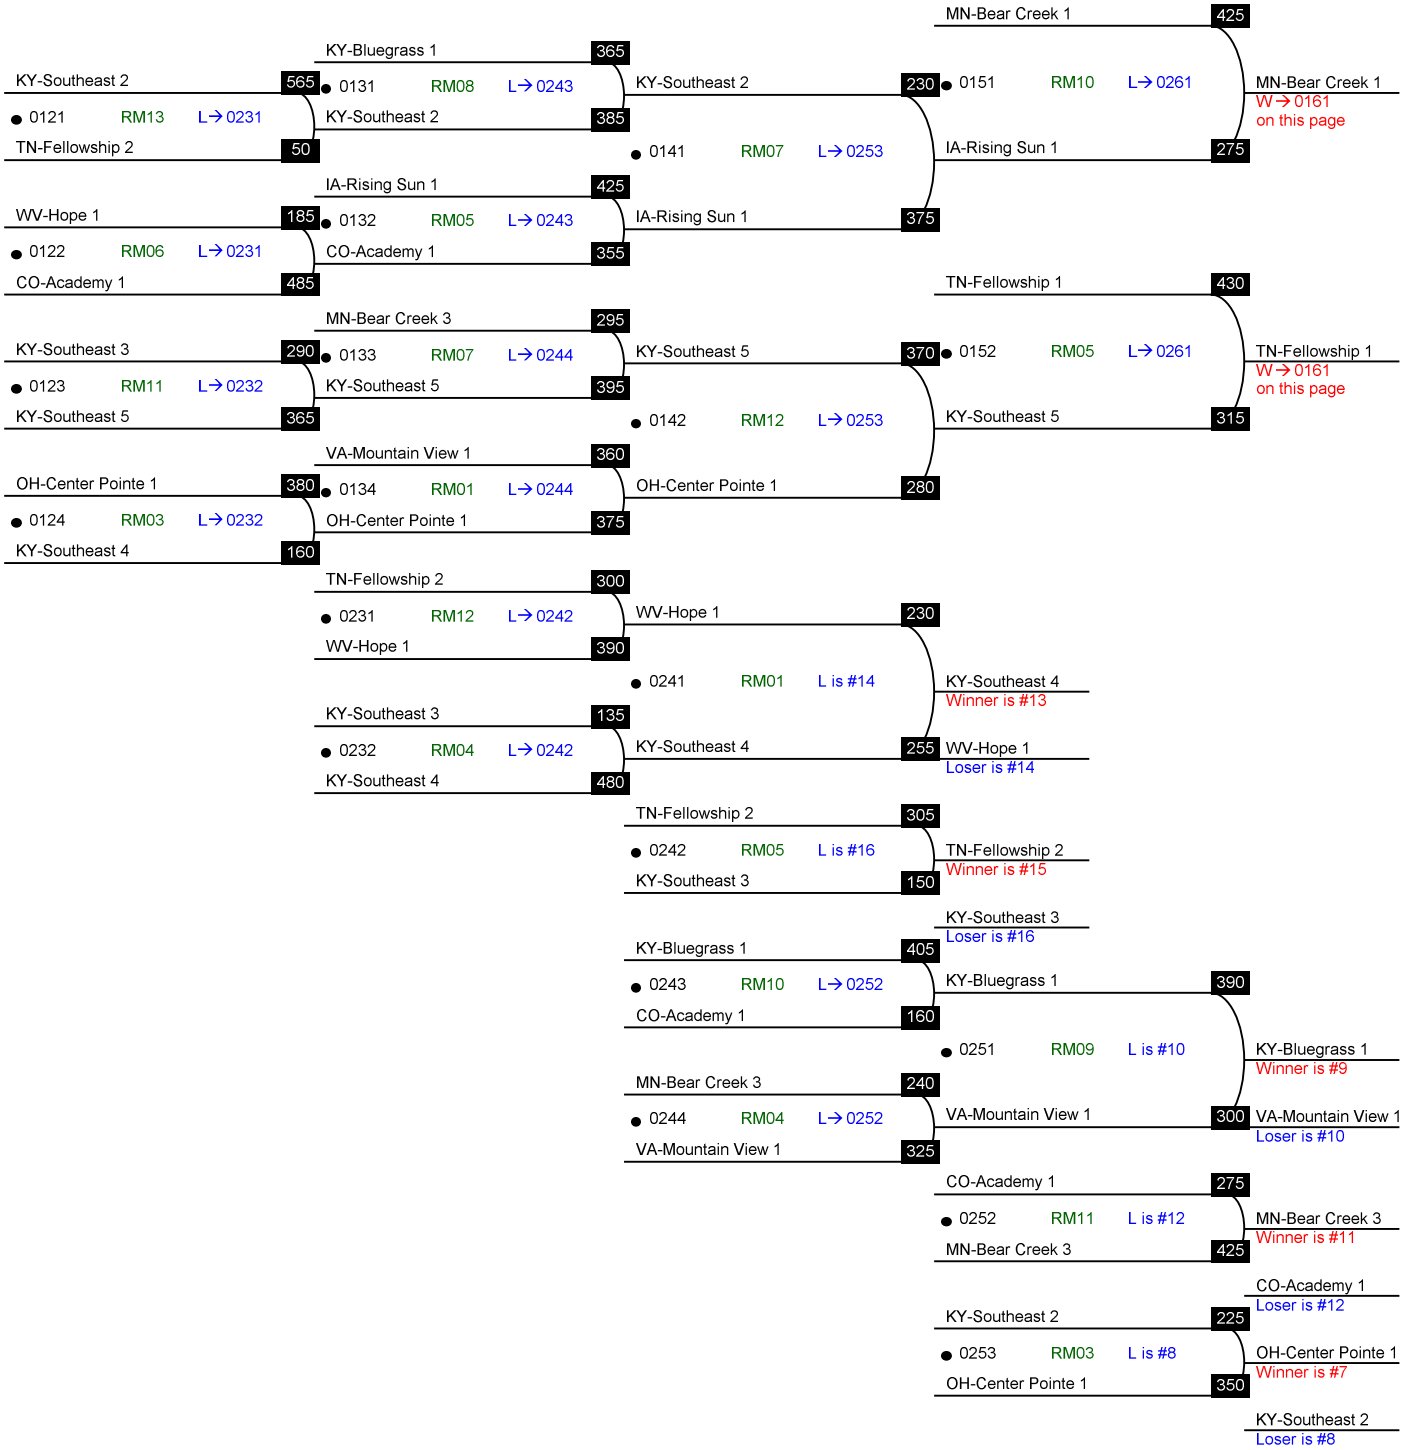

56th National Bible Bowl

NAT.24.0

Round 1
Thu 10:00am

Round 2
Thu 10:30am

Round 4
Thu 11:30am

Round 6
Thu 02:30pm

Round 8
Thu 04:00pm

Round 9
Thu 04:30pm

CHAMPIONSHIP // WINNERS

56th National Bible Bowl

NAT.24.0

Round 2 Thu 10:30am

Round 3 Thu 11:00am

Round 4 Thu 11:30am

Round 5 Thu 01:45pm

Round 6 Thu 02:30pm

Round 7 Thu 03:15pm

CHAMPIONSHIP // LOSERS

56th National Bible Bowl

Round 1 Thu 10:00am

Round 2 Thu 10:30am

Round 4 Thu 11:30am

Round 6 Thu 02:30pm

Round 7 Thu 03:15pm

Round 2 Thu 10:30am

Round 3 Thu 11:00am

Round 4 Thu 11:30am

Round 5 Thu 01:45pm

CHALLENGER