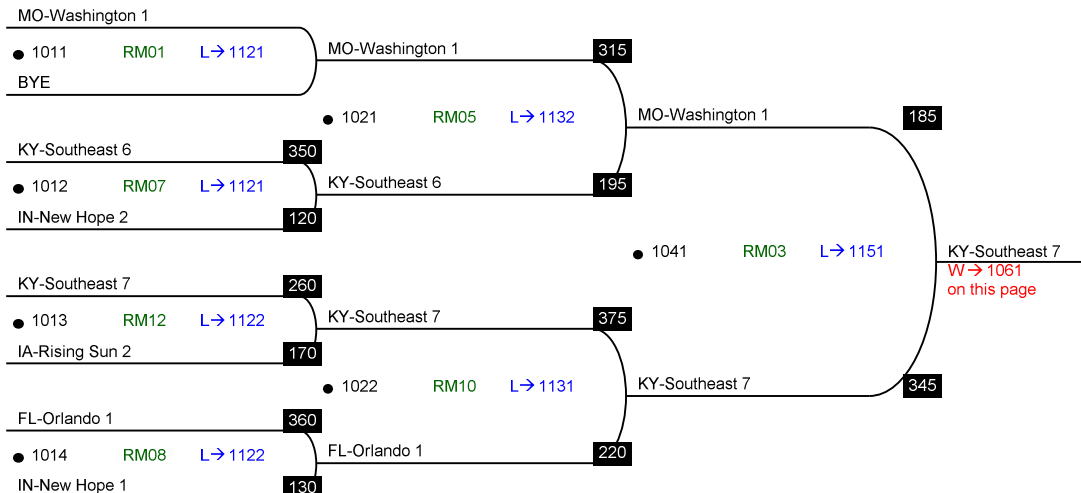

56th National Bible Bowl

NAT.24.0

Round 1
Thu 10:00am

Round 2
Thu 10:30am

Round 4
Thu 11:30am

Round 6
Thu 02:30pm

Round 8
Thu 04:00pm

Round 9
Thu 04:30pm

CHAMPIONSHIP // WINNERS

56th National Bible Bowl

NAT.24.0

Round 2 Thu 10:30am

Round 3 Thu 11:00am

Round 4 Thu 11:30am

Round 5 Thu 01:45pm

Round 6 Thu 02:30pm

Round 7 Thu 03:15pm

CHAMPIONSHIP // LOSERS

56th National Bible Bowl

Round 1 Thu 10:00am

Round 2 Thu 10:30am

Round 4 Thu 11:30am

Round 6 Thu 02:30pm

Round 7 Thu 03:15pm

Round 2 Thu 10:30am

Round 3 Thu 11:00am

Round 4 Thu 11:30am

Round 5 Thu 01:45pm

CHALLENGER