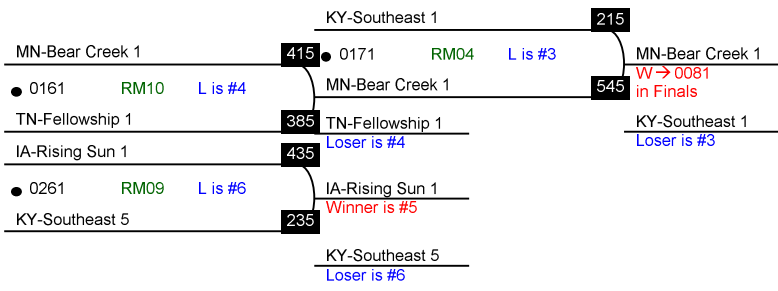

56th National Bible Bowl

NAT.24.0

Round 1
Thu 10:00am

Round 2
Thu 10:30am

Round 4
Thu 11:30am

Round 6
Thu 02:30pm

Round 8
Thu 04:00pm

Round 9
Thu 04:30pm

CHAMPIONSHIP // WINNERS

56th National Bible Bowl

NAT.24.0

Round 2 Thu 10:30am

Round 3 Thu 11:00am

Round 4 Thu 11:30am

Round 5 Thu 01:45pm

Round 6 Thu 02:30pm

Round 7 Thu 03:15pm

CHAMPIONSHIP // LOSERS

56th National Bible Bowl

Round 1 Thu 10:00am

Round 2 Thu 10:30am

Round 4 Thu 11:30am

Round 6 Thu 02:30pm

Round 7 Thu 03:15pm