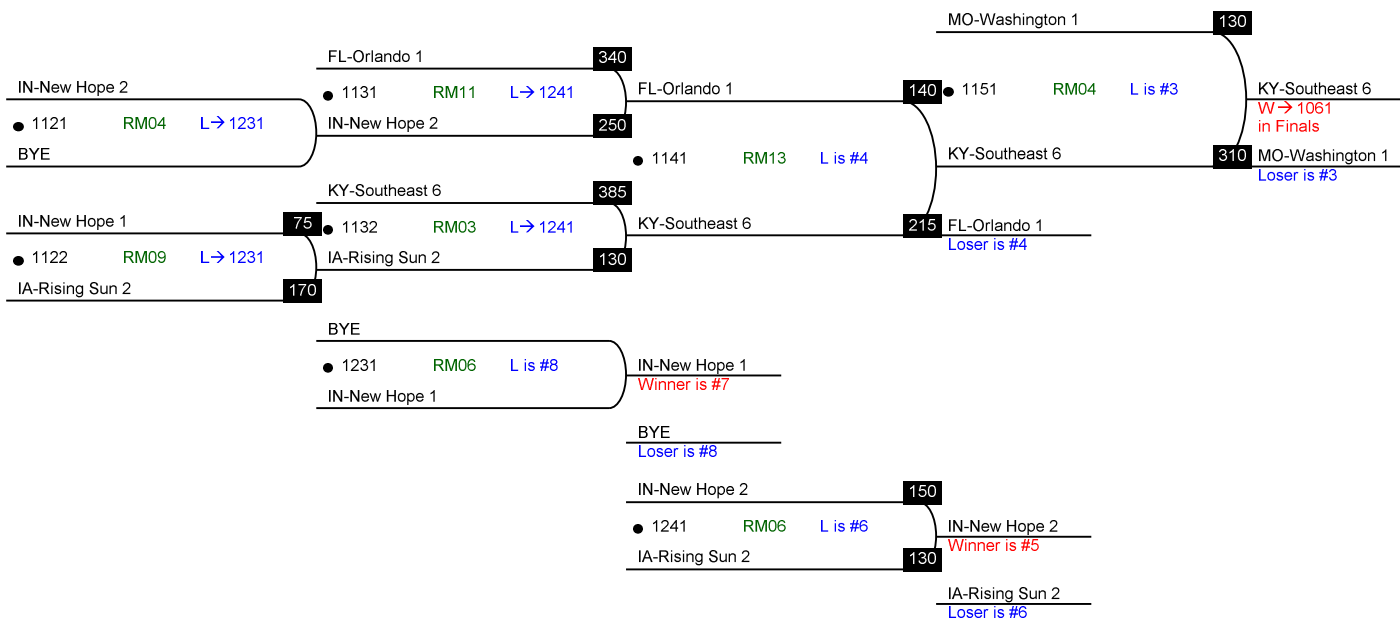

56th National Bible Bowl

NAT.24.0

Round 1
Thu 10:00am

Round 2
Thu 10:30am

Round 4
Thu 11:30am

Round 6
Thu 02:30pm

Round 8
Thu 04:00pm

Round 9
Thu 04:30pm

CHAMPIONSHIP // WINNERS

56th National Bible Bowl

NAT.24.0

Round 2 Thu 10:30am

Round 3 Thu 11:00am

Round 4 Thu 11:30am

Round 5 Thu 01:45pm

Round 6 Thu 02:30pm

Round 7 Thu 03:15pm

CHAMPIONSHIP // LOSERS

56th National Bible Bowl

Round 1 Thu 10:00am

Round 2 Thu 10:30am

Round 4 Thu 11:30am

Round 6 Thu 02:30pm

Round 7 Thu 03:15pm

Round 2 Thu 10:30am

Round 3 Thu 11:00am

Round 4 Thu 11:30am

Round 5 Thu 01:45pm

CHALLENGER