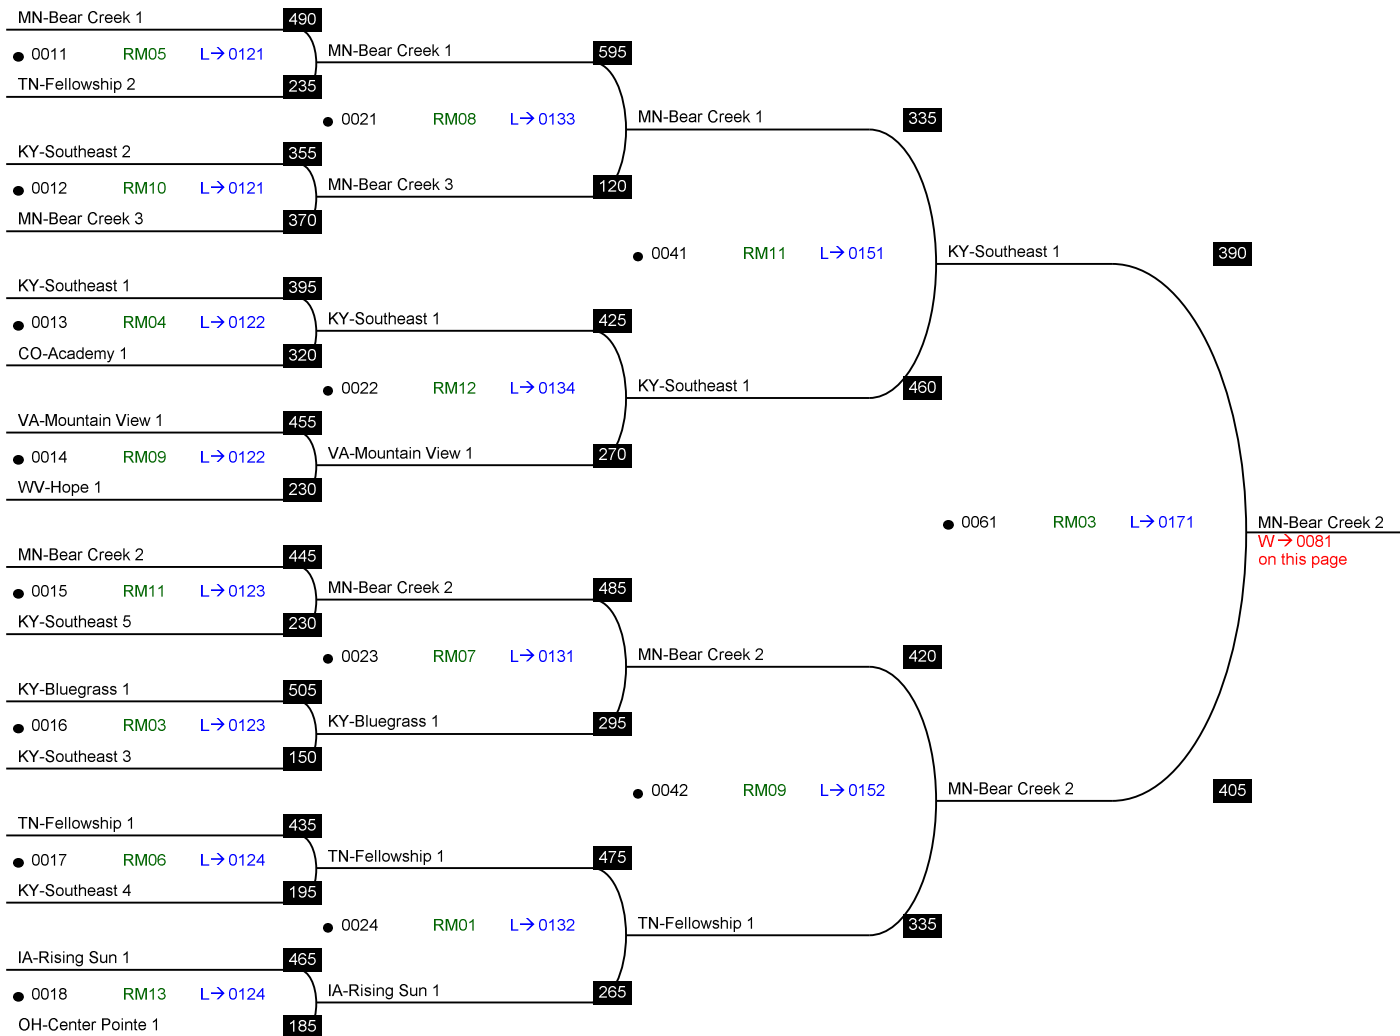

56th National Bible Bowl

NAT.24.0

Round 1
Thu 10:00am

Round 2
Thu 10:30am

Round 4
Thu 11:30am

Round 6
Thu 02:30pm

Round 8
Thu 04:00pm

Round 9
Thu 04:30pm

CHAMPIONSHIP // WINNERS

56th National Bible Bowl

NAT.24.0

Round 2 Thu 10:30am

Round 3 Thu 11:00am

Round 4 Thu 11:30am

Round 5 Thu 01:45pm

Round 6 Thu 02:30pm

Round 7 Thu 03:15pm

CHAMPIONSHIP // LOSERS

56th National Bible Bowl

Round 1 Thu 10:00am

Round 2 Thu 10:30am

Round 4 Thu 11:30am

Round 6 Thu 02:30pm

Round 7 Thu 03:15pm

Round 2 Thu 10:30am

Round 3 Thu 11:00am

Round 4 Thu 11:30am

Round 5 Thu 01:45pm

CHALLENGER